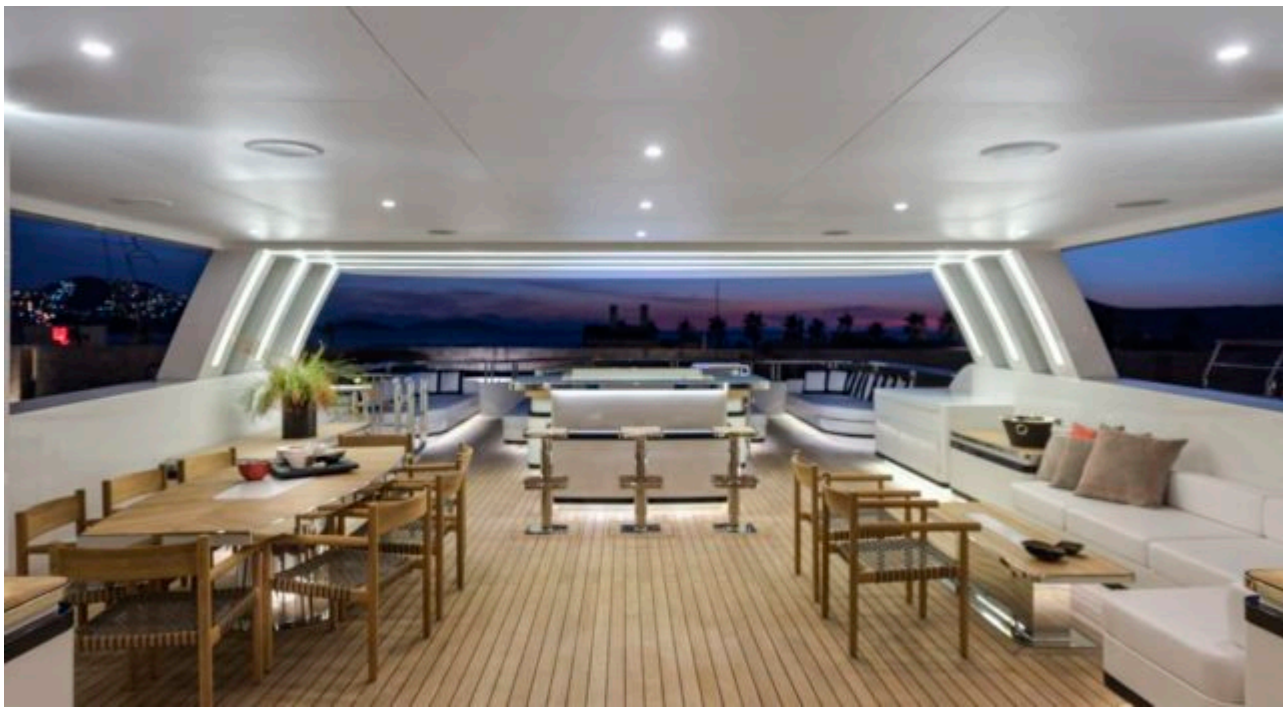

M/Y LIQUID SKY

M/Y LIQUID SKY

-  Air Conditioning
-  Banana
-  Donuts
-  Fishing Gear
-  Gym Equipment
-  Jacuzzi
-  Jetski
-  Jetski stand-up
-  Kayaking
-  Paddle Boards x 2
-  Seabob x 2
-  Snorkeling Gear
-  Stabilisers at anchor
-  Stabilisers underway
-  Tender
-  Wakeboard
-  Waterskis
-  Wifi
-  Scuba diving

EXTERIOR DESIGN

INTERIOR DESIGN

GALLERY LIFESTYLE

Specifications

Low rate per day

32 500 €

High rate per day

36 670 €