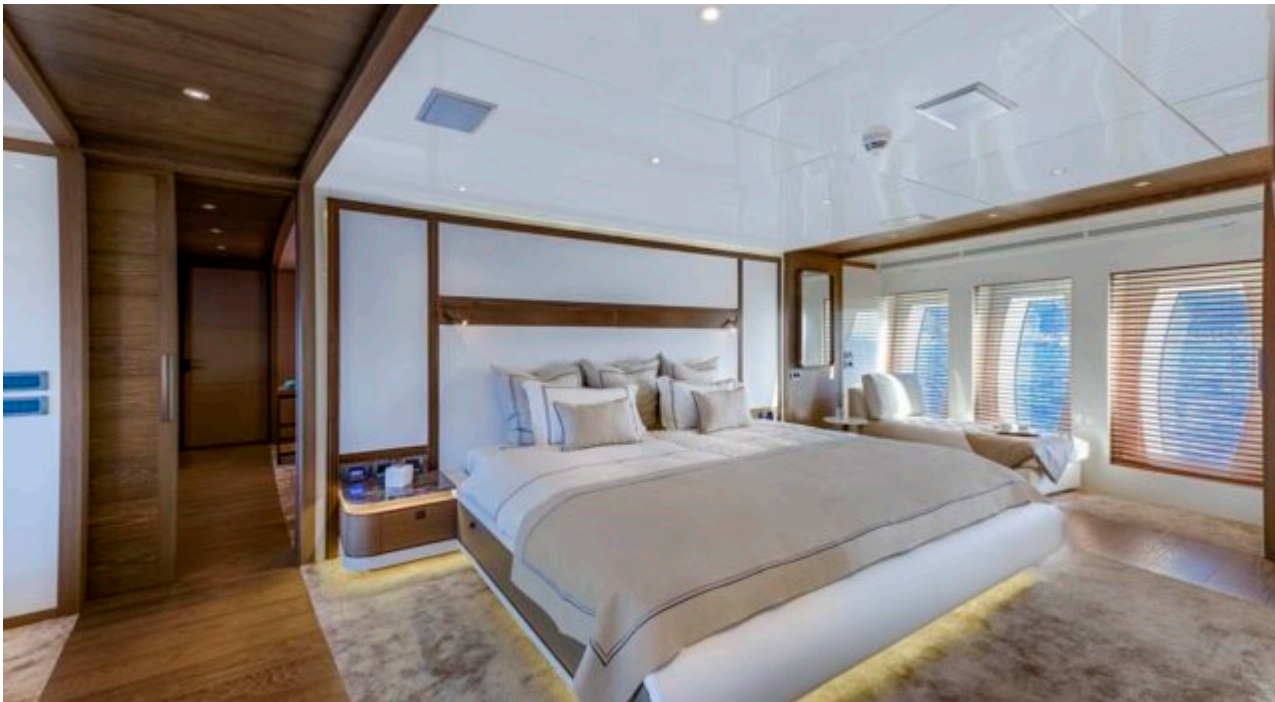

EXTERIOR DESIGN

INTERIOR DESIGN

GALLERY LIFESTYLE

Specifications

Low rate per day

32 500 €

High rate per day

36 670 €