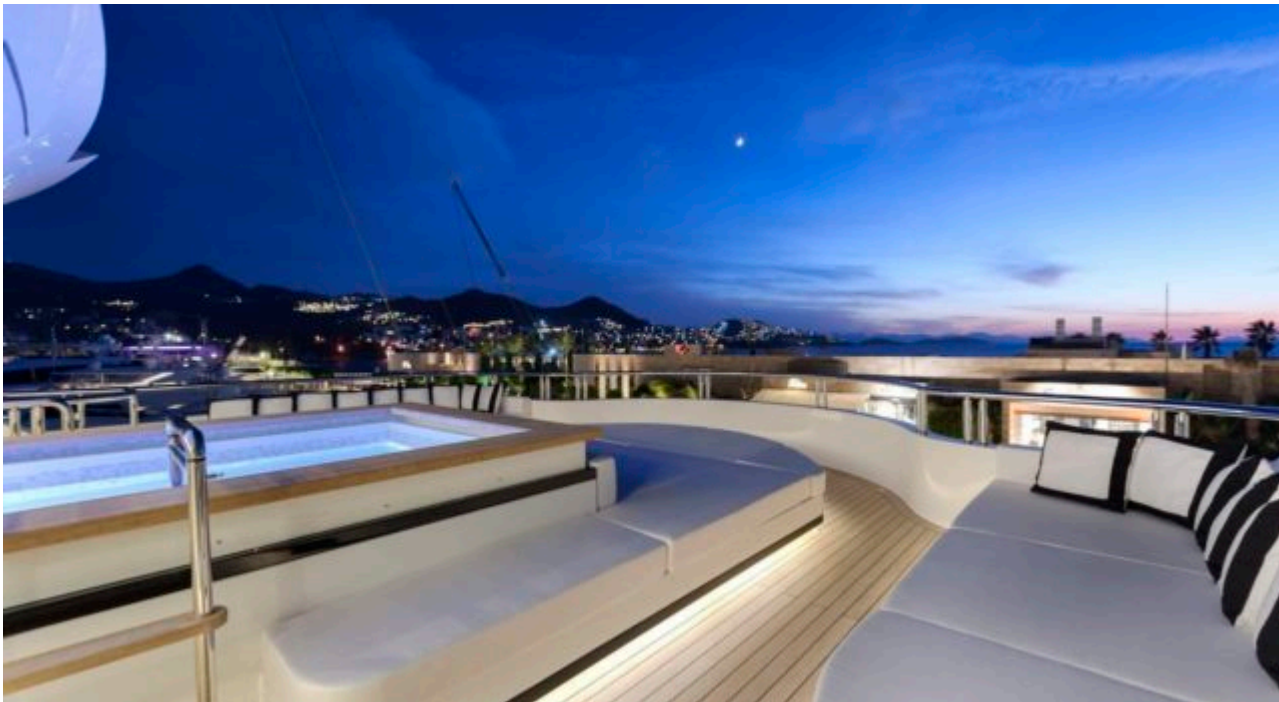

M/Y LIQUID SKY

M/Y LIQUID SKY

-  Air Conditioning
-  Banana
-  Donuts
-  Fishing Gear
-  Gym Equipment
-  Jacuzzi
-  Jetski
-  Jetski stand-up
-  Kayaking
-  Paddle Boards x 2
-  Seabob x 2
-  Snorkeling Gear
-  Stabilisers at anchor
-  Stabilisers underway
-  Tender
-  Wakeboard
-  Waterskis
-  Wifi
-  Scuba diving

EXTERIOR DESIGN

INTERIOR DESIGN

GALLERY LIFESTYLE

Specifications

Low rate per day

32 500 €

High rate per day

36 670 €