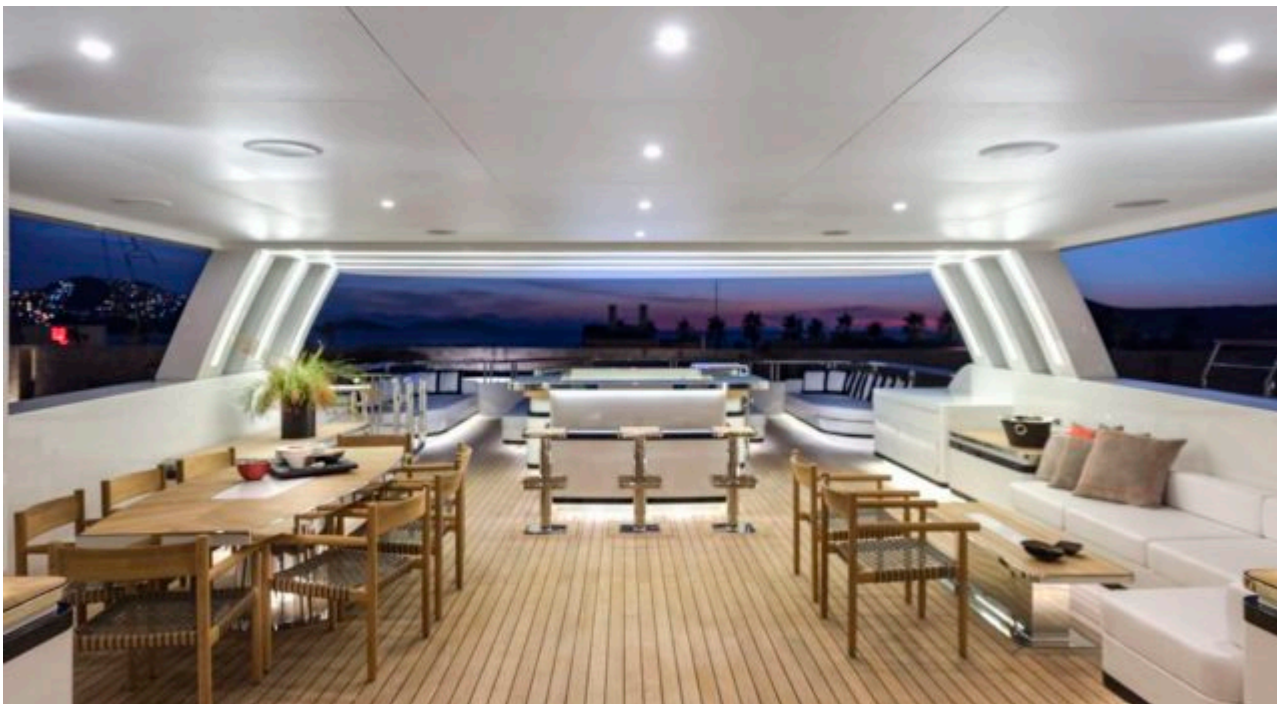

M/Y LIQUID SKY

M/Y LIQUID SKY

-  Air Conditioning
-  Banana
-  Donuts
-  Fishing Gear
-  Gym Equipment
-  Jacuzzi
-  Jetski
-  Jetski stand-up
-  Kayaking
-  Paddle Boards x 2
-  Seabob x 2
-  Snorkeling Gear
-  Stabilisers at anchor
-  Stabilisers underway
-  Tender
-  Wakeboard
-  Waterskis
-  Wifi
-  Scuba diving

EXTERIOR DESIGN

INTERIOR DESIGN

GALLERY LIFESTYLE

Specifications

Low rate per day

32 500 €

High rate per day

36 670 €