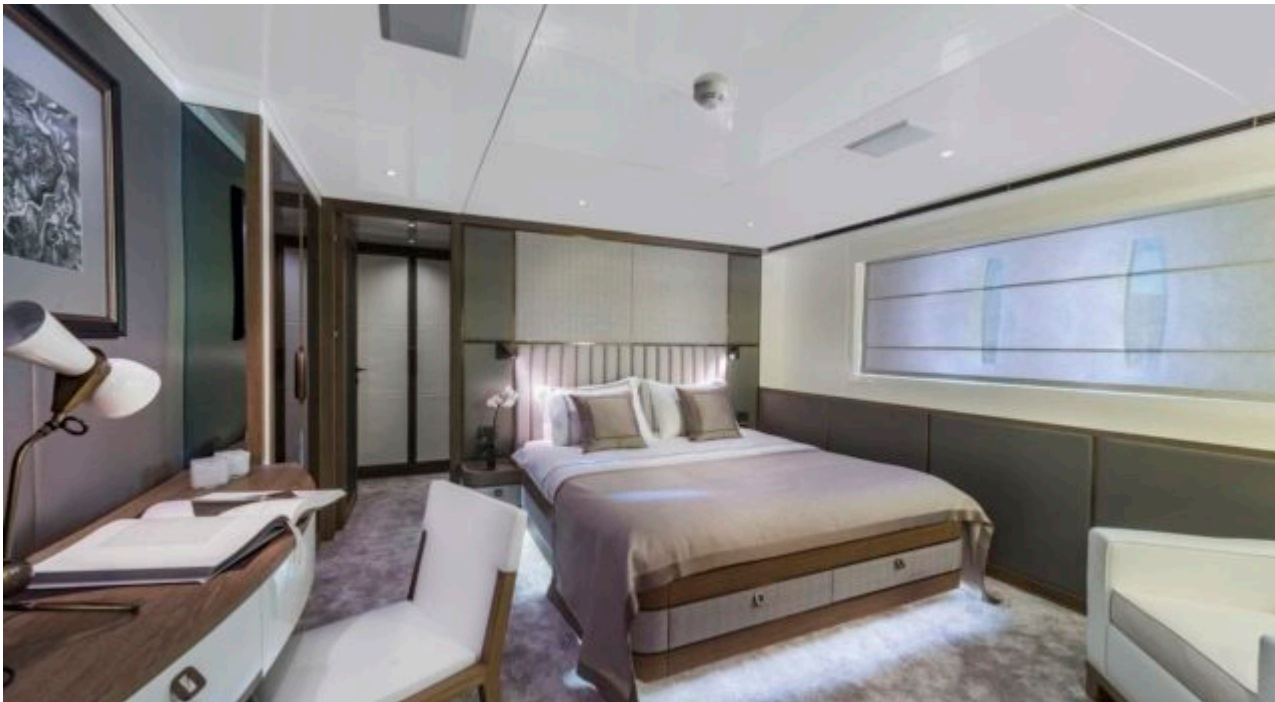

EXTERIOR DESIGN

INTERIOR DESIGN

GALLERY LIFESTYLE

Specifications

Low rate per day

32 500 €

High rate per day

36 670 €