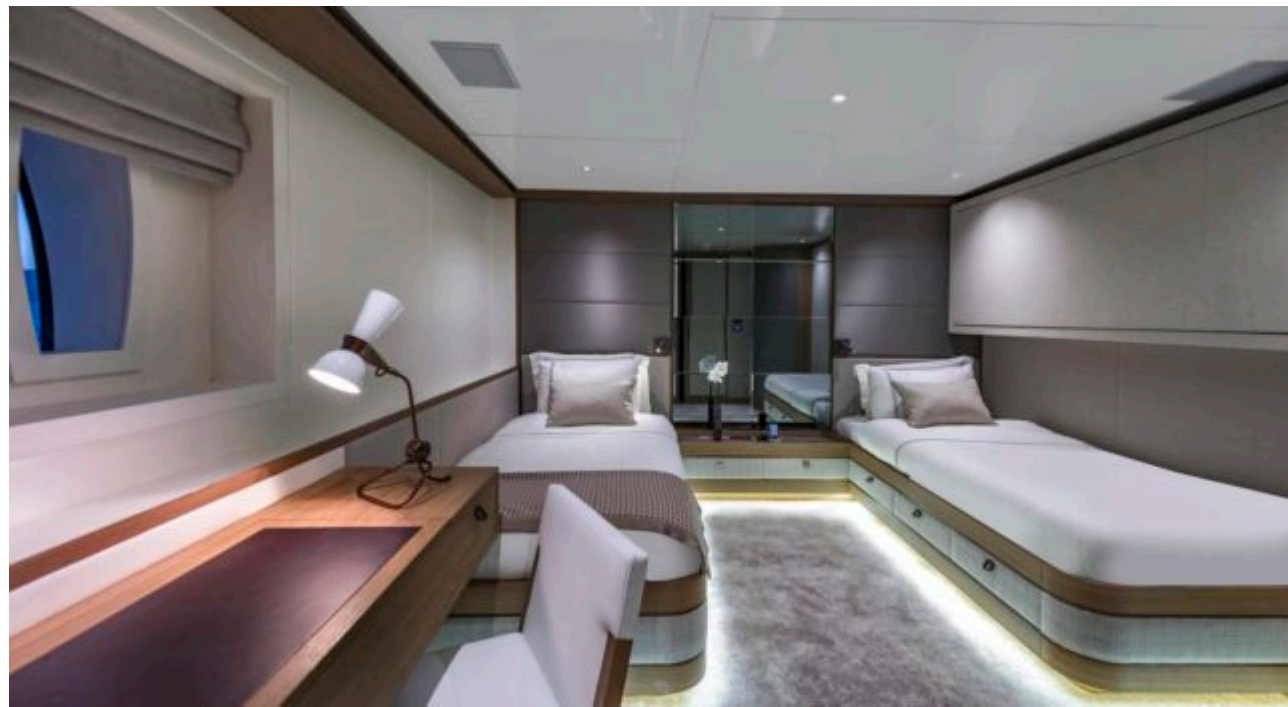

EXTERIOR DESIGN

INTERIOR DESIGN

GALLERY LIFESTYLE

Specifications

Low rate per day

32 500 €

High rate per day

36 670 €