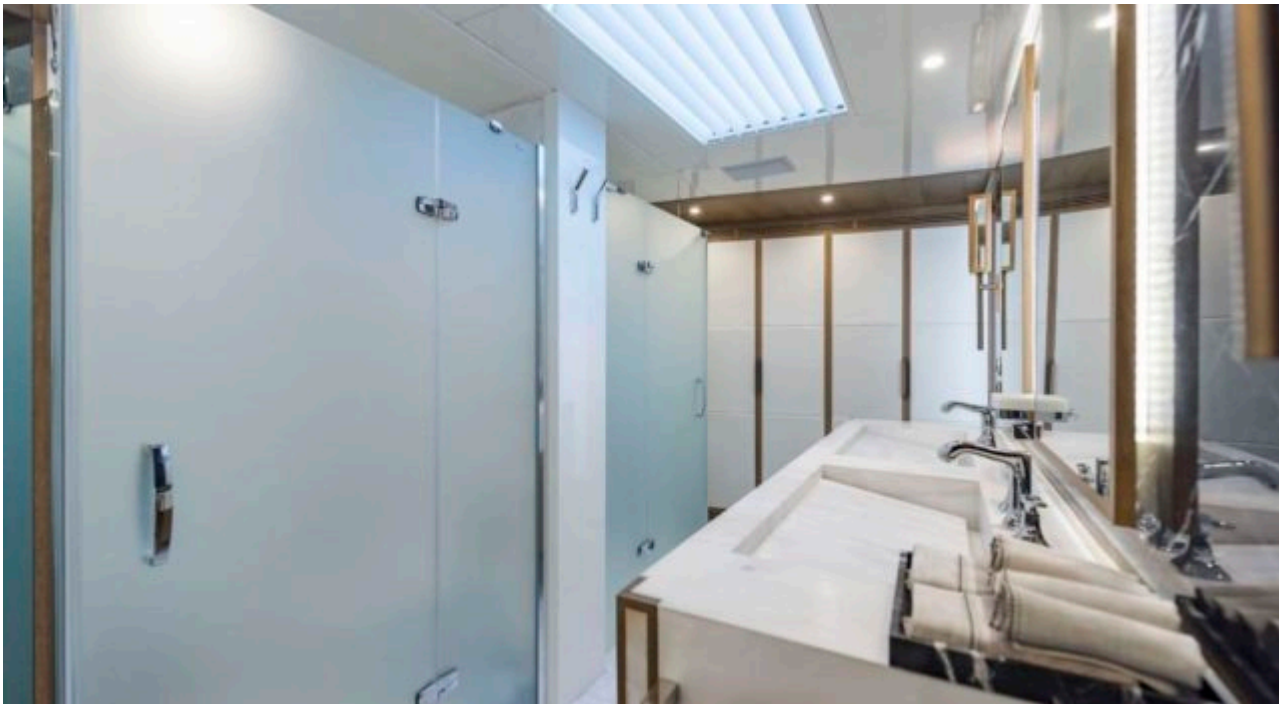

EXTERIOR DESIGN

INTERIOR DESIGN

GALLERY LIFESTYLE

Specifications

Low rate per day

32 500 €

High rate per day

36 670 €