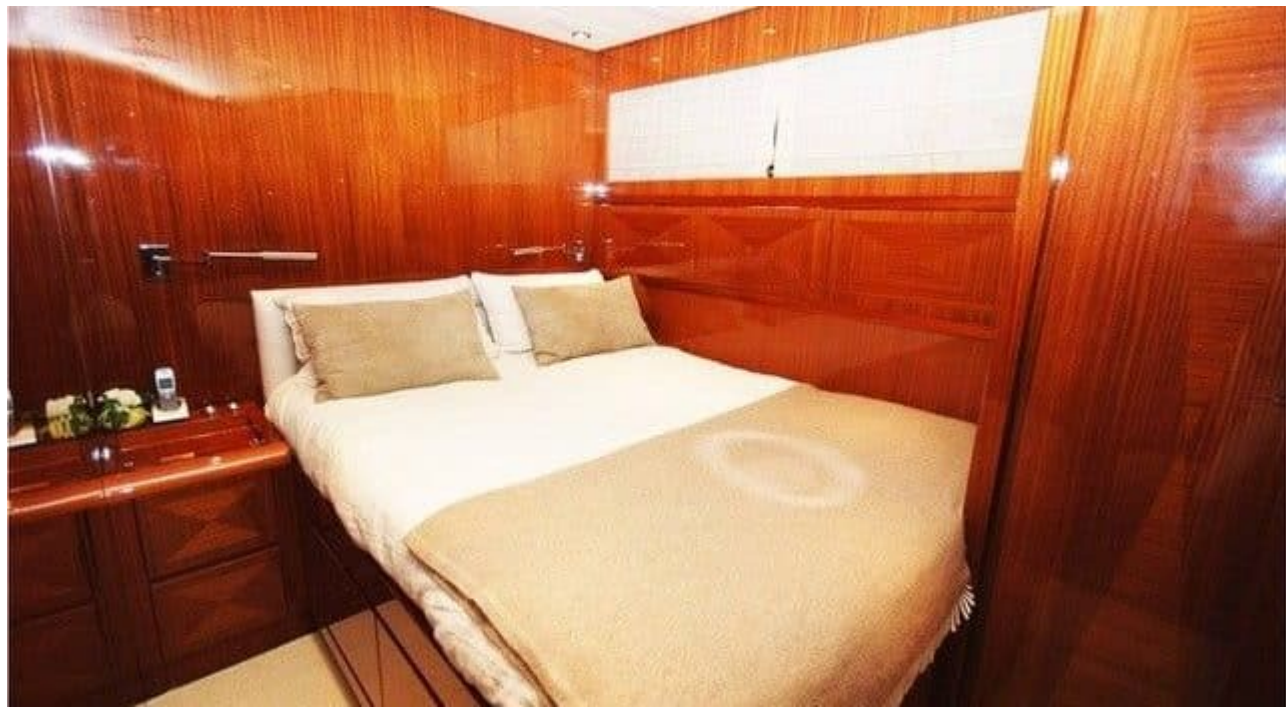

M/Y LADY SPLASH

 Length
24.00m 78.74 ft.

 Guests
12

 Cabins
3

 Crew
2

M/Y LADY SPLASH

Fridge

Kitchen

Tender

Wakeboard

Wifi

EXTERIOR DESIGN

INTERIOR DESIGN

GALLERY LIFESTYLE

Specifications

Low rate per day