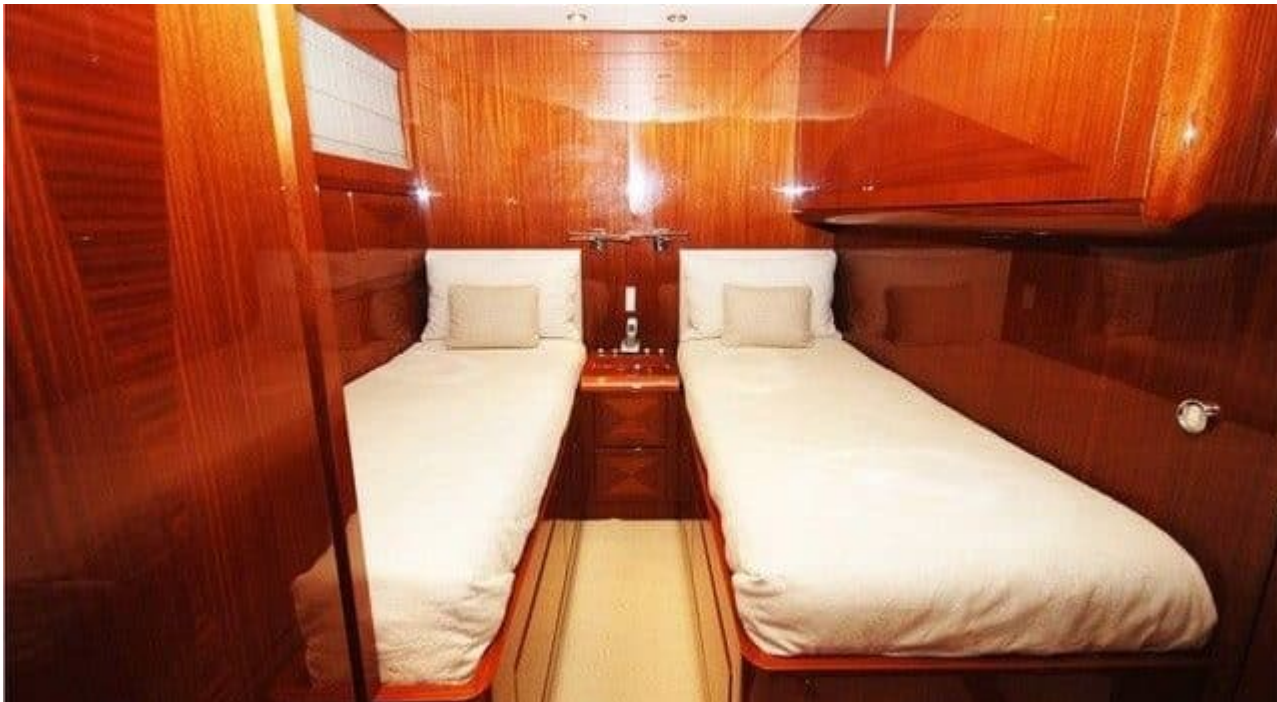

M/Y LADY SPLASH

 Length
24.00m 78.74 ft.

 Guests
12

 Cabins
3

 Crew
2

M/Y LADY SPLASH

Fridge

Kitchen

Tender

Wakeboard

Wifi

EXTERIOR DESIGN

INTERIOR DESIGN

GALLERY LIFESTYLE

Specifications

Low rate per day