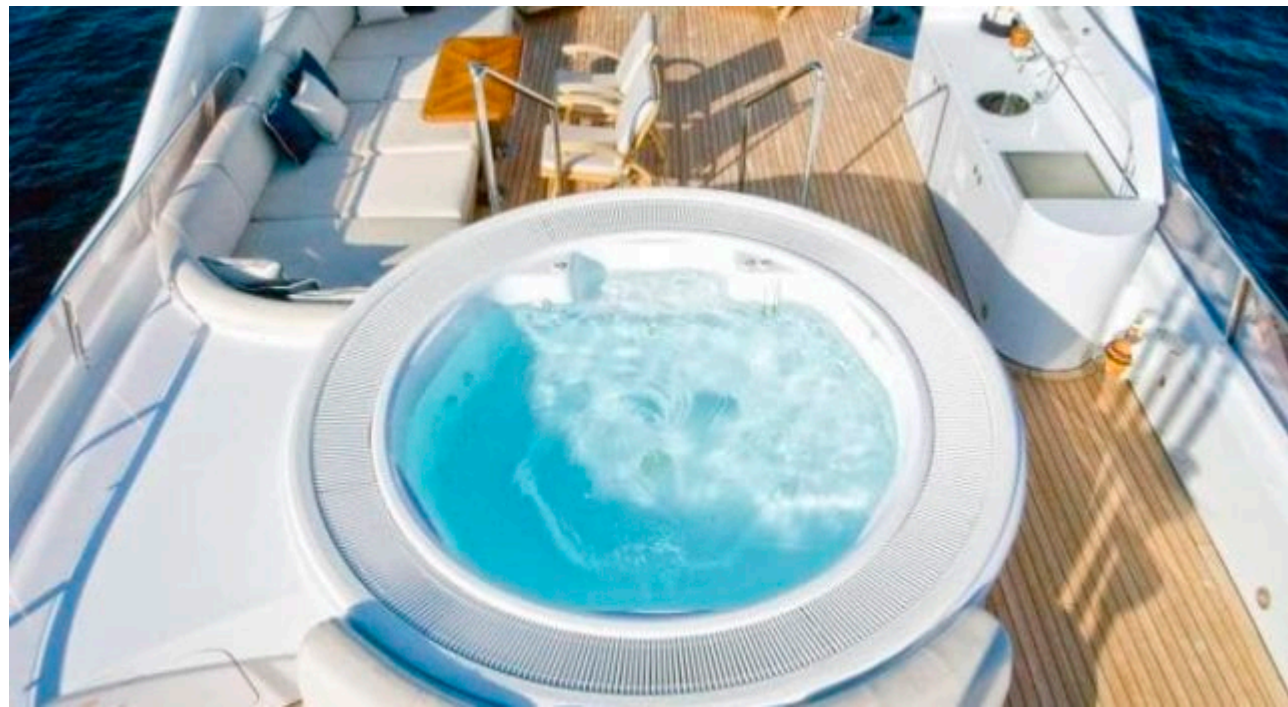

## M/Y KIJO

Length  
**44m**  
144.36 ft.

Guests  
**12**

Cabins  
**5**

Crew  
**8**

# M/Y KIJO

-  8m+ tender boat / day boat
-  Air Conditioning
-  Jacuzzi
-  Jetski x 2
-  Kayaks x 2
-  Paddle Boards x 2
-  Seabob
-  Snorkeling Gear
-  Stabilisers at anchor
-  Stabilisers underway
-  Tender
-  Towable water toys
-  Wakeboard
-  Water Trampoline
-  Waterskis
-  Wifi

# EXTERIOR DESIGN

# GALLERY LIFESTYLE