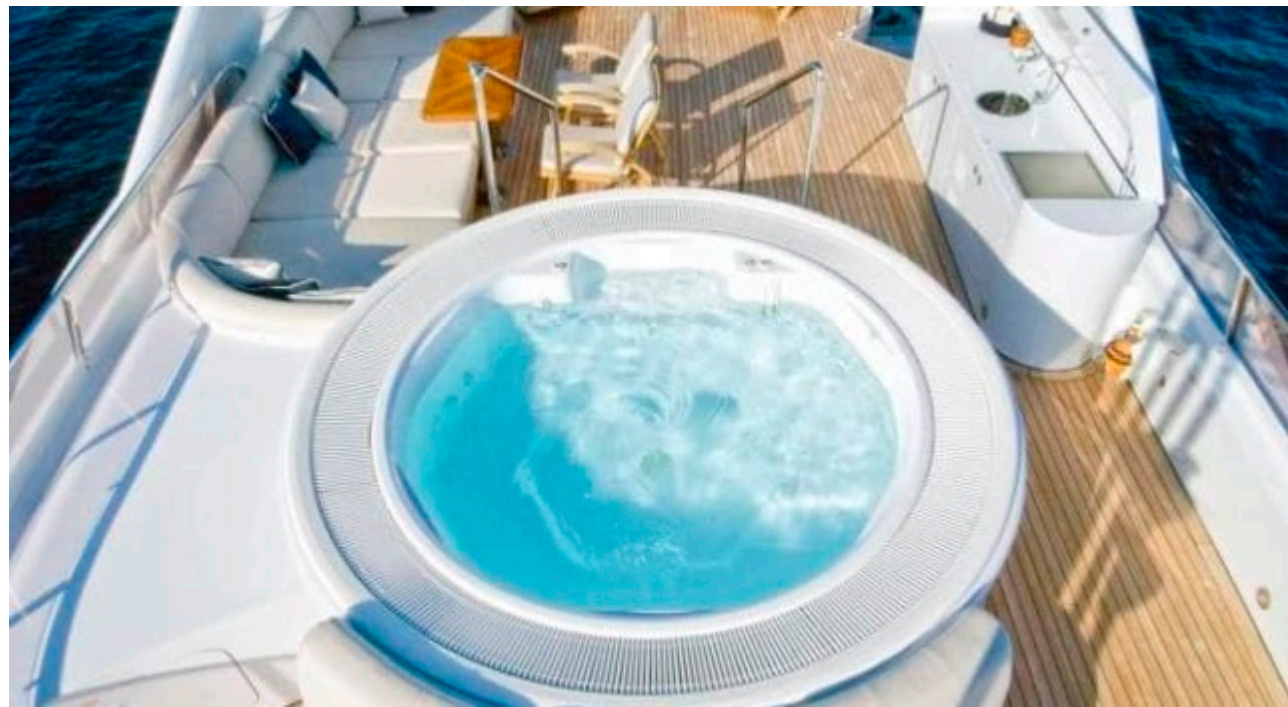

M/Y KIJO

Length
44m
144.36 ft.

Guests
12

Cabins
5

Crew
8

M/Y KIJO

-  8m+ tender boat / day boat
-  Air Conditioning
-  Jacuzzi
-  Jetski x 2
-  Kayaks x 2
-  Paddle Boards x 2
-  Seabob
-  Snorkeling Gear
-  Stabilisers at anchor
-  Stabilisers underway
-  Tender
-  Towable water toys
-  Wakeboard
-  Water Trampoline
-  Waterskis
-  Wifi

EXTERIOR DESIGN

INTERIOR DESIGN

GALLERY LIFESTYLE

Specifications

Low rate per day

26 670 €

High rate per day

29 170 €