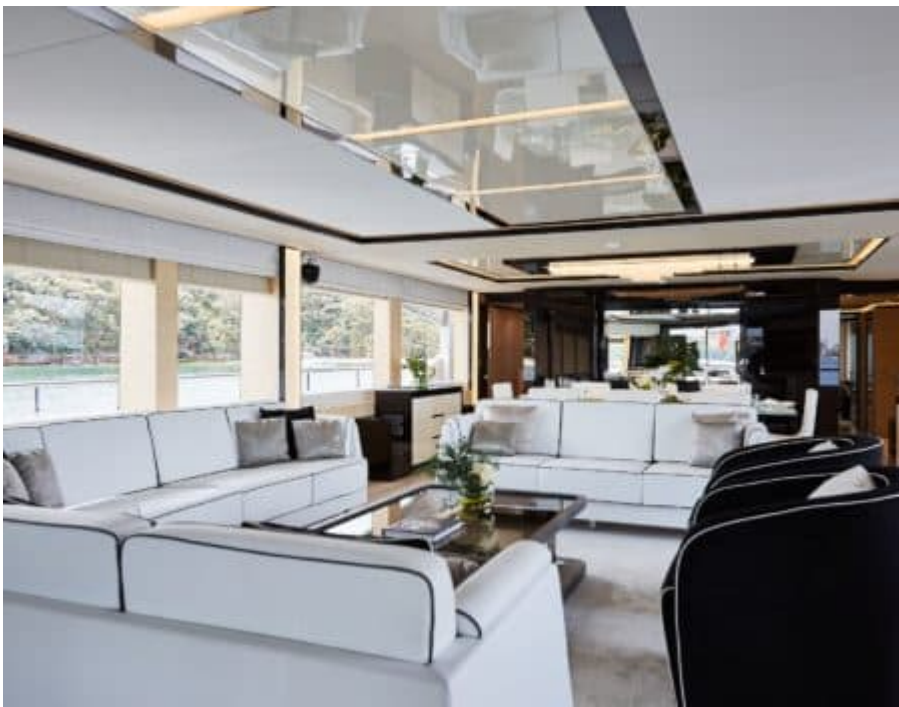

EXTERIOR DESIGN

INTERIOR DESIGN

GALLERY LIFESTYLE

Specifications

Summer low rate per week

\$ 109 100

Summer high rate per week

\$ 190 910