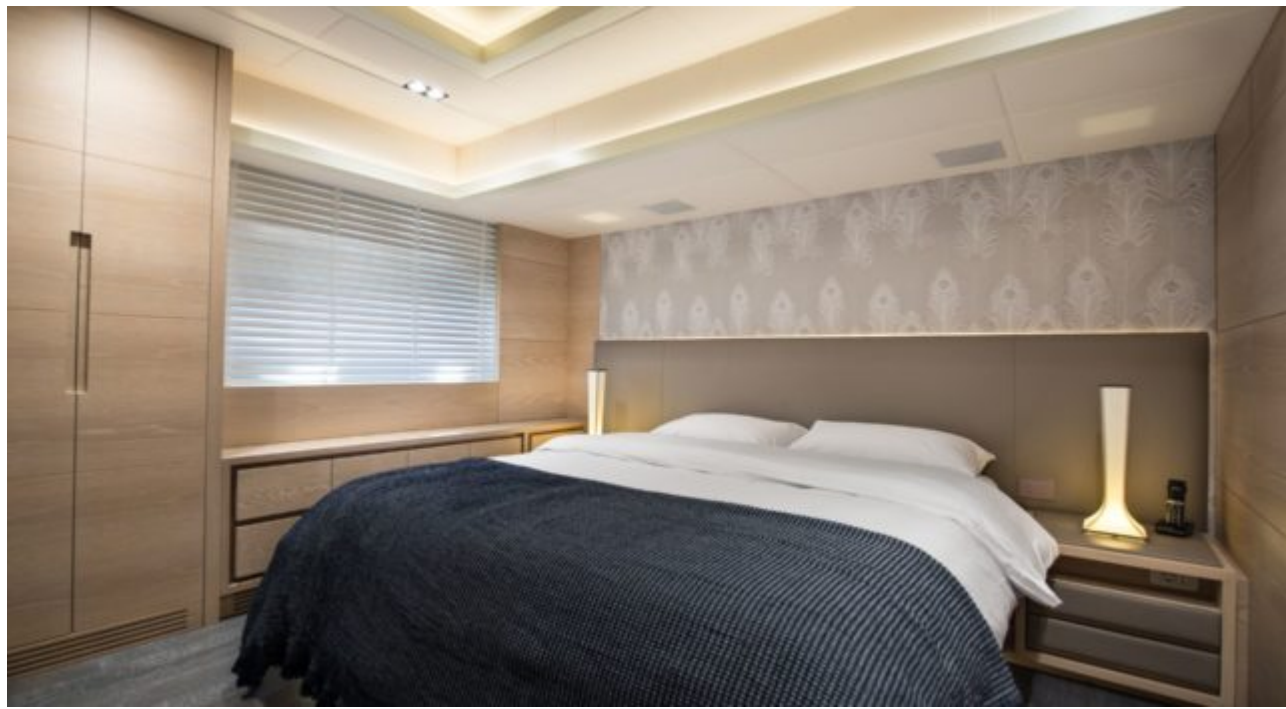

EXTERIOR DESIGN

INTERIOR DESIGN

1uk.com

GALLERY LIFESTYLE

Specifications

Summer low rate per week

150 000 €

Summer high rate per week