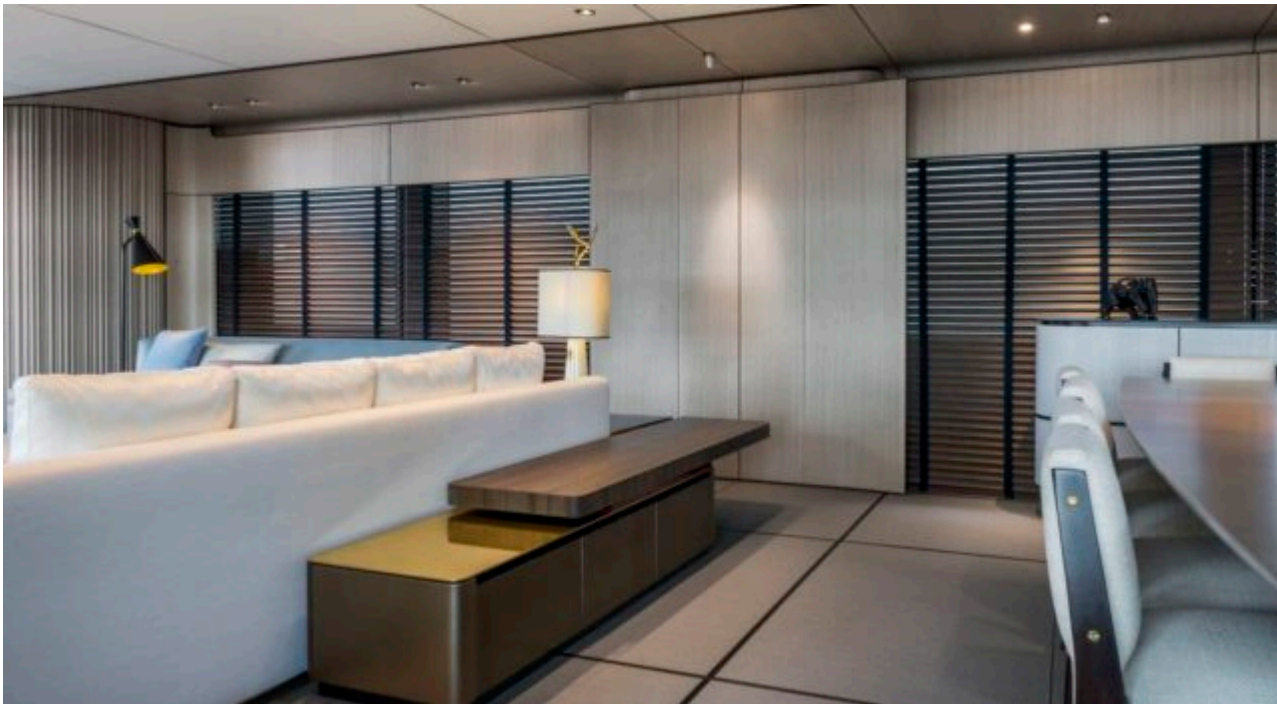

EXTERIOR DESIGN

INTERIOR DESIGN

GALLERY LIFESTYLE

Specifications

Summer low rate per week

275 000 €

Summer high rate per week

275 000 €