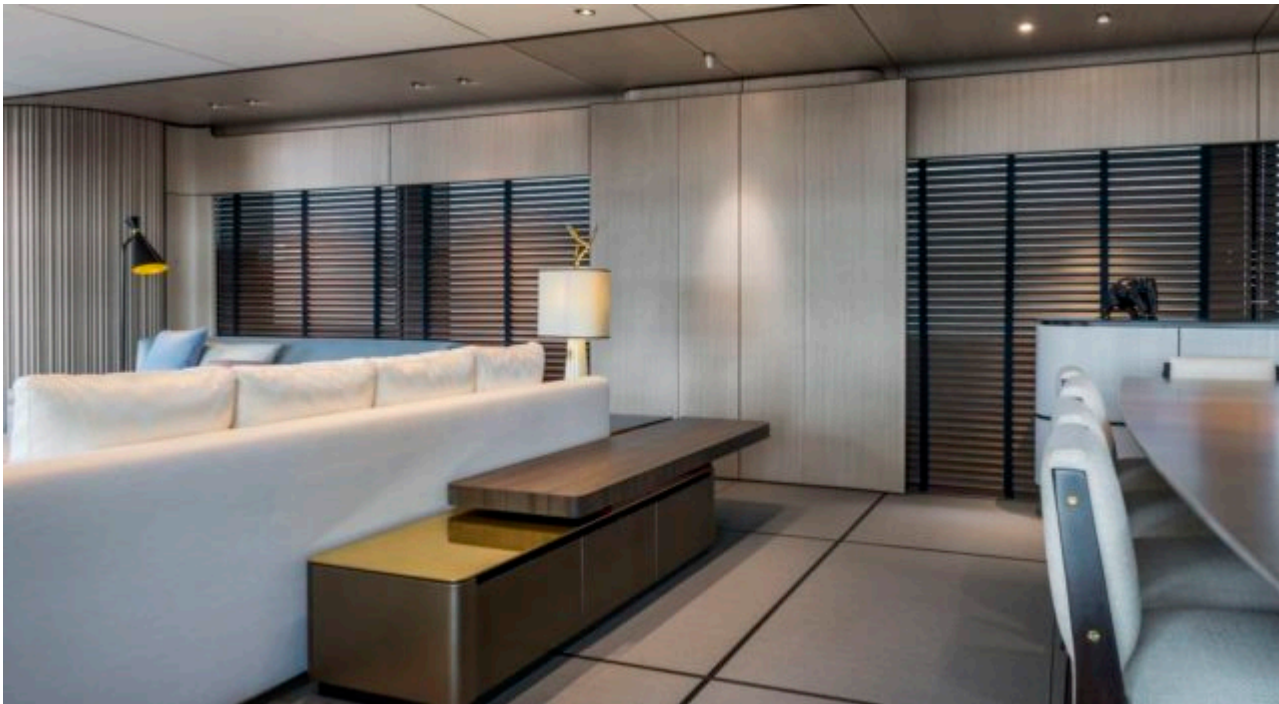

EXTERIOR DESIGN

INTERIOR DESIGN

GALLERY LIFESTYLE

Specifications

Summer low rate per week

275 000 €

Summer high rate per week

275 000 €