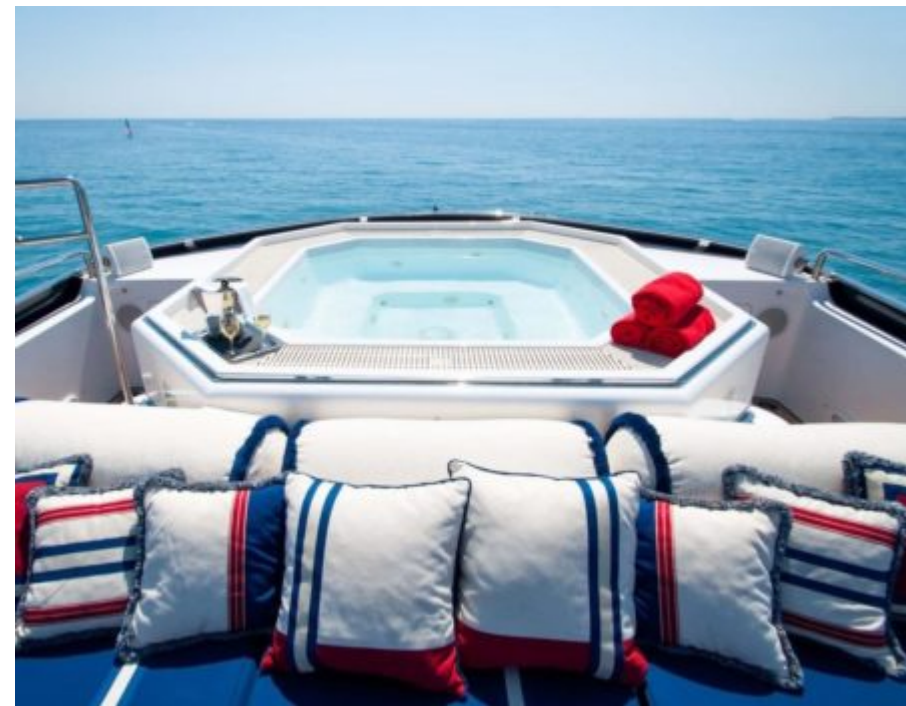

M/Y ELEMENT

Length
42.7m
140.09 ft.

Guests
12

Cabins
6

Crew
9

M/Y ELEMENT

- 
8m+ tender boat
/ day boat
- 
Air Conditioning
- 
Fishing Gear
- 
Jacuzzi
- 
Jetski stand-up
- 
Jetski x 2
- 
Monoski
- 
Seabob
- 
Snorkeling Gear
- 
Stabilisers
underway
- 
Tender
- 
Towable water
toys
- 
Wakeboard
- 
Waterskis
- 
Wifi