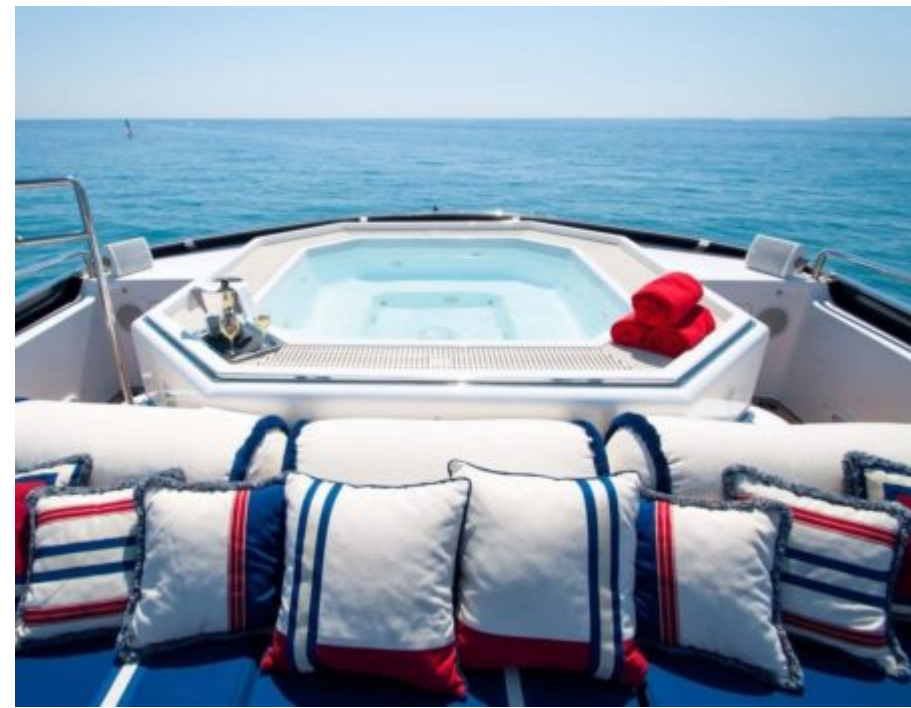

M/Y ELEMENT

Length
42.7m
140.09 ft.

Guests
12

Cabins
6

Crew
9

M/Y ELEMENT

- 
8m+ tender boat
/ day boat
- 
Air Conditioning
- 
Fishing Gear
- 
Jacuzzi
- 
Jetski stand-up
- 
Jetski x 2
- 
Monoski
- 
Seabob
- 
Snorkeling Gear
- 
Stabilisers
underway
- 
Tender
- 
Towable water
toys
- 
Wakeboard
- 
Waterskis
- 
Wifi