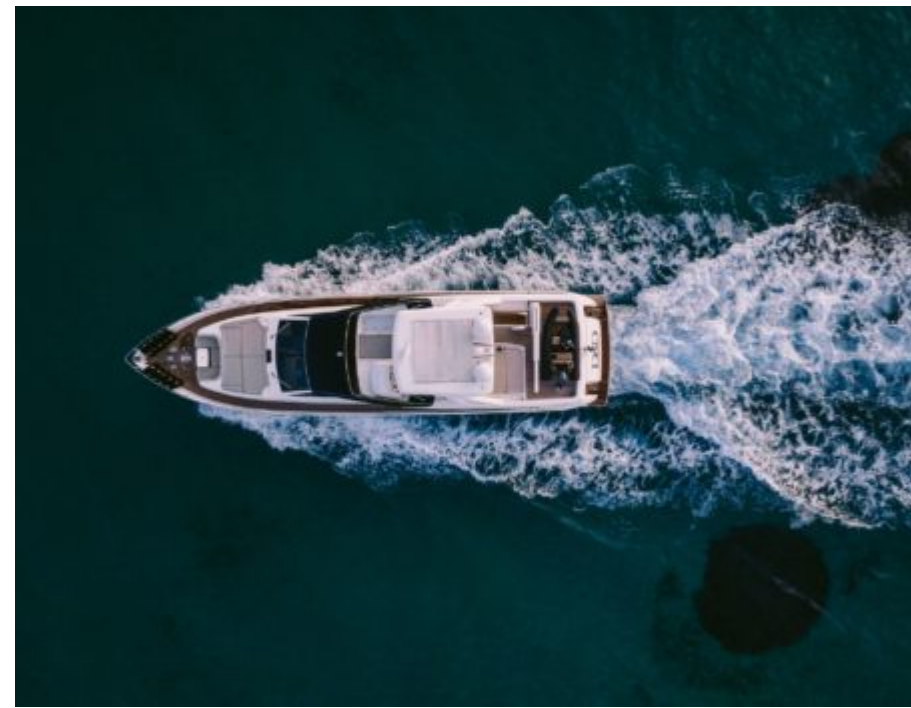

M/Y D&D

Fridge

Kitchen

Microwave

Shower

Sunbeds

Air Conditioning

Seabob x 2

Snorkeling Gear

Sound System

Television

Tender

Wifi