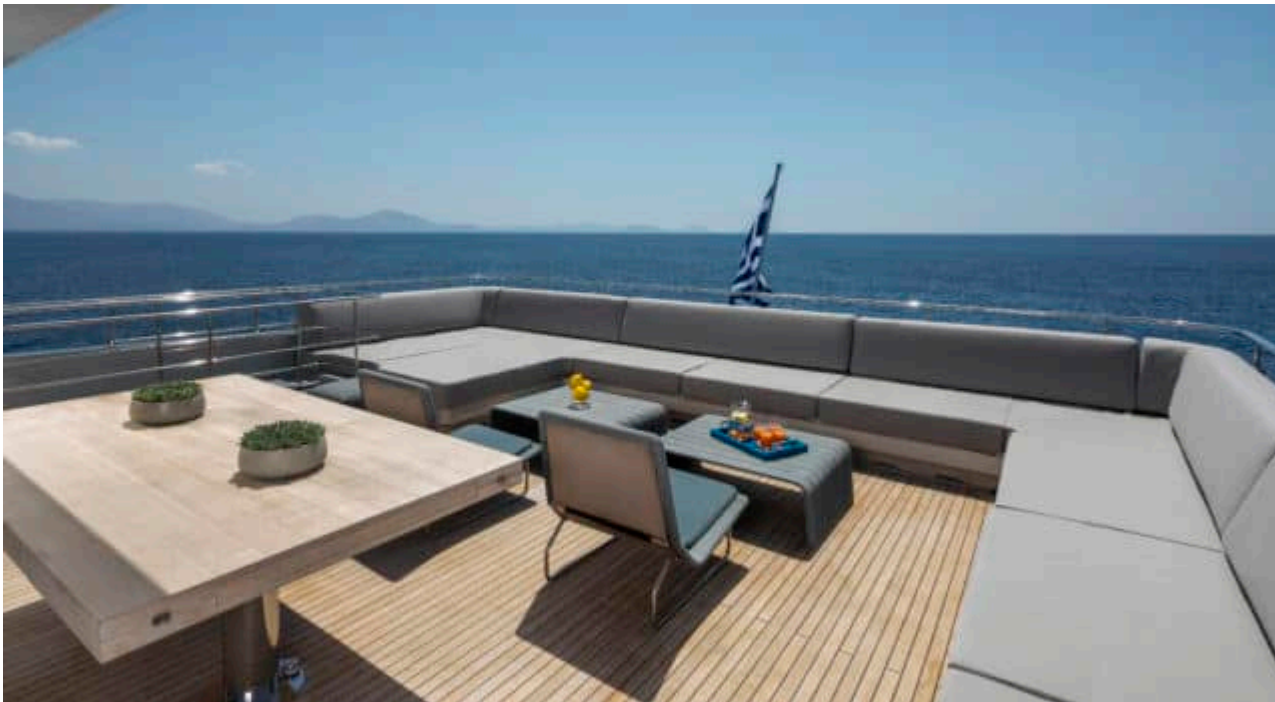

M/Y BILLA

Length
41.30m
135.5 ft.

Guests
11

Cabins
5

Crew
7

M/Y BILLA

-  Air Conditioning
-  Jetski
-  Paddle Board
-  Seabob
-  Tender
-  Towable water toys
-  Waterskis
-  Wifi

EXTERIOR DESIGN

INTERIOR DESIGN

GALLERY LIFESTYLE

Specifications

Summer low rate per week

95 000 €

Summer high rate per week

125 000 €

Winter low rate per week

2020

Length

41.30 m

Guests Cruising

11

Cabins

5

Winter Cruising Area(s)