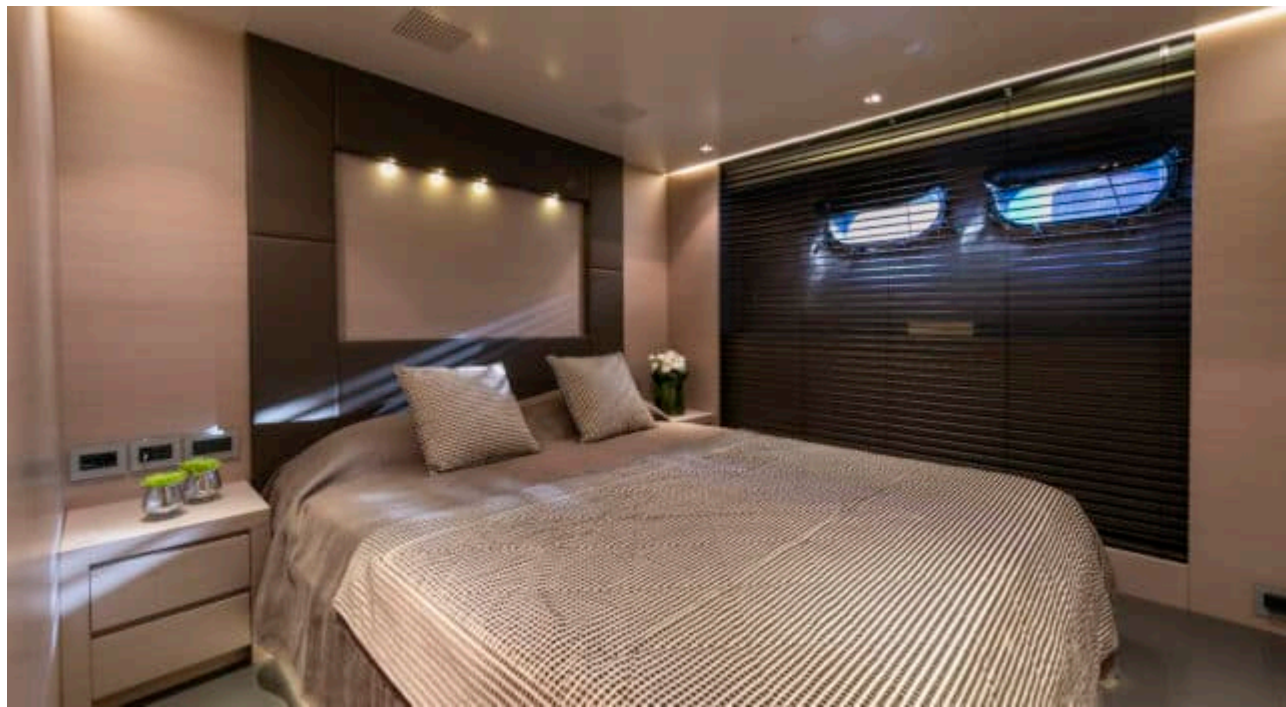

M/Y BILLA

Length
41.30m
135.5 ft.

Guests
11

Cabins
5

Crew
7

M/Y BILLA

-  Air Conditioning
-  Jetski
-  Paddle Board
-  Seabob
-  Tender
-  Towable water toys
-  Waterskis
-  Wifi

EXTERIOR DESIGN

INTERIOR DESIGN

GALLERY LIFESTYLE

Specifications

Summer low rate per week

95 000 €

Summer high rate per week

125 000 €

Winter low rate per week

2020

Length

41.30 m

Guests Cruising

11

Cabins

5

Winter Cruising Area(s)