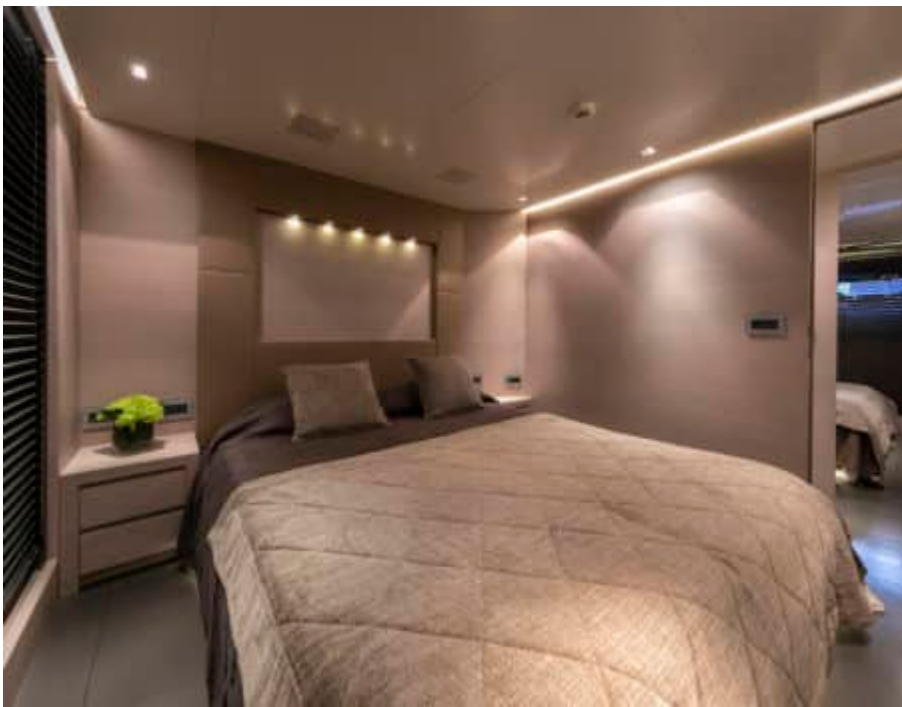

M/Y BILLA

Length
41.30m
135.5 ft.

Guests
11

Cabins
5

Crew
7

M/Y BILLA

-  Air Conditioning
-  Jetski
-  Paddle Board
-  Seabob
-  Tender
-  Towable water toys
-  Waterskis
-  Wifi

EXTERIOR DESIGN

INTERIOR DESIGN

GALLERY LIFESTYLE

Specifications

Summer low rate per week

95 000 €

Summer high rate per week

125 000 €

Winter low rate per week

2020

Length

41.30 m

Guests Cruising

11

Cabins

5

Winter Cruising Area(s)