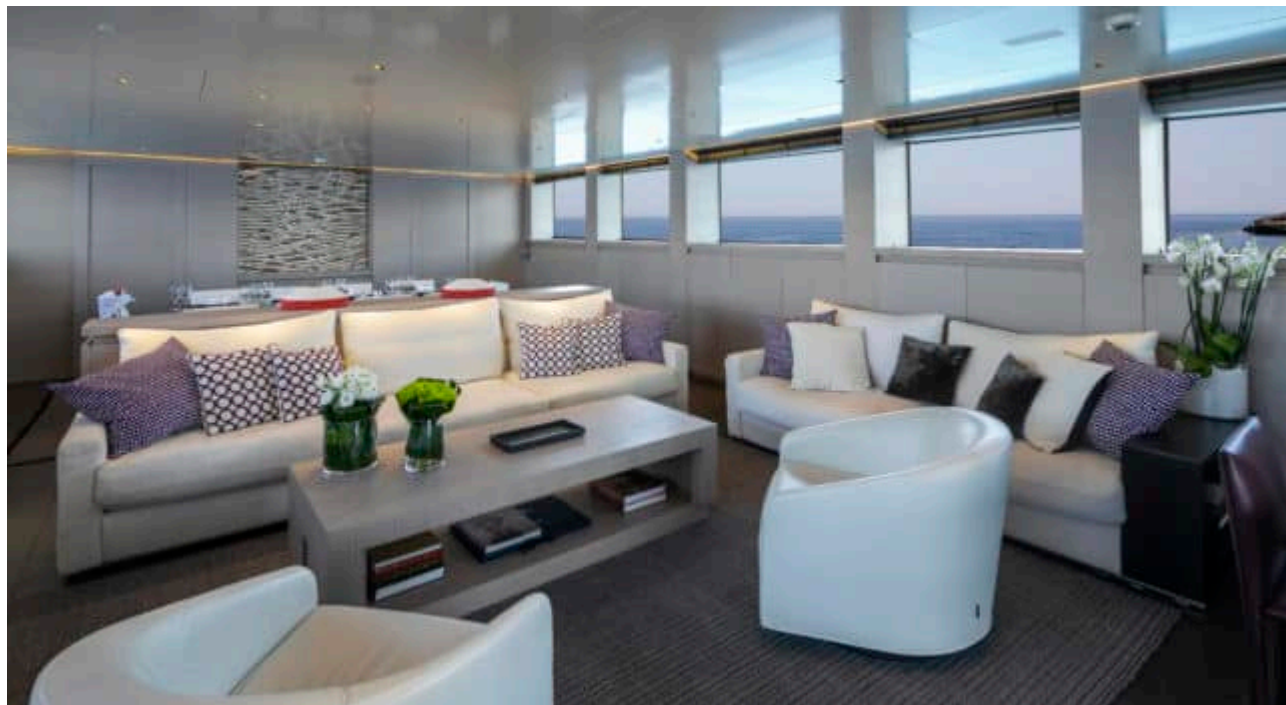

M/Y BILLA

Length
41.30m
135.5 ft.

Guests
11

Cabins
5

Crew
7

M/Y BILLA

-  Air Conditioning
-  Jetski
-  Paddle Board
-  Seabob
-  Tender
-  Towable water toys
-  Waterskis
-  Wifi

EXTERIOR DESIGN

INTERIOR DESIGN

GALLERY LIFESTYLE

Specifications

Summer low rate per week

95 000 €

Summer high rate per week

125 000 €

Winter low rate per week

2020

Length

41.30 m

Guests Cruising

11

Cabins

5

Winter Cruising Area(s)