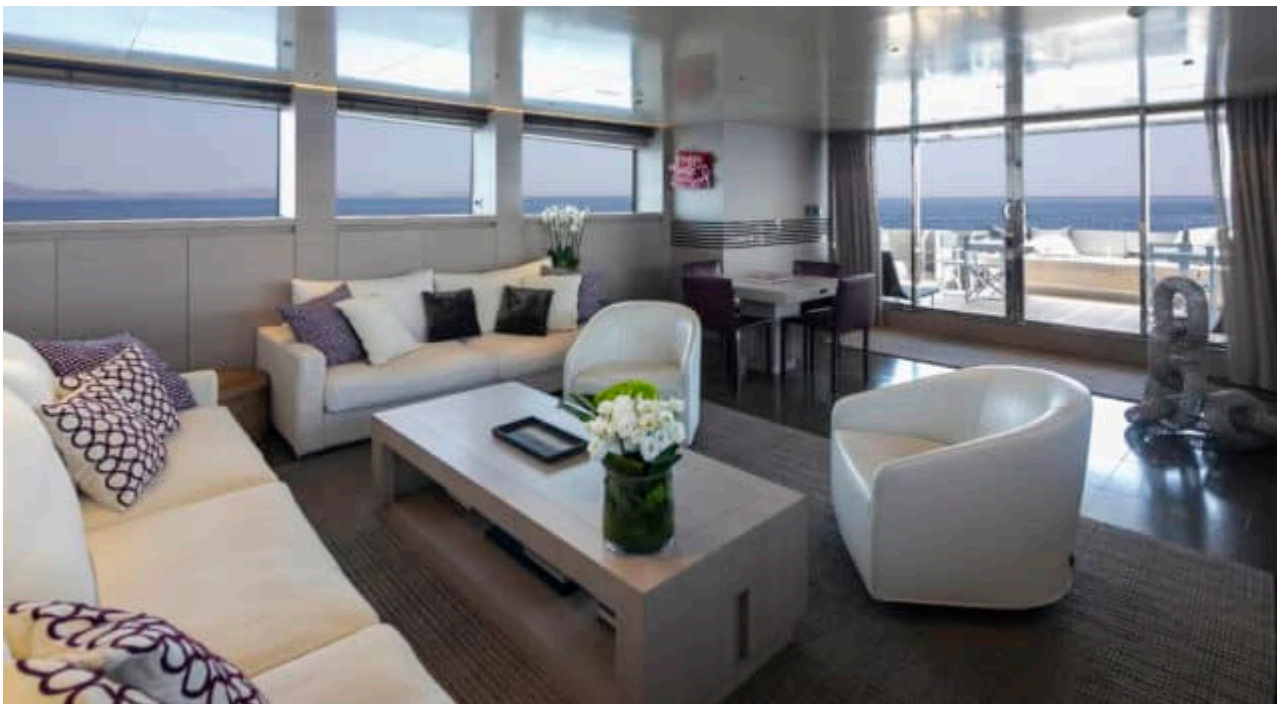

M/Y BILLA

Length
41.30m
135.5 ft.

Guests
11

Cabins
5

Crew
7

M/Y BILLA

-  Air Conditioning
-  Jetski
-  Paddle Board
-  Seabob
-  Tender
-  Towable water toys
-  Waterskis
-  Wifi

EXTERIOR DESIGN

INTERIOR DESIGN

GALLERY LIFESTYLE

Specifications

Summer low rate per week

95 000 €

Summer high rate per week

125 000 €

Winter low rate per week

2020

Length

41.30 m

Guests Cruising

11

Cabins

5

Winter Cruising Area(s)