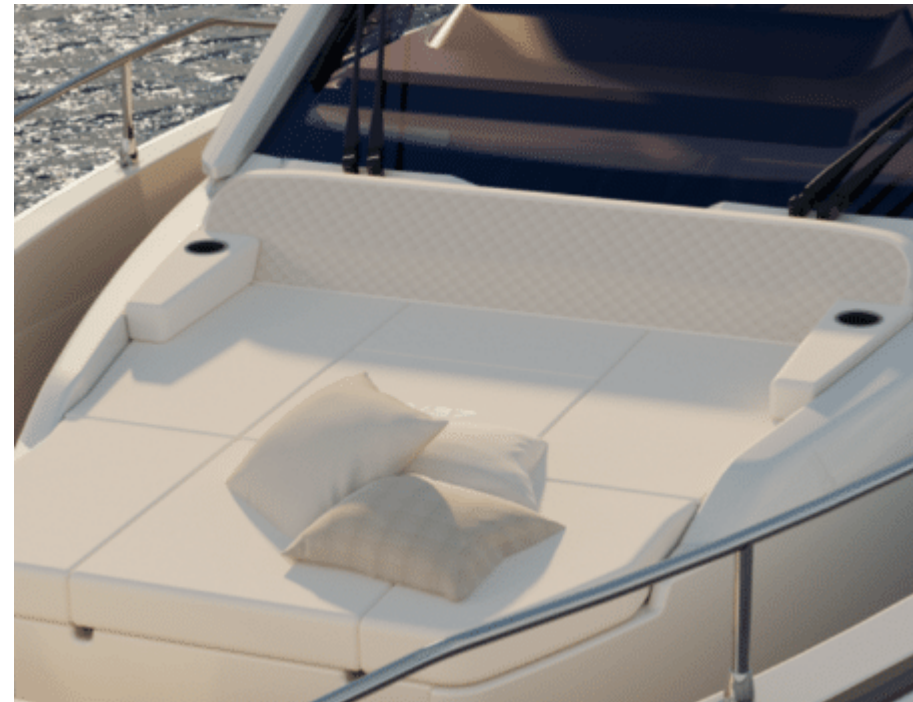

M/Y DB 37

Length
11.84m
38.85 ft.

Guests
11

Cabins
2

Crew
1

M/Y DB 37

Fridge

Kitchen

Microwave

Shower

Snorkeling gears

Sunbeds

Toilet

Air Conditioning

Sound System

EXTERIOR DESIGN

INTERIOR DESIGN

GALLERY LIFESTYLE

Specifications

Low rate per day

2 900 €

High rate per day

2 900 €

Summer low rate per week