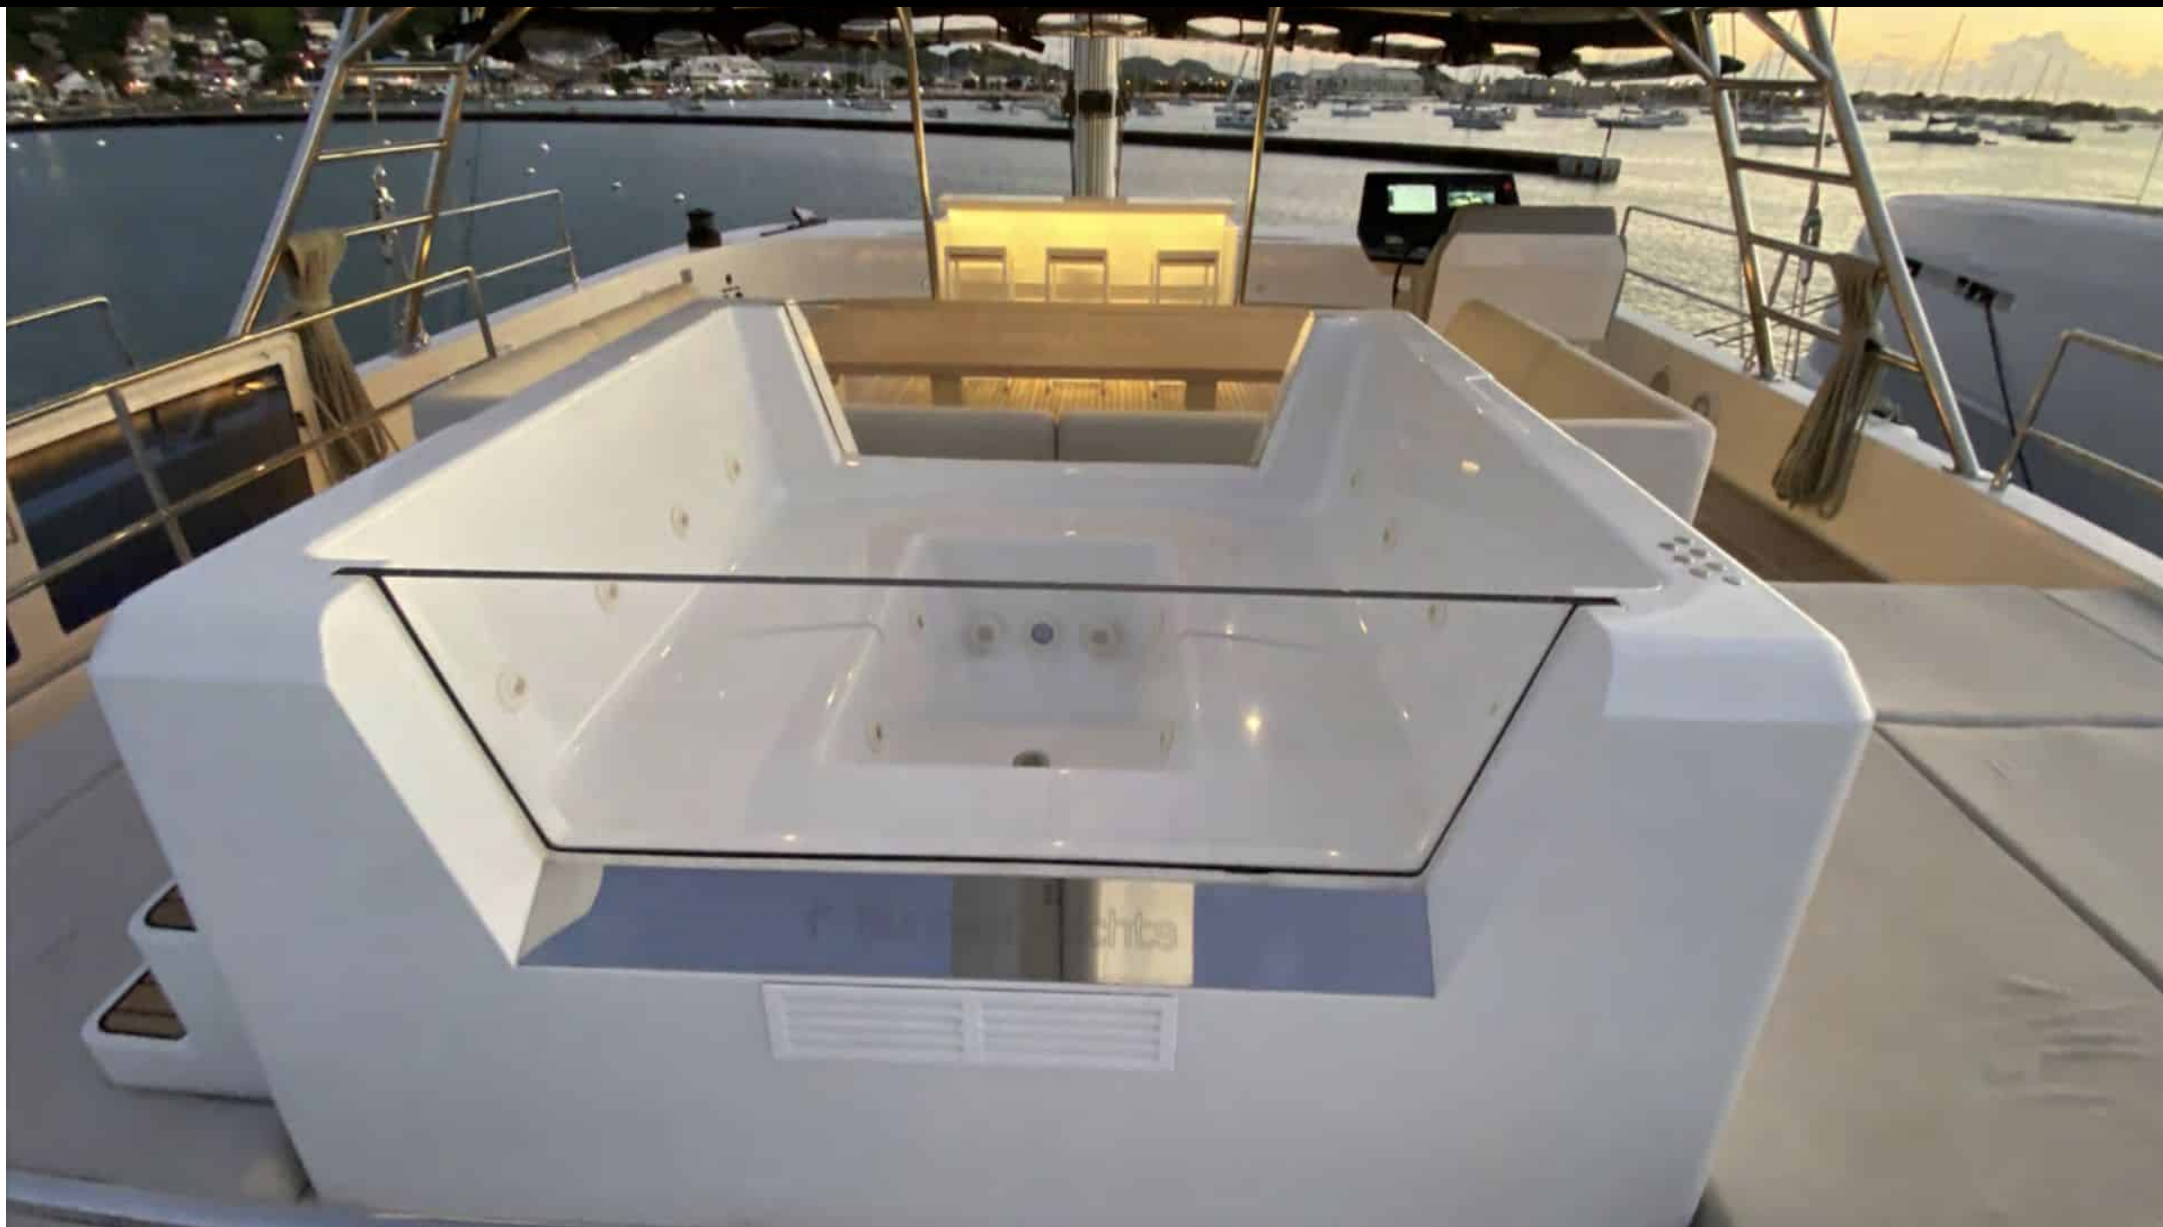

S/Y ABOVE & BEYOND

 Length
24.00m 78.74 ft.

 Guests
8

 Cabins
4

 Crew
5

S/Y ABOVE & BEYOND

- 
Fridge
- 
Kitchen
- 
Microwave
- 
Shower
- 
Sunbeds
- 
Air Conditioning
- 
Apple TV
- 
Donuts
- 
Fishing Gear
- 
Jacuzzi
- 
Kayaking
- 
Paddle Boards x
2
- 
Seabob x 2
- 
Snorkeling Gear
- 
Sound System
- 
Television
- 
Tender
- 
Towable water
toys
- 
Wakeboard
- 
Wifi

EXTERIOR DESIGN

INTERIOR DESIGN

GALLERY LIFESTYLE

Specifications

Low rate per day

9 167 €

High rate per day

12 500 €