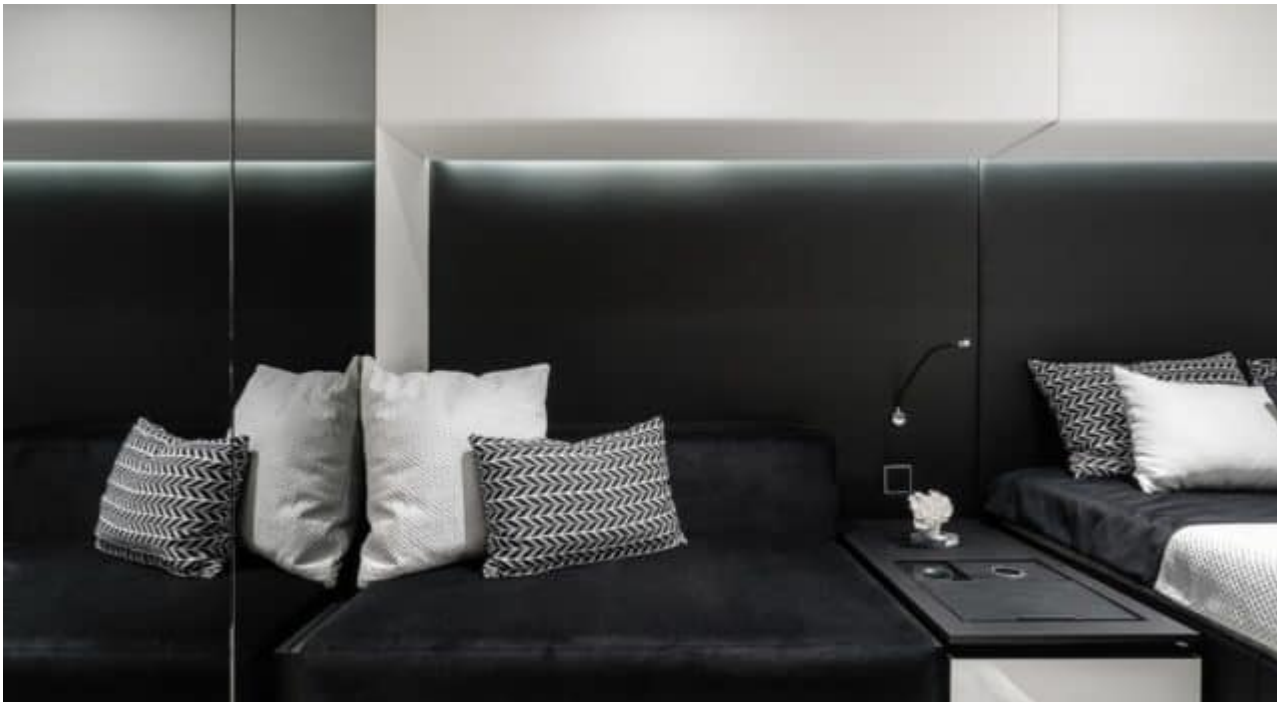

EXTERIOR DESIGN

INTERIOR DESIGN

GALLERY LIFESTYLE

Specifications

Low rate per day

9 167 €

High rate per day

12 500 €