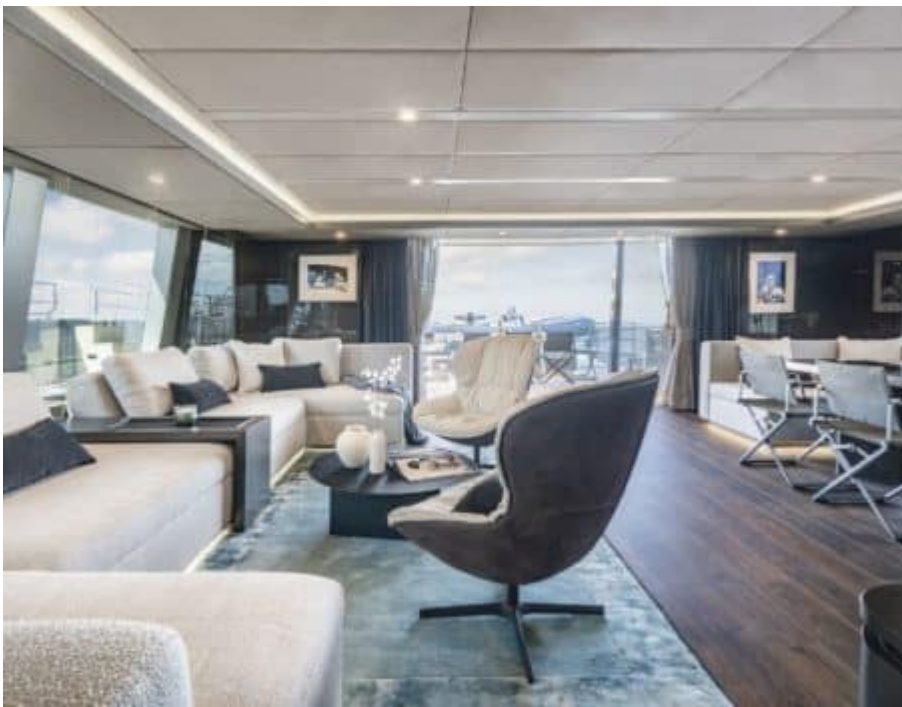

EXTERIOR DESIGN

INTERIOR DESIGN

GALLERY LIFESTYLE

Specifications

Low rate per day

12 500 €

High rate per day

\$ 15 000