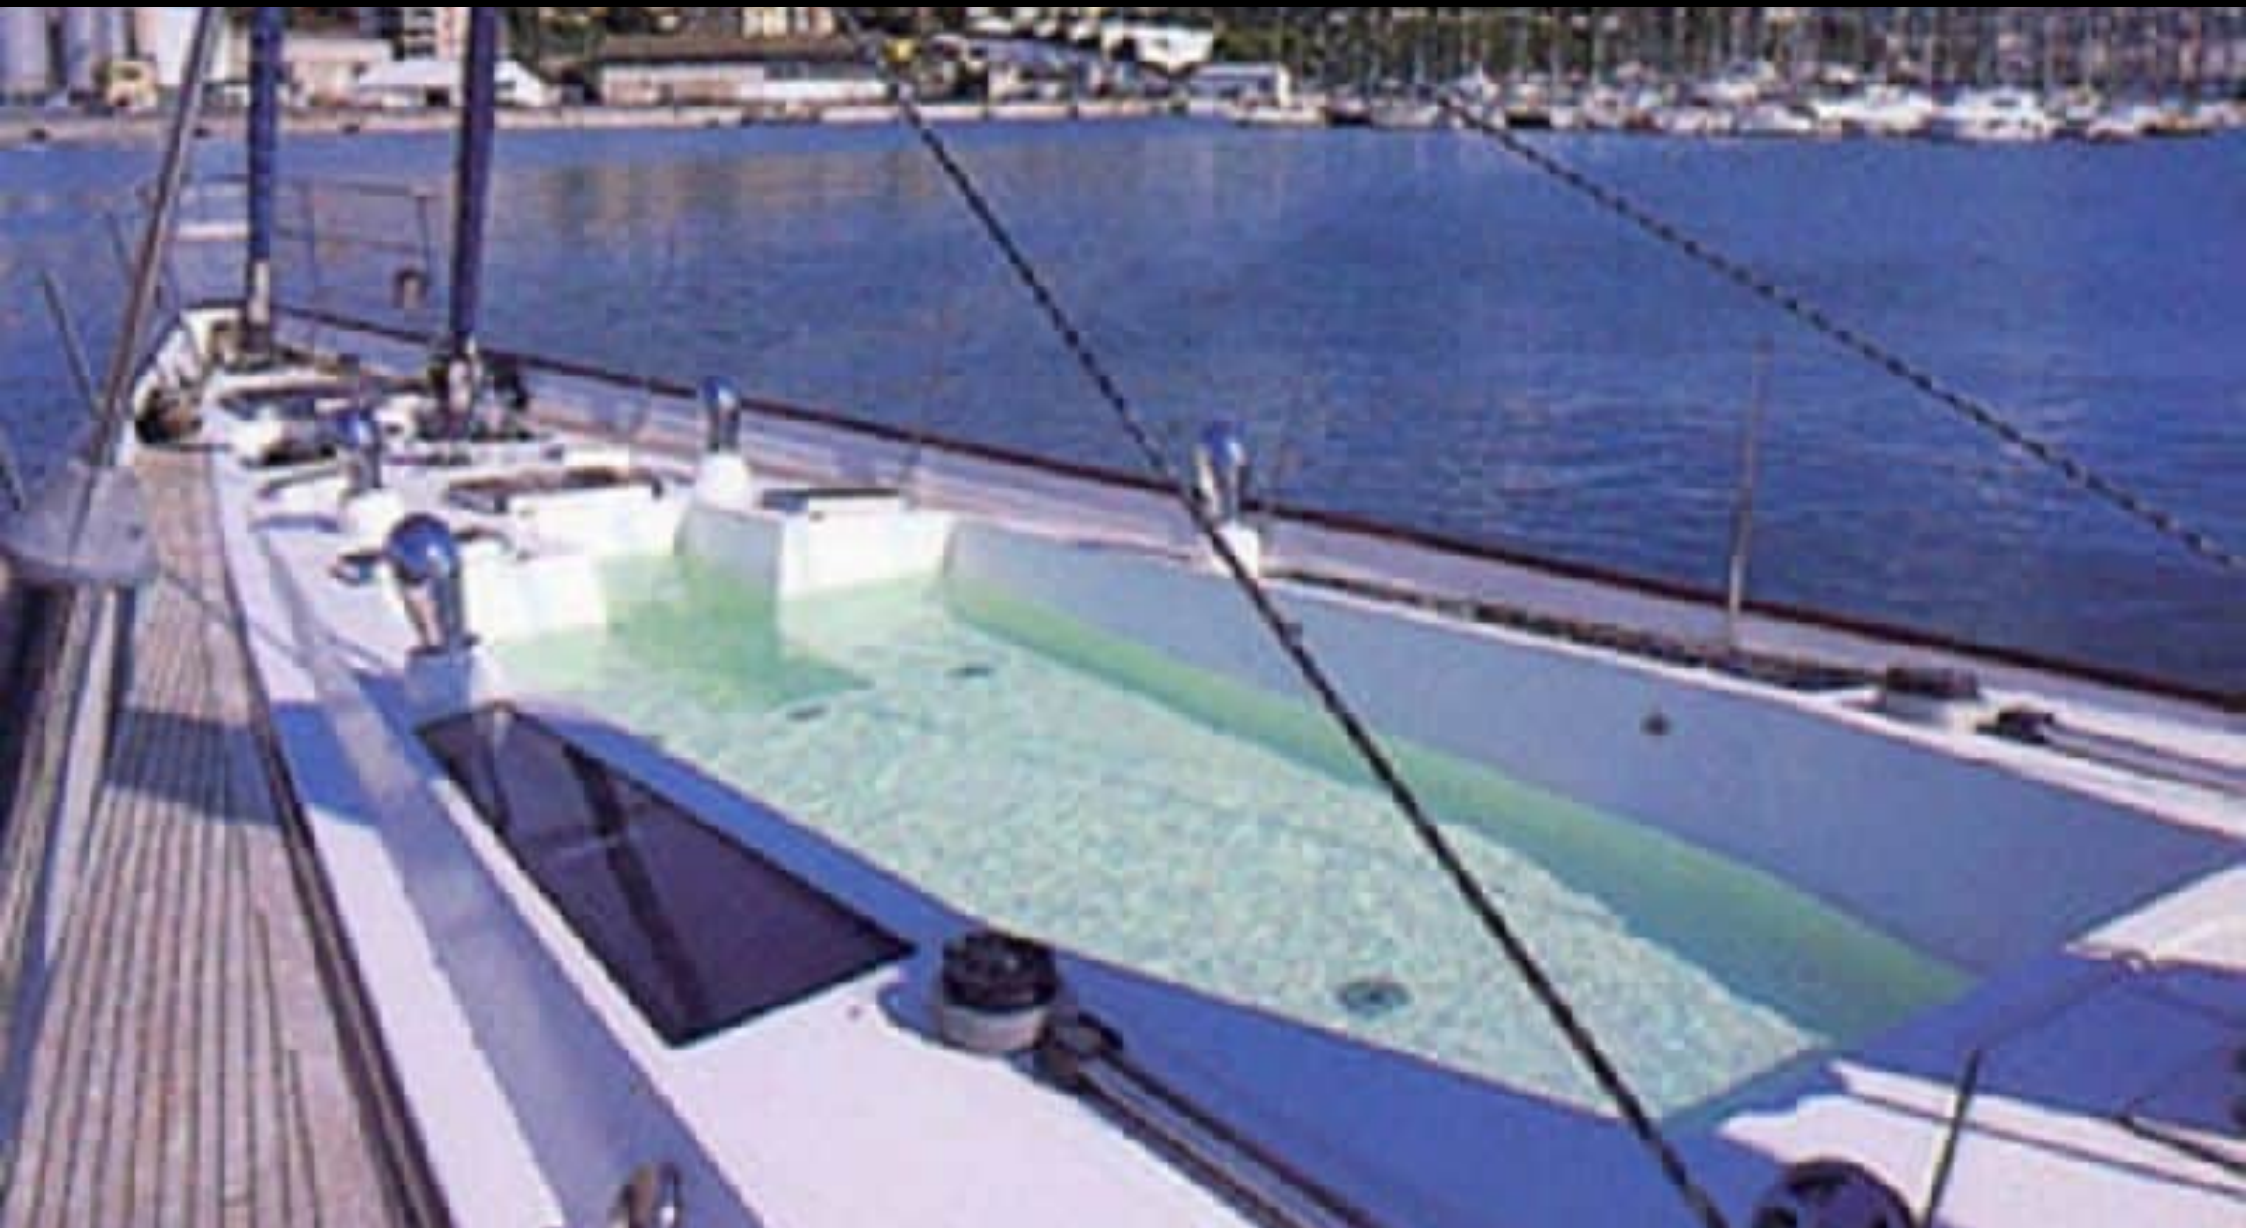

GALLERY LIFESTYLE