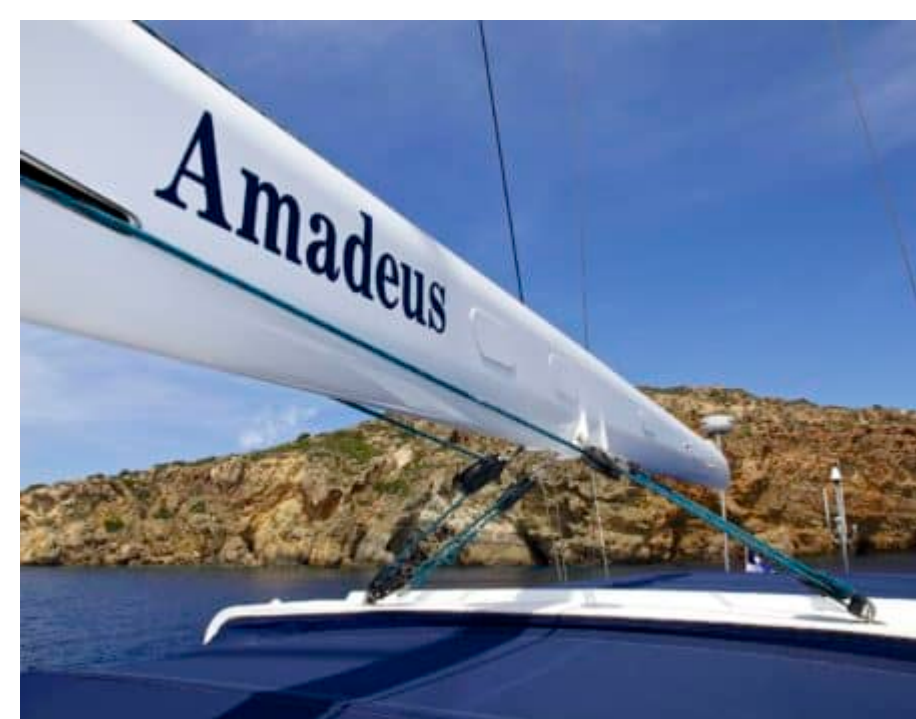

# S/Y AMADEUS

 Length  
**33.50m** 109.91  
ft.

 Guests

**12**

 Cabins

**5**

 Crew

**6**

# EXTERIOR DESIGN