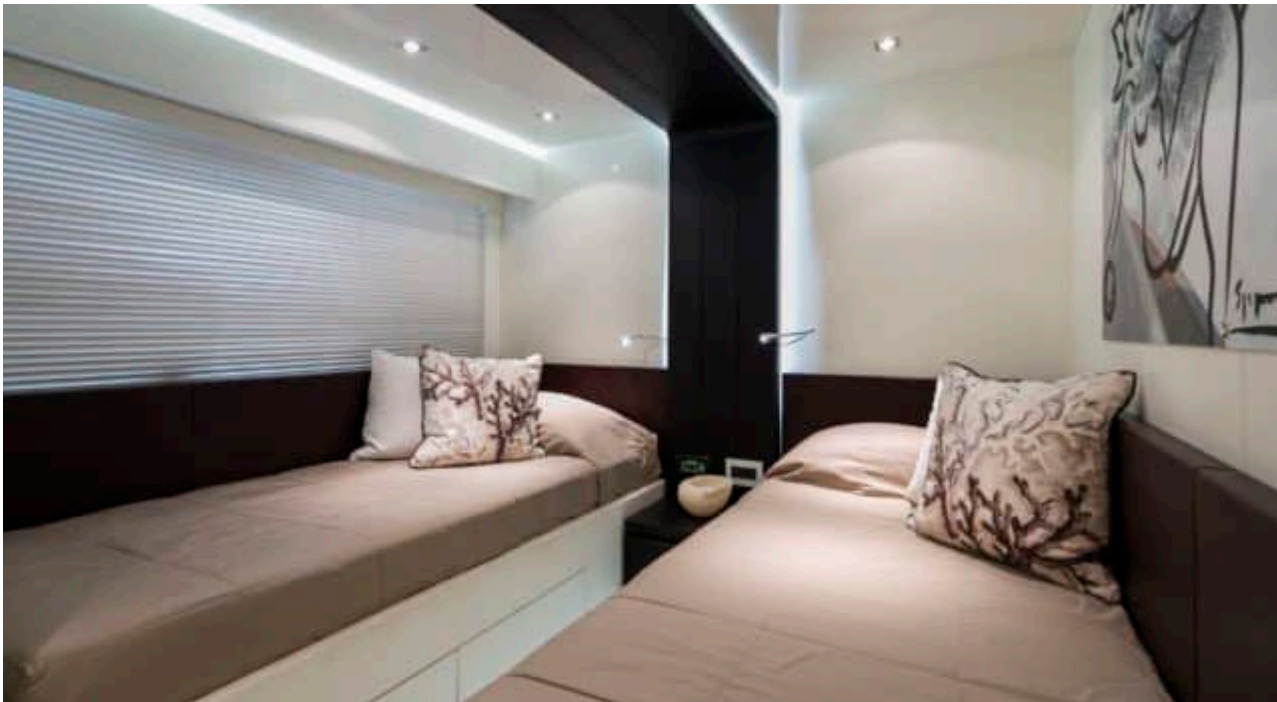

EXTERIOR DESIGN

INTERIOR DESIGN

GALLERY LIFESTYLE

Specifications

Summer low rate per week

60 000 €

Summer high rate per week

68 000 €

Year refit

2021

Length

33.80 m

Guests Cruising

8

Cabins

4