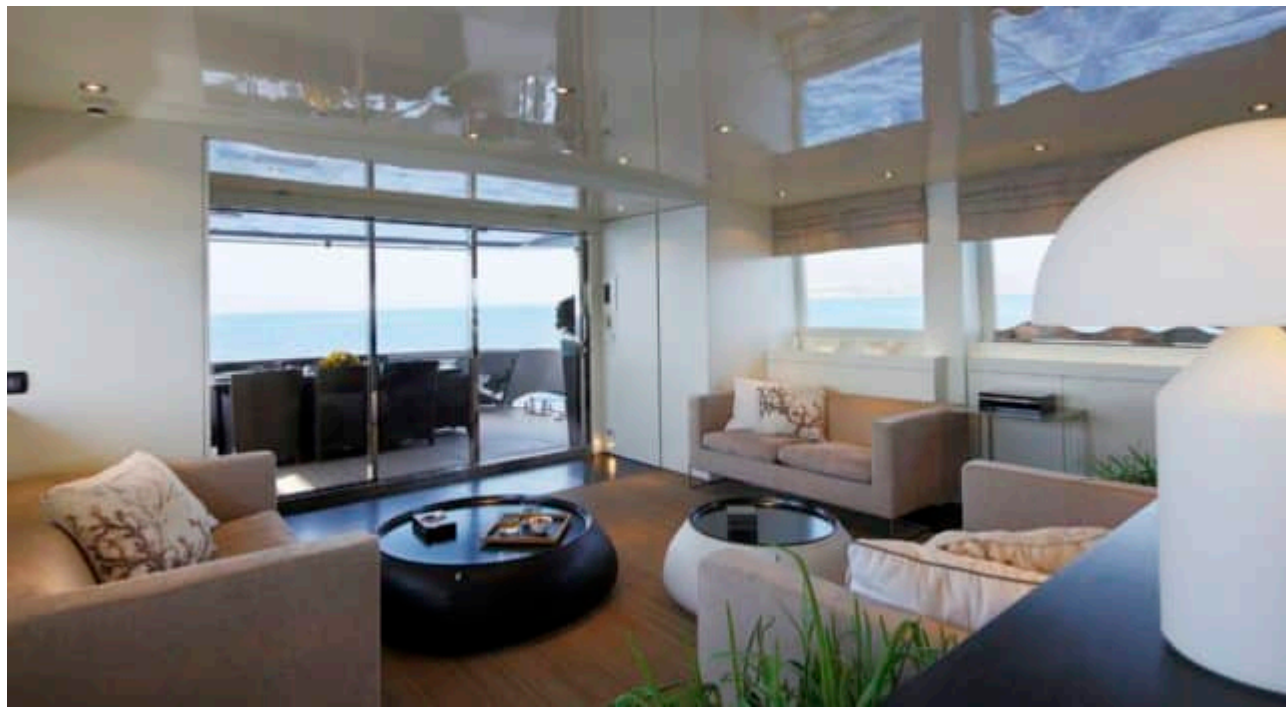

M/Y XANAX

Length
33.80m
110.89 ft.

Guests
8

Cabins
4

Crew
5

M/Y XANAX

-  Air Conditioning
-  Fridge
-  Kitchen
-  Shower
-  Sound System
-  Sunbeds
-  Canoe
-  Donuts
-  Jetski
-  Monoski
-  Seadoo scooter (diving)
-  Snorkeling Gear
-  Tender
-  Towable water toys
-  Waterskis
-  Wifi

EXTERIOR DESIGN

INTERIOR DESIGN

GALLERY LIFESTYLE

Specifications

Summer low rate per week

60 000 €

Summer high rate per week

68 000 €

Year refit

2021

Length

33.80 m

Guests Cruising

8

Cabins

4