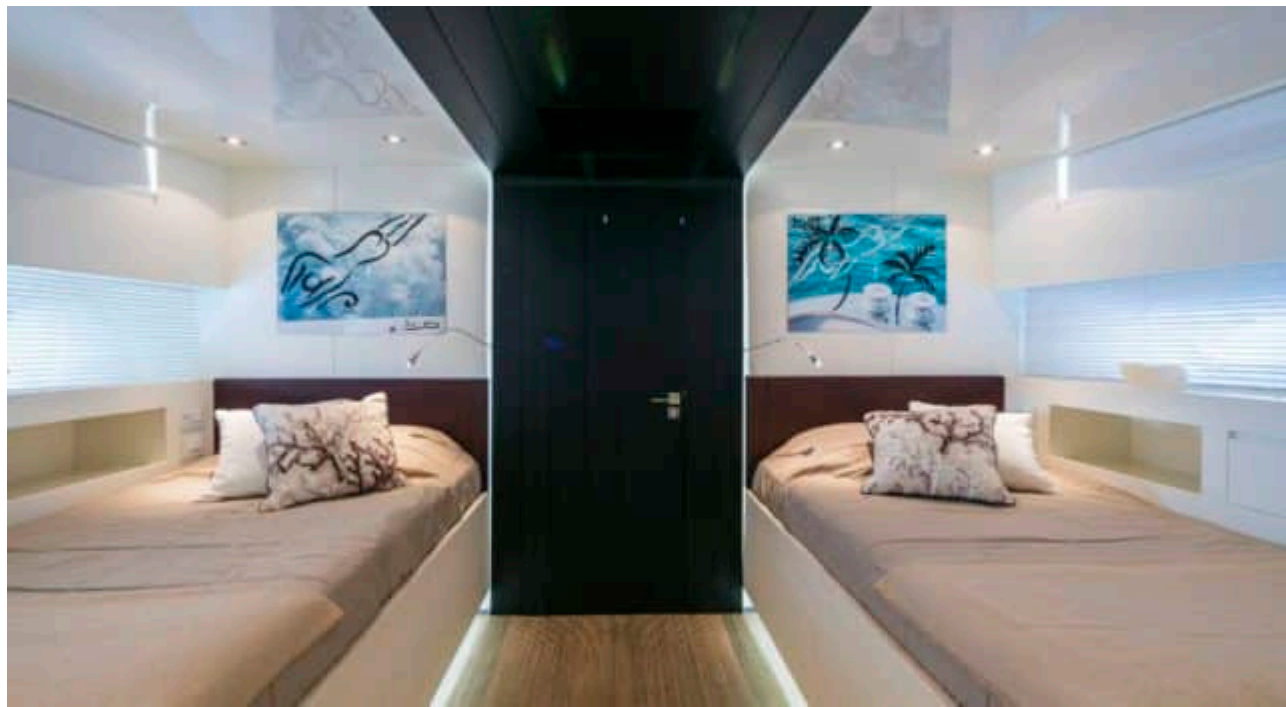

M/Y XANAX

Length
33.80m
110.89 ft.

Guests
8

Cabins
4

Crew
5

M/Y XANAX

-  Air Conditioning
-  Fridge
-  Kitchen
-  Shower
-  Sound System
-  Sunbeds
-  Canoe
-  Donuts
-  Jetski
-  Monoski
-  Seadoo scooter (diving)
-  Snorkeling Gear
-  Tender
-  Towable water toys
-  Waterskis
-  Wifi

EXTERIOR DESIGN

INTERIOR DESIGN

GALLERY LIFESTYLE

Specifications

Summer low rate per week

60 000 €

Summer high rate per week

68 000 €

Year refit

2021

Length

33.80 m

Guests Cruising

8

Cabins

4