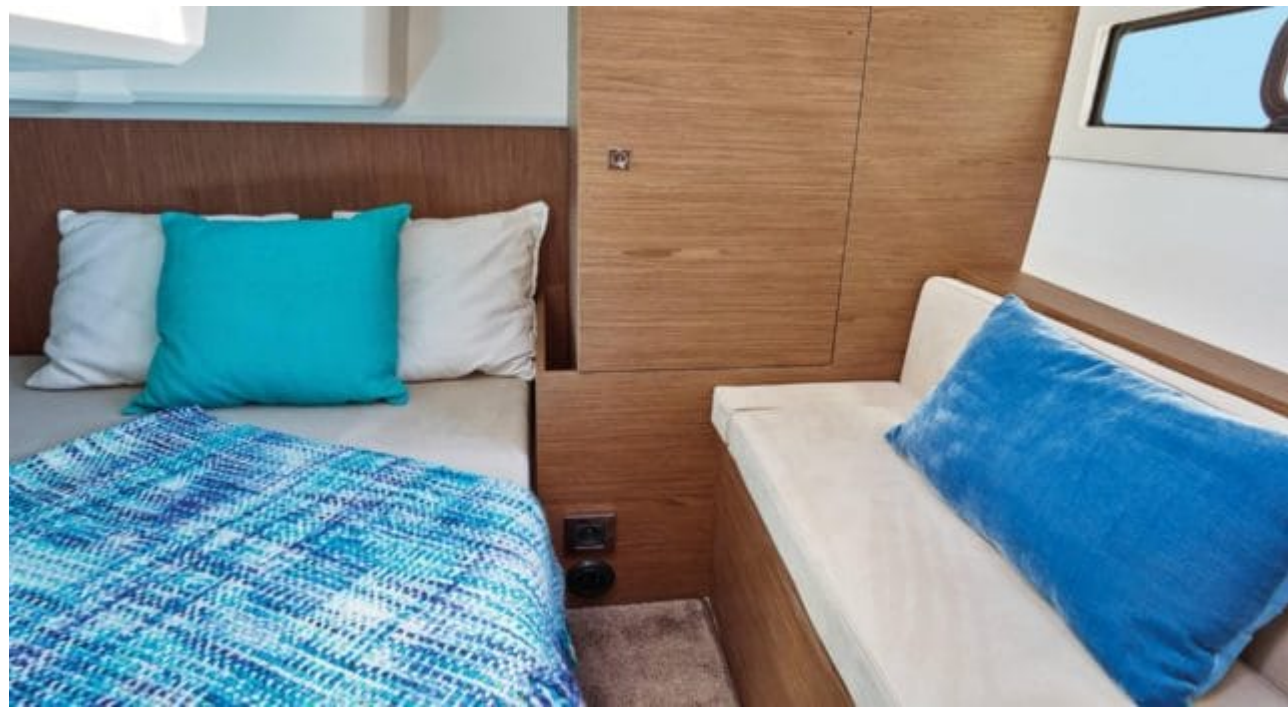

## M/Y LEADER 30

Length  
**9.2m** 30.18 ft.

Guests  
**6**

Cabins  
**1**

Crew  
**1**

# INTERIOR DESIGN

# GALLERY LIFESTYLE