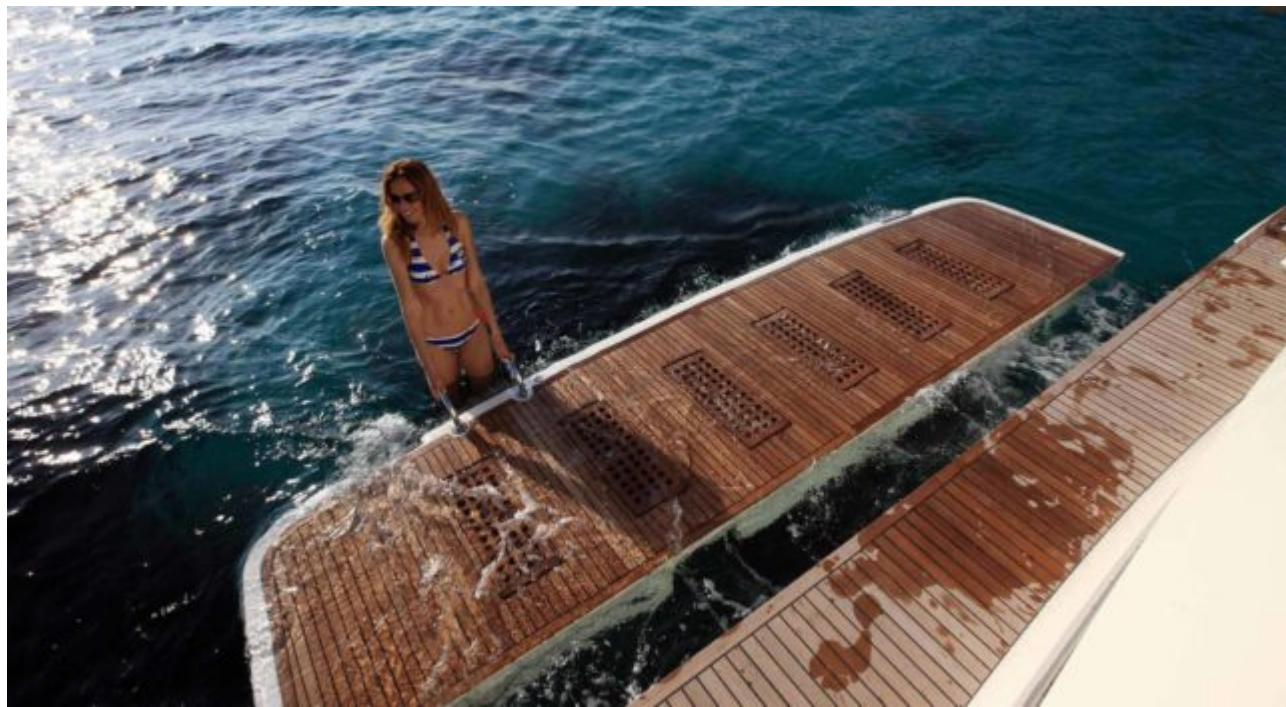

EXTERIOR DESIGN

INTERIOR DESIGN

GALLERY LIFESTYLE

Specifications

Low rate per day

3 450 €

High rate per day

3 450 €