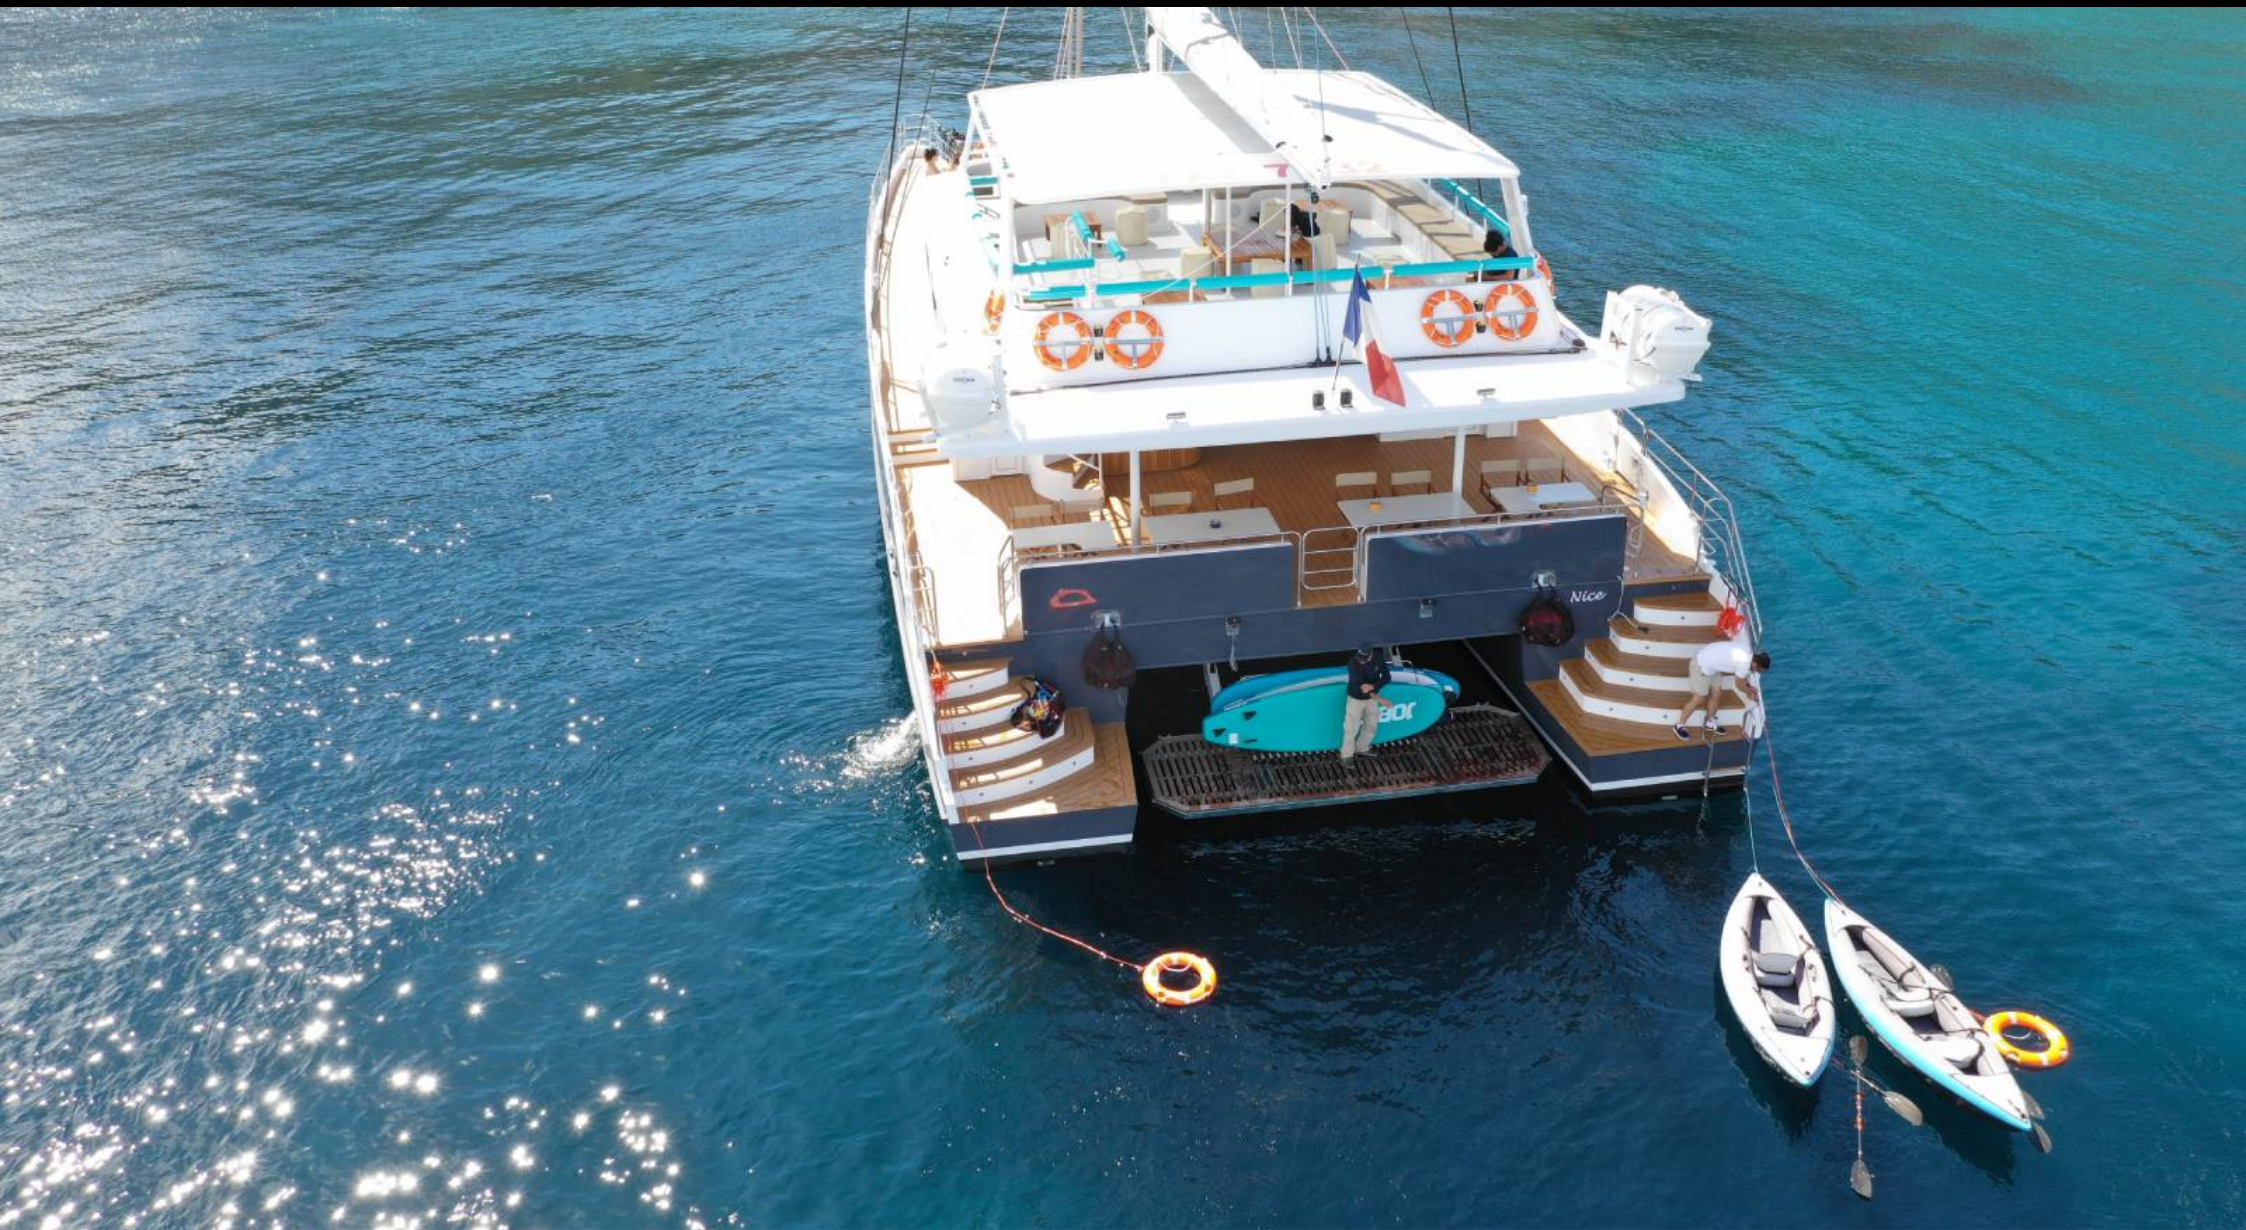

S/Y RIVIERA CAT

Length
25m 82.02 ft.

Guests
120

Crew
3

S/Y RIVIERA CAT

-  Barbecue
-  Sunbeds
-  Toilet
-  Air Conditioning
-  kayaks x 3
-  Paddle Boards x 4
-  Sound System
-  Wifi

EXTERIOR DESIGN

INTERIOR DESIGN

GALLERY LIFESTYLE

Specifications

Low rate per day

8 000 €

High rate per day

8 000 €

Summer low rate per week

48 000 €

Year built

2019

Length

25 m

Guests Cruising

120

Cabins

0

Winter Cruising Area(s)

French Riviera, West Mediterranean

Summer Cruising Area(s)

French Riviera, West Mediterranean

Crew

3

Max speed

18 knots