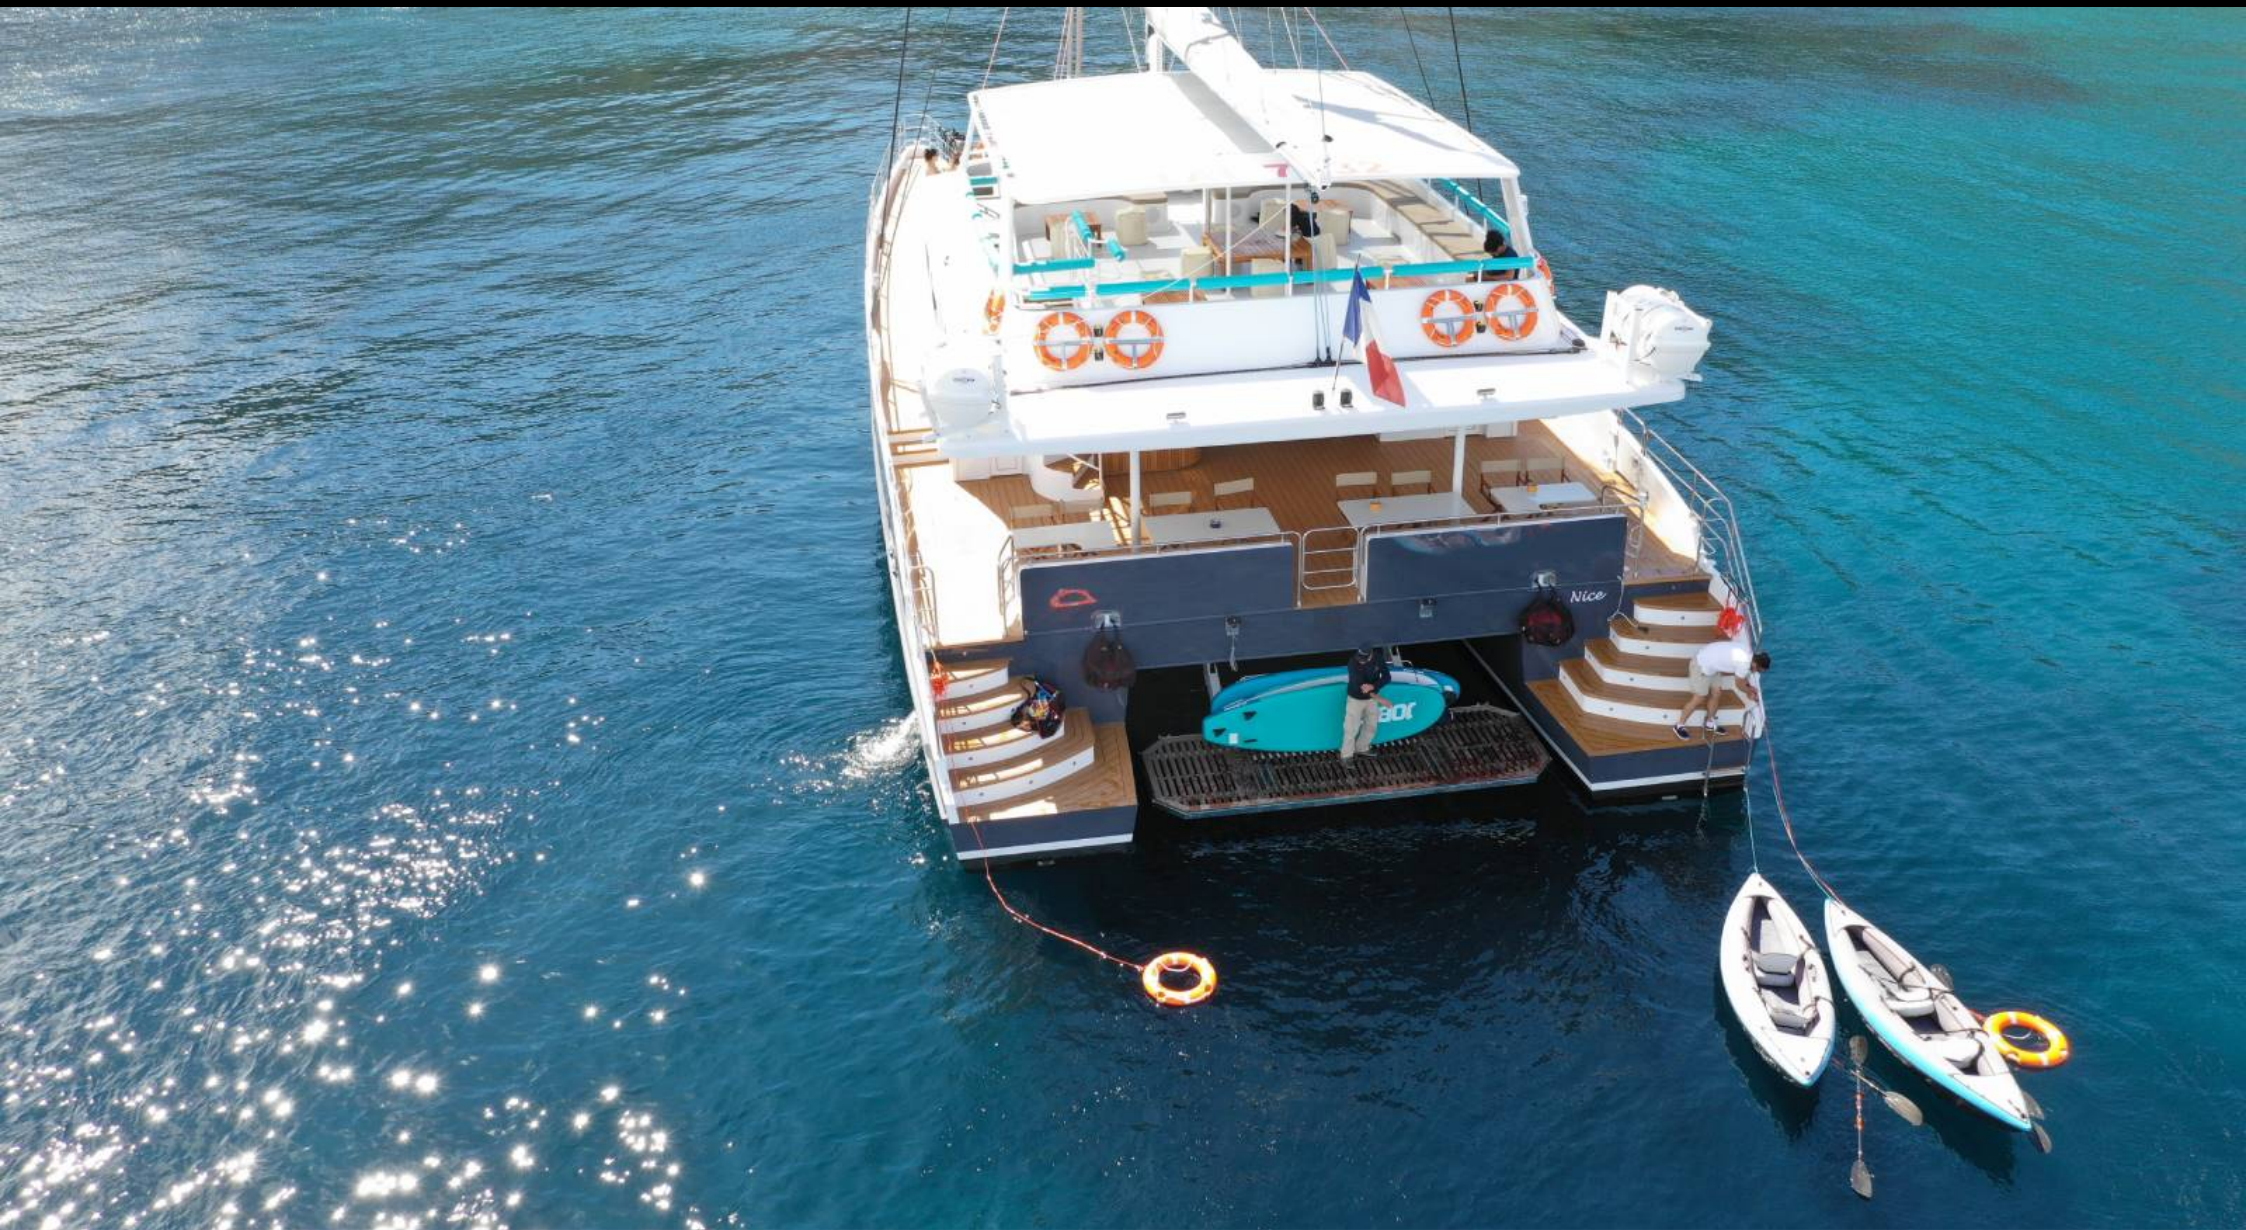

## S/Y RIVIERA CAT

Length  
**25m 82.02 ft.**

Guests  
**120**

Crew  
**3**

# S/Y RIVIERA CAT

-  Barbecue
-  Sunbeds
-  Toilet
-  Air Conditioning
-  kayaks x 3
-  Paddle Boards x 4
-  Sound System
-  Wifi

# EXTERIOR DESIGN

# GALLERY LIFESTYLE