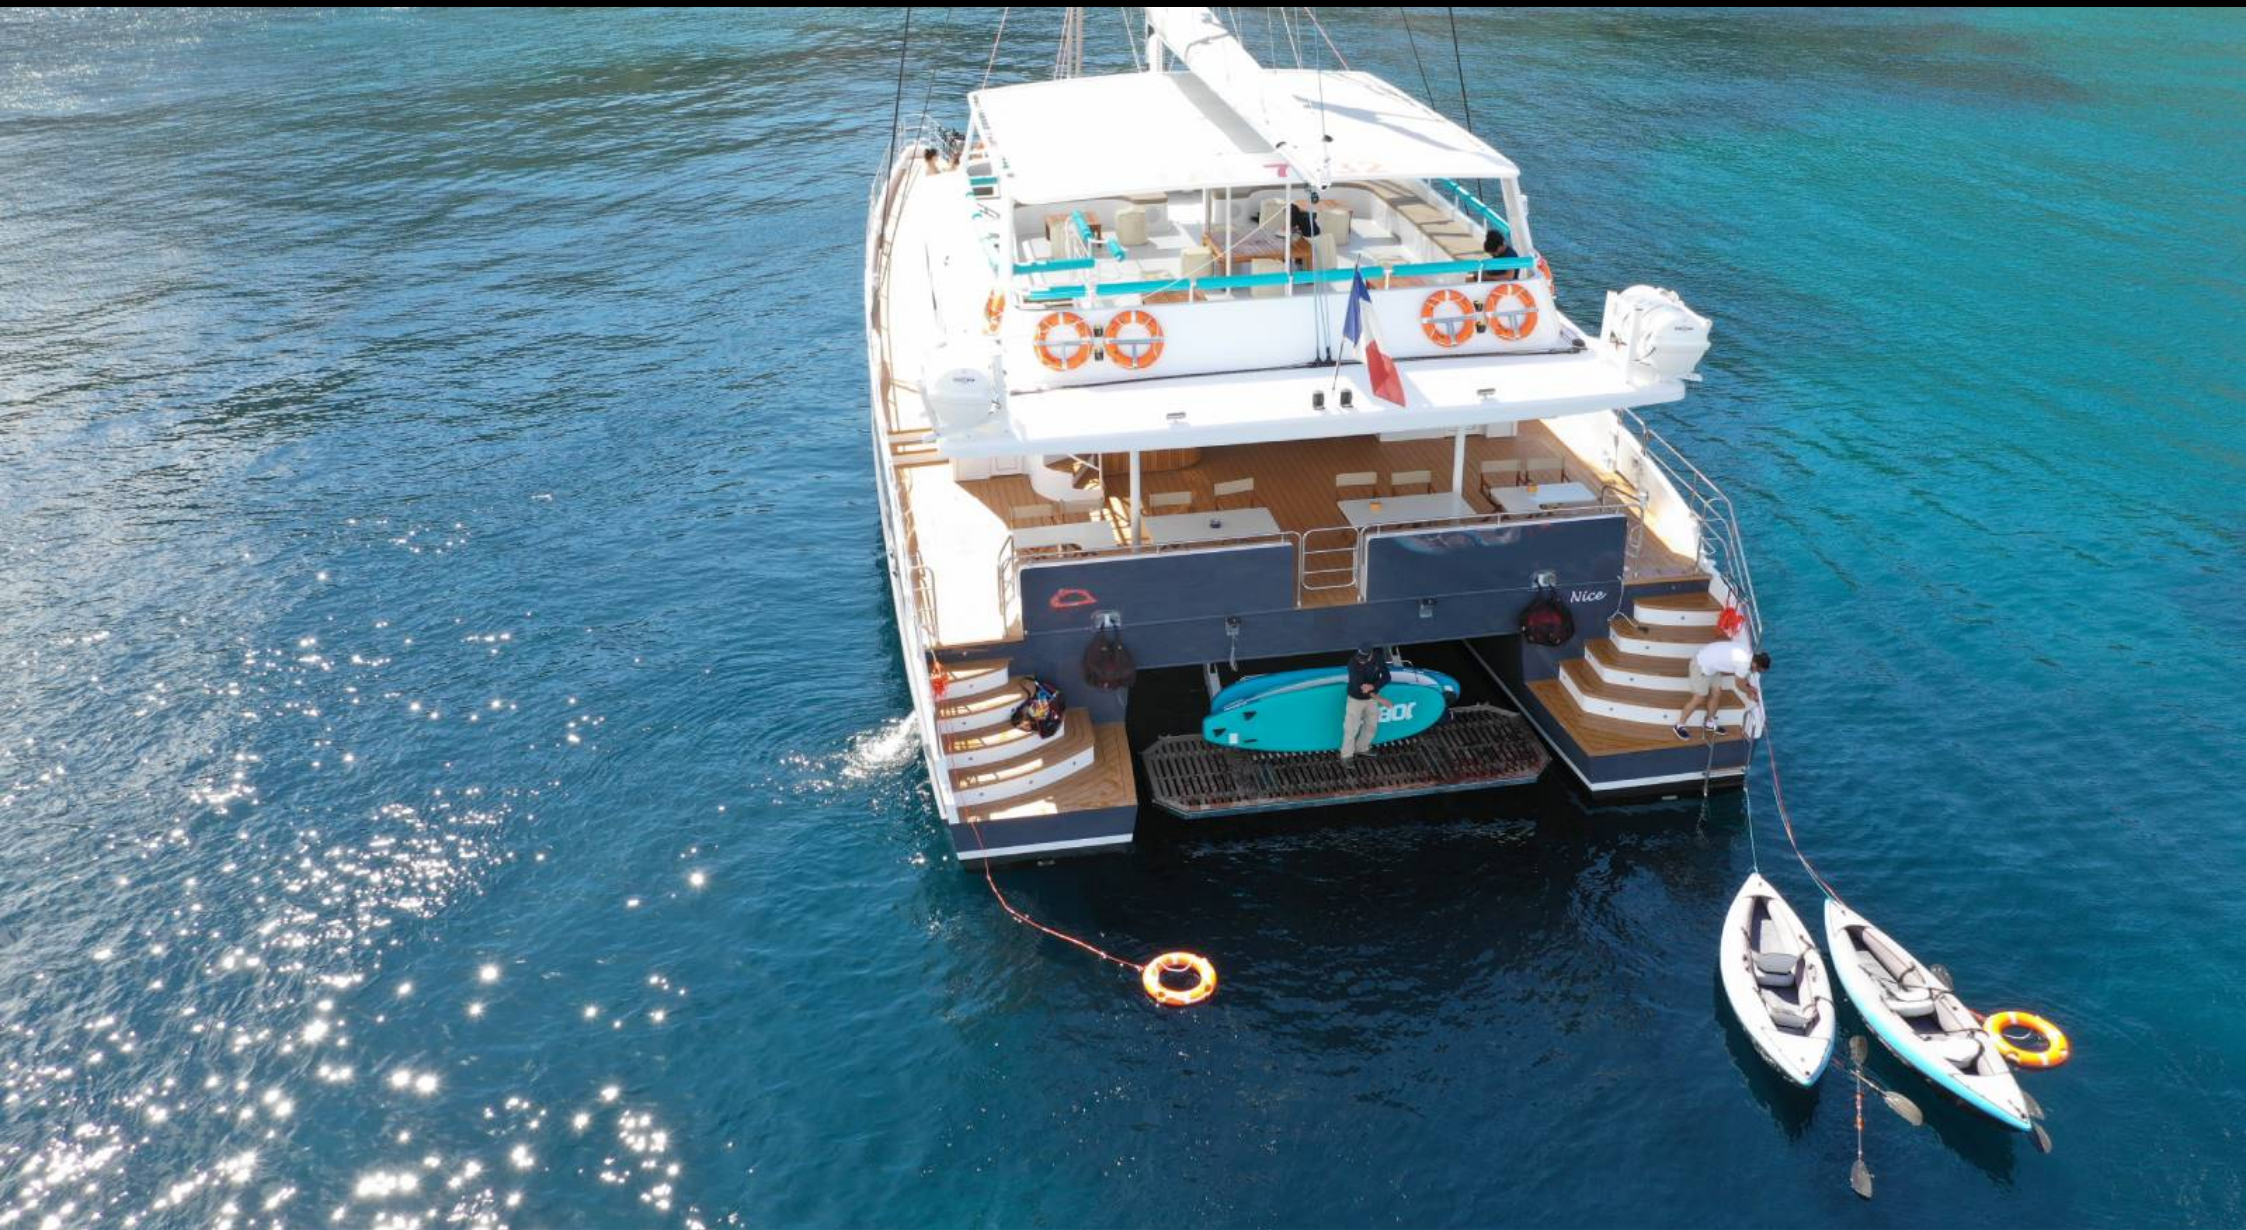

S/Y RIVIERA
CAT

 Length
25m 82.02 ft.

 Guests
120

 Crew
3

S/Y RIVIERA CAT

-  Barbecue
-  Sunbeds
-  Toilet
-  Air Conditioning
-  kayaks x 3
-  Paddle Boards x 4
-  Sound System
-  Wifi

EXTERIOR DESIGN

INTERIOR DESIGN

GALLERY LIFESTYLE

Specifications

Low rate per day

8 000 €

High rate per day

8 000 €

Summer low rate per week

48 000 €

Year built

2019

Length

25 m

Guests Cruising

120

Cabins

0

Winter Cruising Area(s)

French Riviera, West Mediterranean

Summer Cruising Area(s)

French Riviera, West Mediterranean

Crew

3

Max speed

18 knots