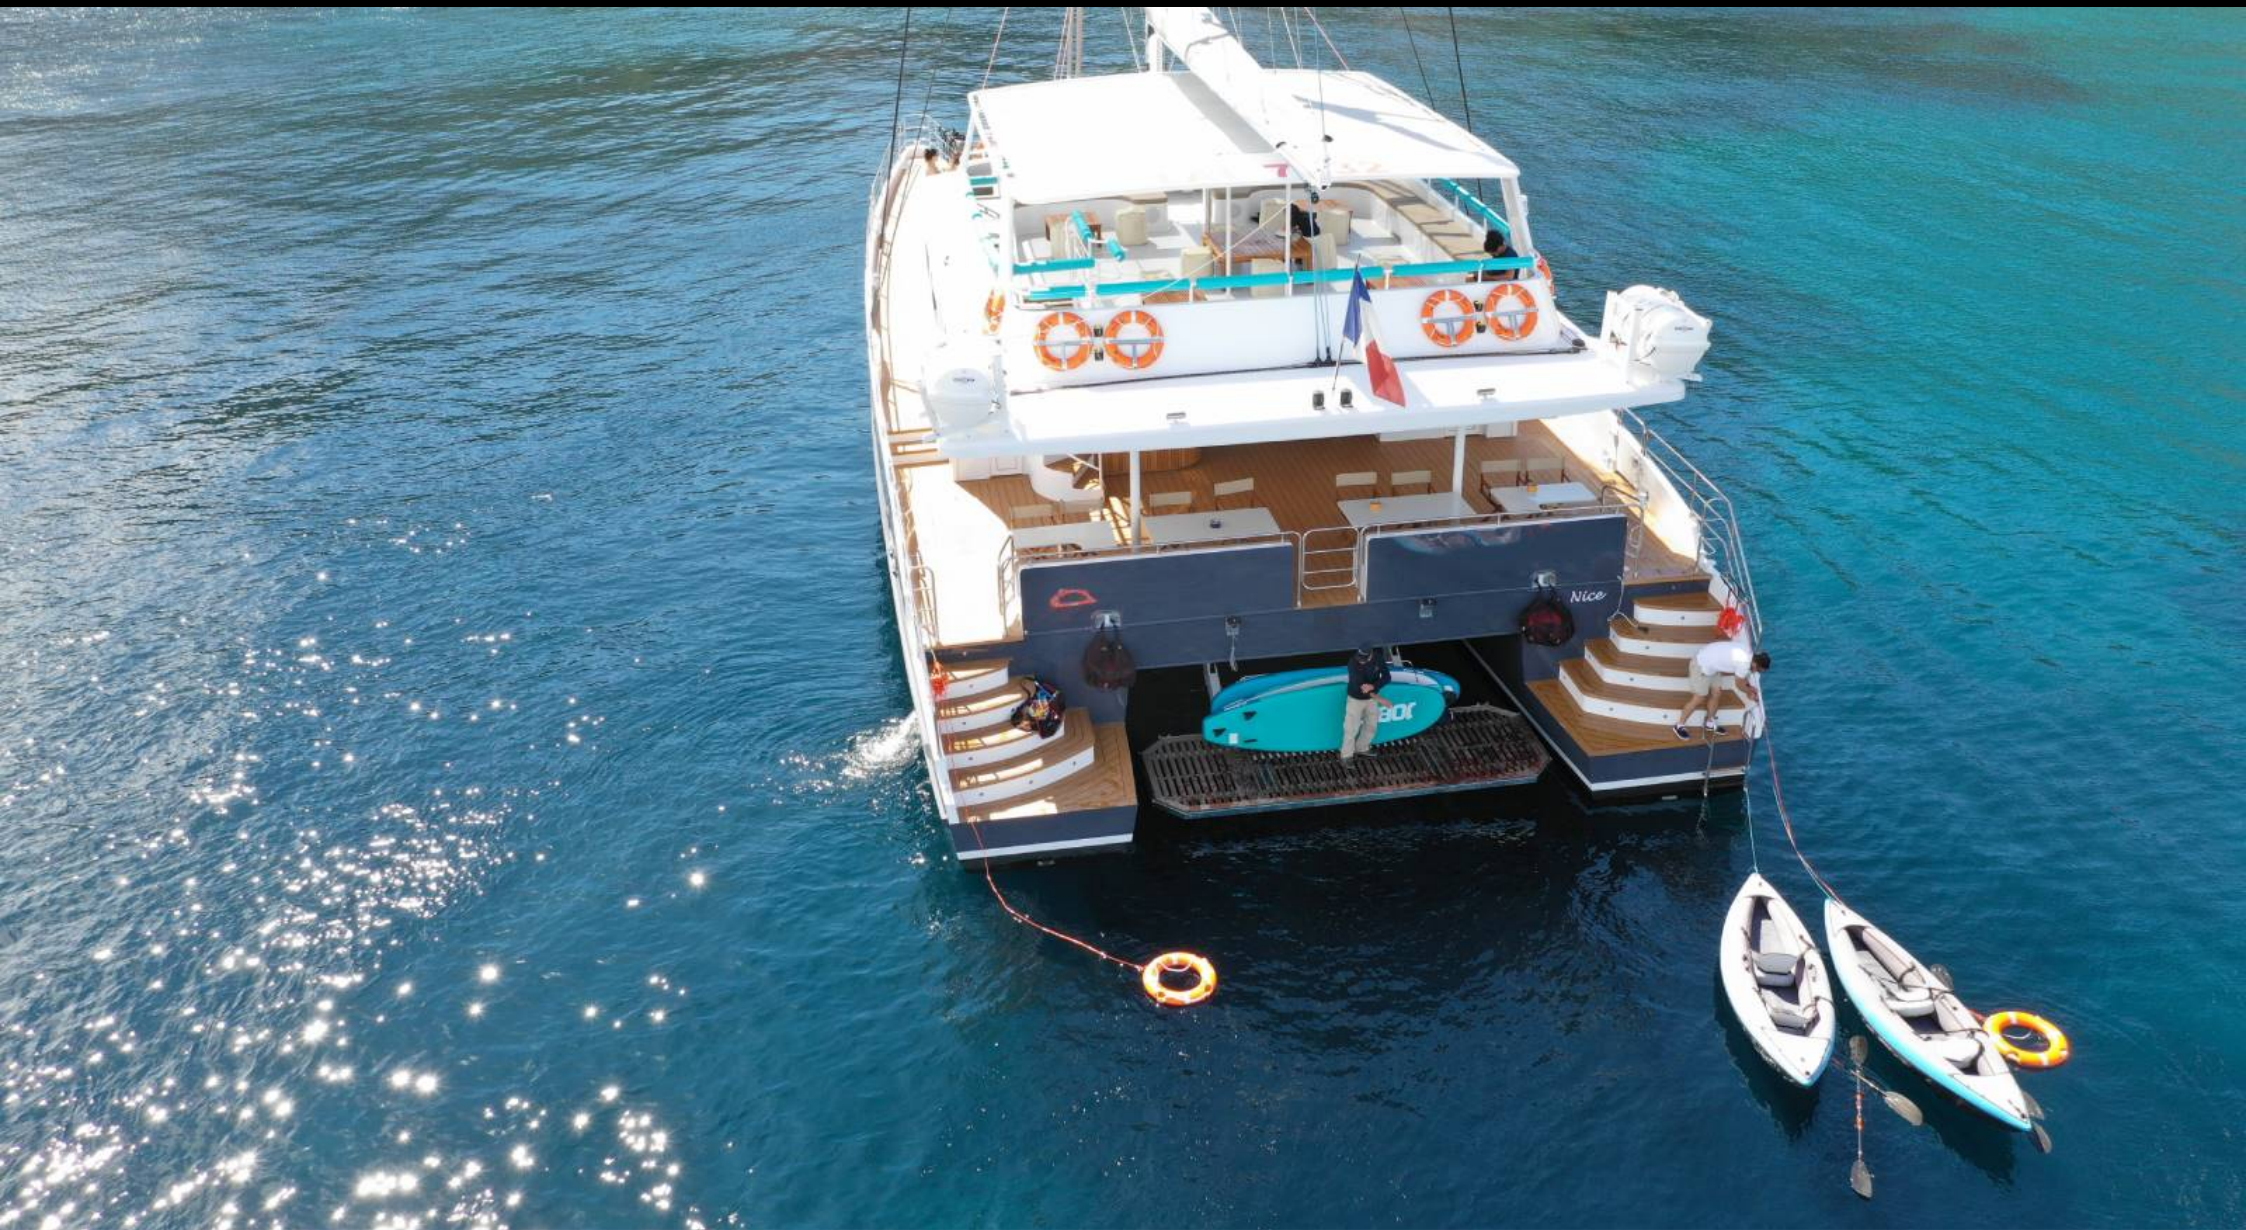

## S/Y RIVIERA CAT

Length  
**25m 82.02 ft.**

Guests  
**120**

Crew  
**3**

# S/Y RIVIERA CAT

-  Barbecue
-  Sunbeds
-  Toilet
-  Air Conditioning
-  kayaks x 3
-  Paddle Boards x 4
-  Sound System
-  Wifi

# GALLERY LIFESTYLE