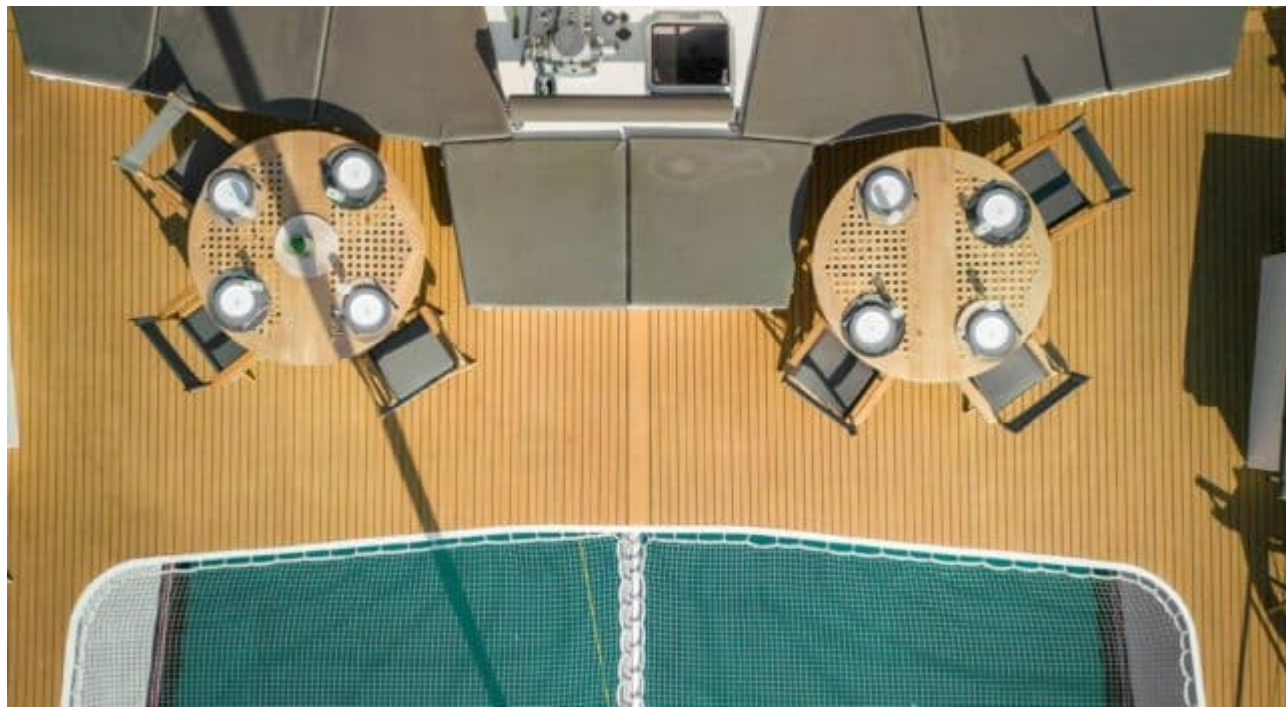

Shower

Snorkeling gears

Sunbeds

Toilet

Air Conditioning Paddle Boards x 2 Snorkeling Gear

Sound System

WC

EXTERIOR DESIGN