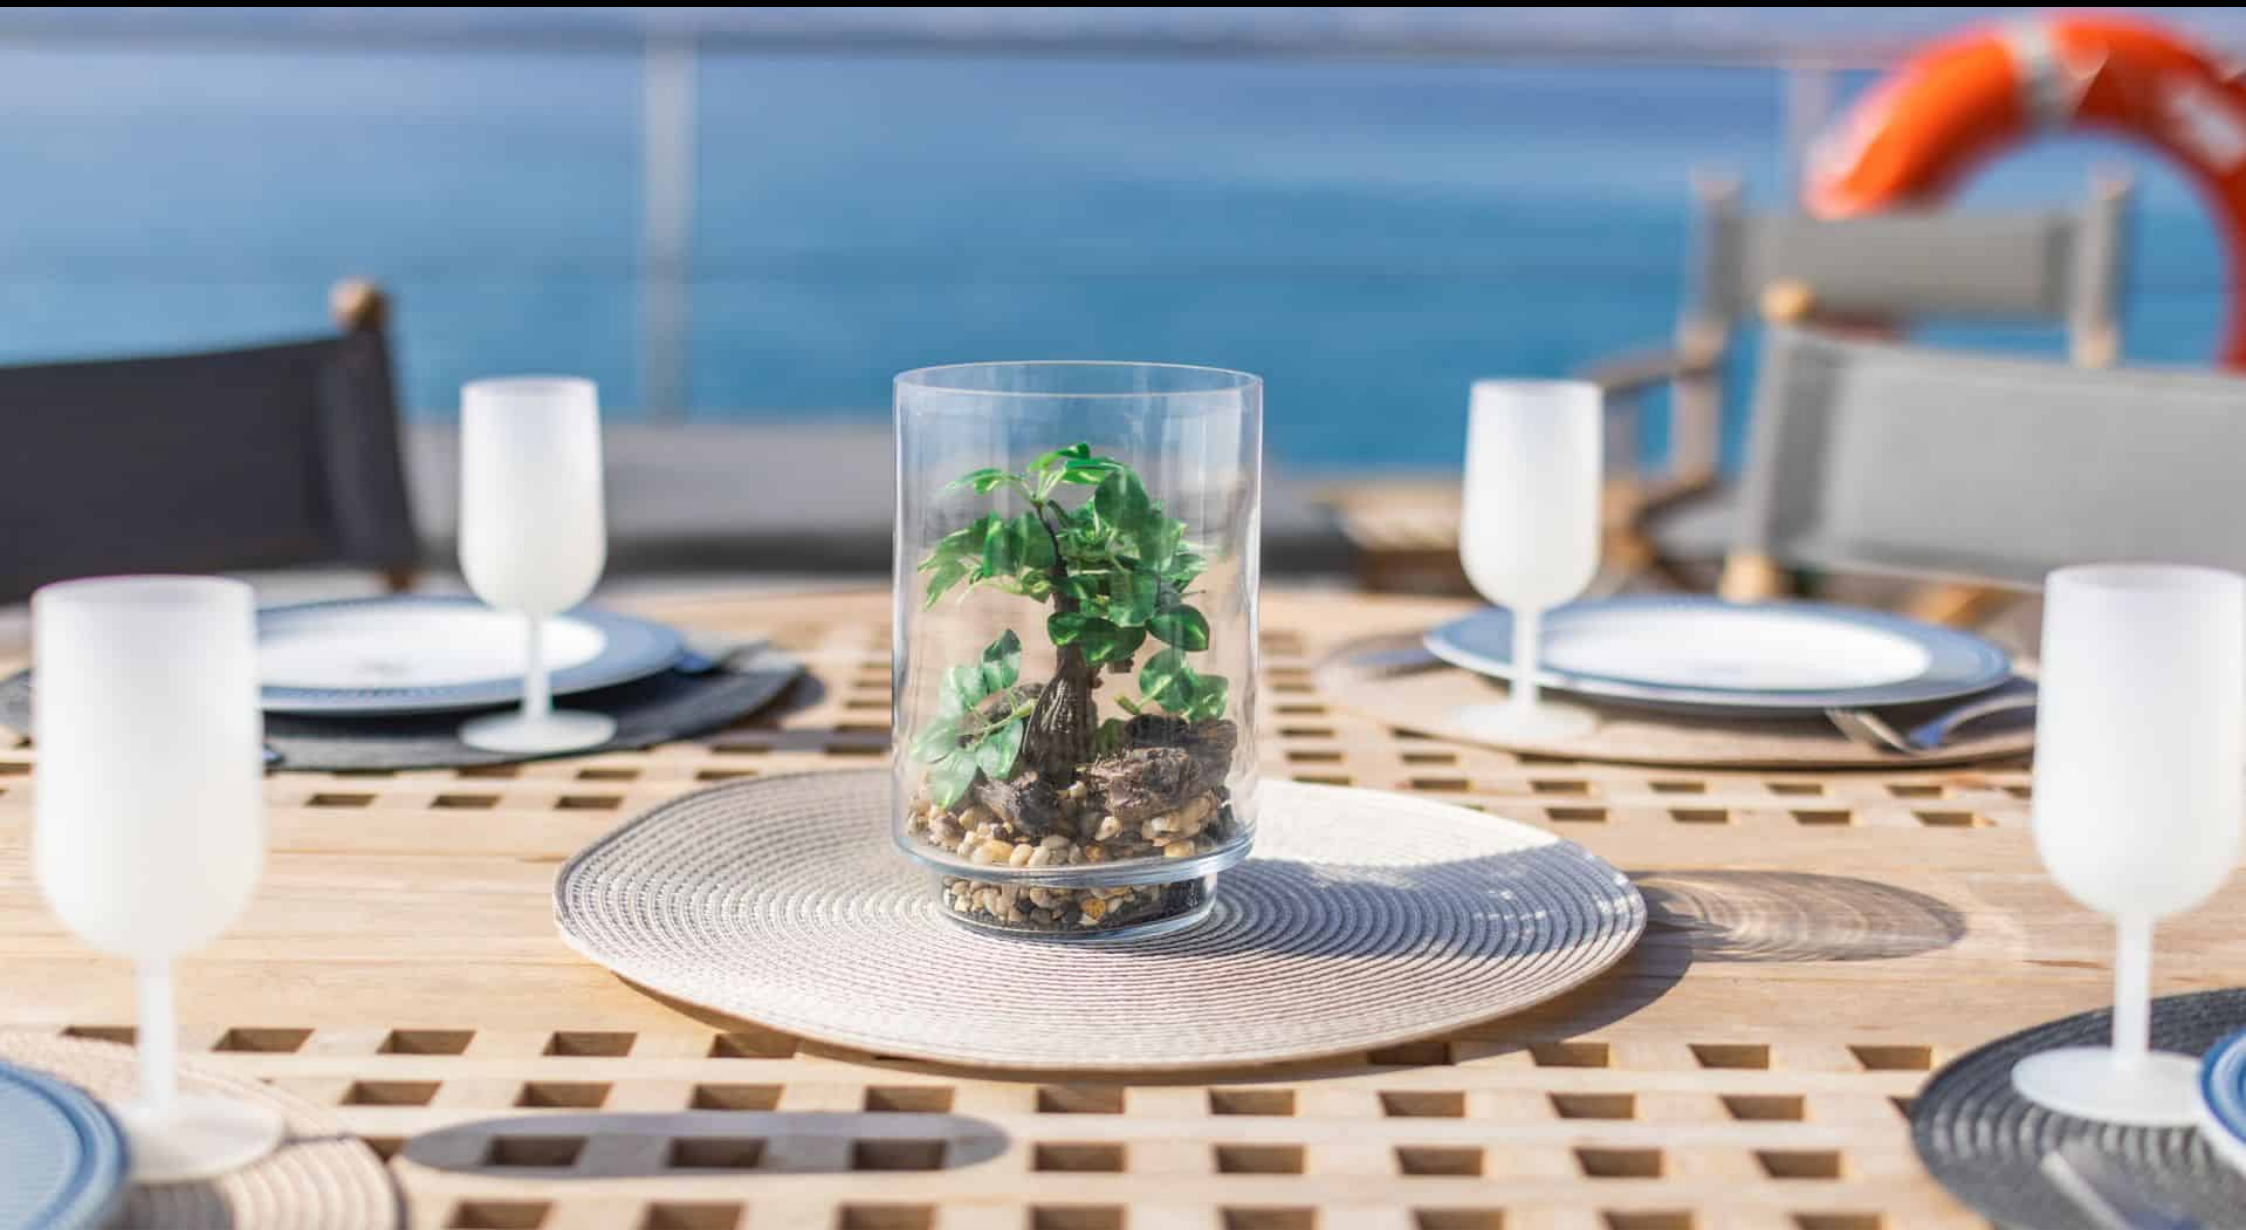

EXTERIOR DESIGN

INTERIOR DESIGN

GALLERY LIFESTYLE

Specifications

Low rate per day

6 400 €

High rate per day

6 400 €