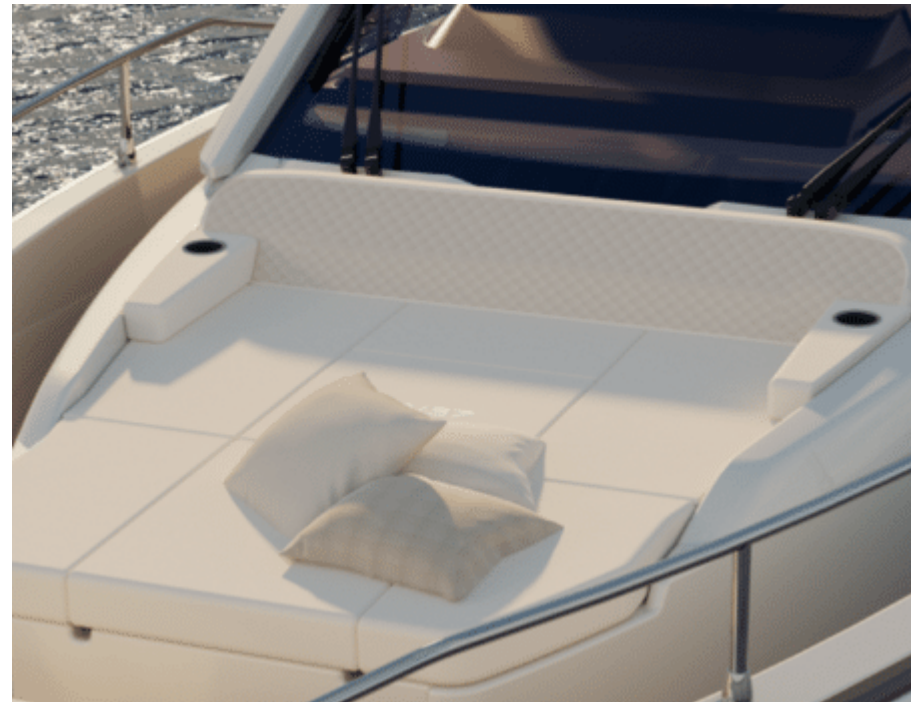

M/Y DB 37

Length
11.84m
38.85 ft.

Guests
11

Cabins
2

Crew
1

M/Y DB 37

Fridge

Kitchen

Microwave

Shower

Snorkeling gears

Sunbeds

Toilet

Air Conditioning

Sound System

EXTERIOR DESIGN

INTERIOR DESIGN

GALLERY LIFESTYLE

Specifications

Low rate per day

3 000 €

High rate per day

3 000 €

Summer low rate per week