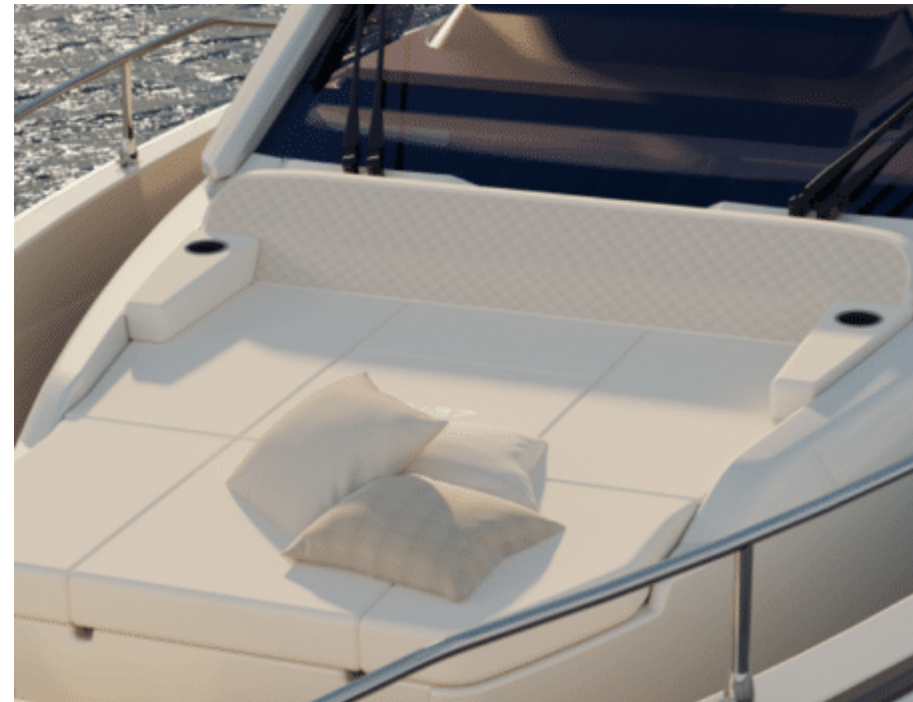

M/Y DB 37

Length
11.84m
38.85 ft.

Guests
11

Cabins
2

Crew
1

M/Y DB 37

Fridge

Kitchen

Microwave

Shower

Snorkeling gears

Sunbeds

Toilet

Air Conditioning

Sound System

EXTERIOR DESIGN

INTERIOR DESIGN

GALLERY LIFESTYLE

Specifications

Low rate per day

3 000 €

High rate per day

3 000 €

Summer low rate per week