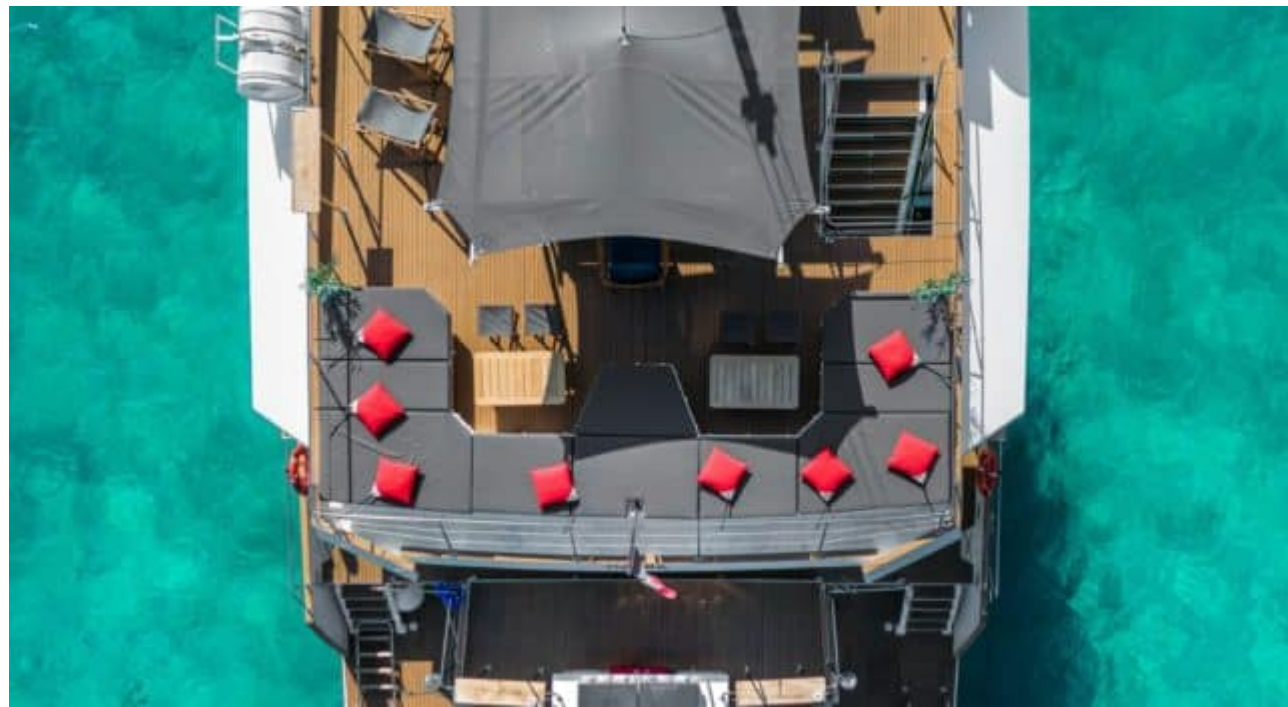

# M/Y POWER DAY ONE

-  Barbecue
-  Fridge
-  Kitchen
-  Shower
-  Snorkeling gears
-  Sunbeds
-  Toilet
-  Air Conditioning
-  Paddle Boards x 2
-  Sound System
-  WC

# EXTERIOR DESIGN

# GALLERY LIFESTYLE