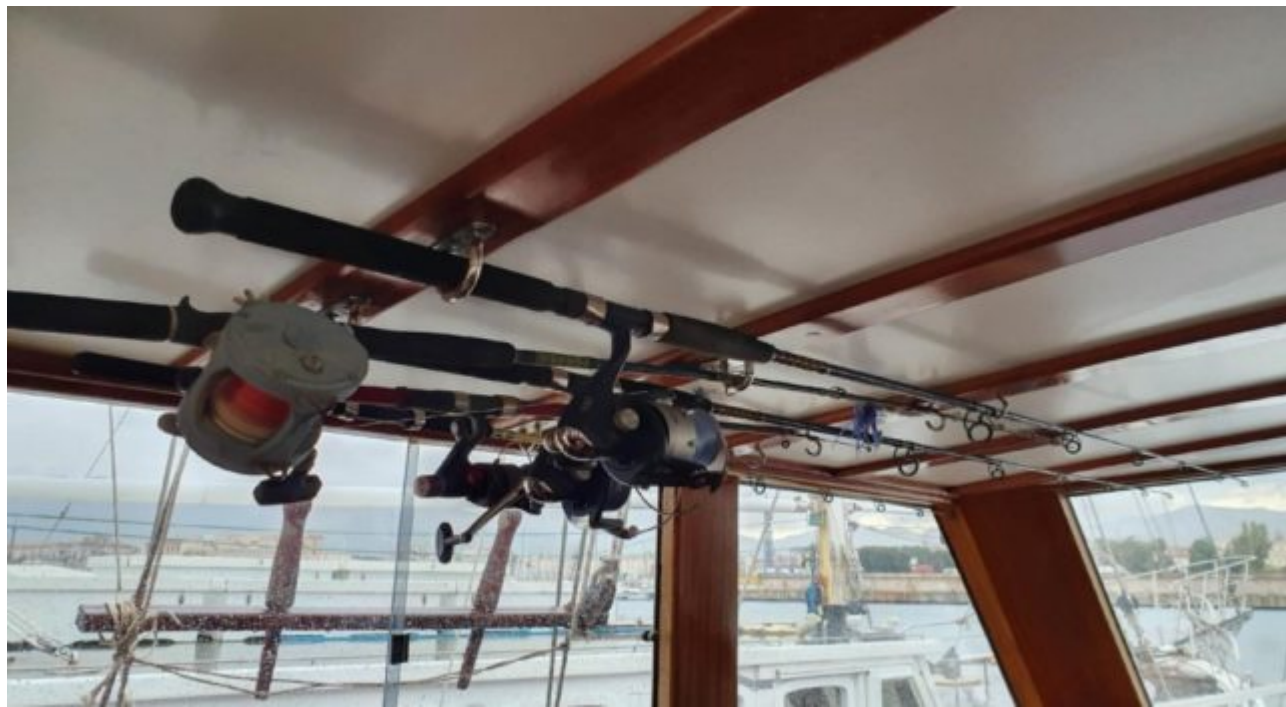

S/Y TERSANE IV

 Length
24.00m 78.74 ft.

 **12** PAX

Guests
12

 **6**

Cabins
6

Crew
3

S/Y TERSANE IV

-  Fridge
-  Kitchen
-  Microwave
-  Shower
-  Snorkeling gears
-  Sunbeds
-  Toilet
-  Air Conditioning
-  Kayaking
-  Paddle Board
-  Television
-  Waterski
-  Wifi

EXTERIOR DESIGN

INTERIOR DESIGN

GALLERY LIFESTYLE