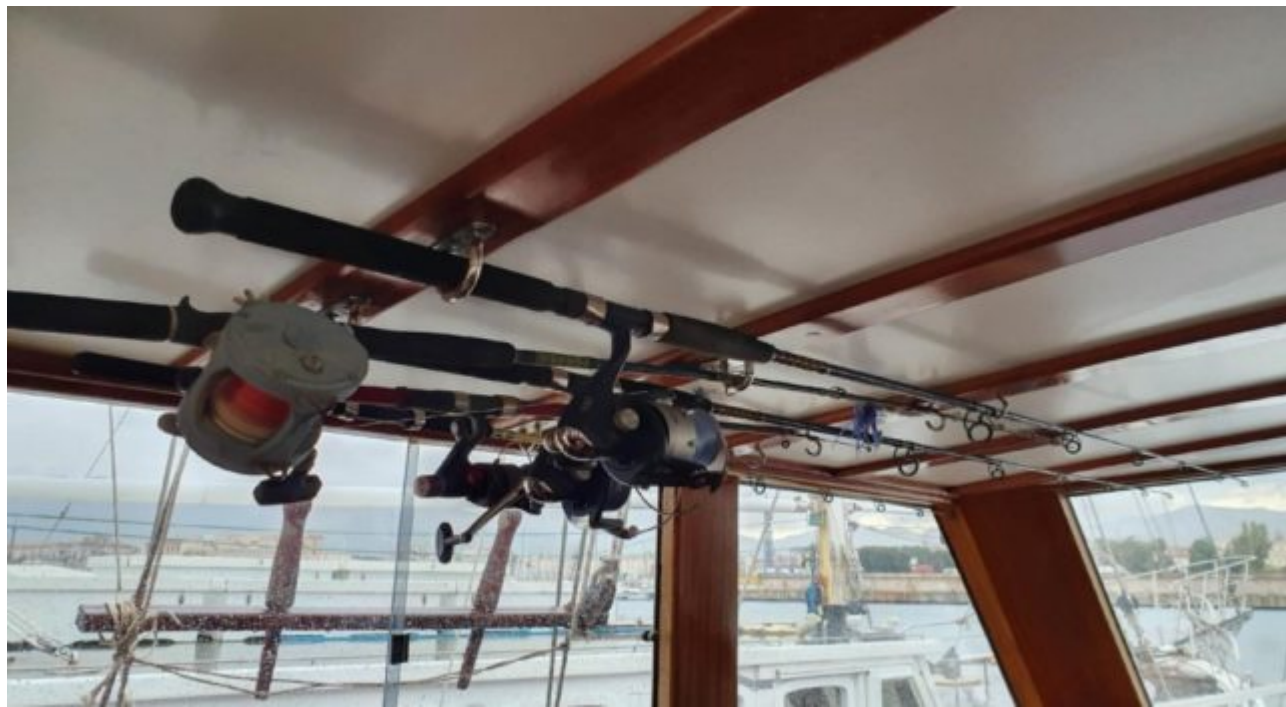

S/Y TERSANE IV

 Length
24.00m 78.74 ft.

 12 p.p.m.

Guests
12

Cabins
6

Crew
3

S/Y TERSANE IV

-  Fridge
-  Kitchen
-  Microwave
-  Shower
-  Snorkeling gears
-  Sunbeds
-  Toilet
-  Air Conditioning
-  Kayaking
-  Paddle Board
-  Television
-  Waterski
-  Wifi

 Winter low rate per week
14 800 €

 Winter high rate per week
14 800 €

 Builder
Custom Build

 Year built
2007

 Length
24.00 m

 Guests Cruising
12

 Cabins
6

Winter Cruising Area(s)
Italy & Sicily, West Mediterranean

Summer Cruising Area(s)
Italy & Sicily, West Mediterranean

Crew
3

Max speed
9 knots

Cruising speed
8 knots

Fuel consumption
70 L/Hr

Type of cabins
6 (6 x Double)
