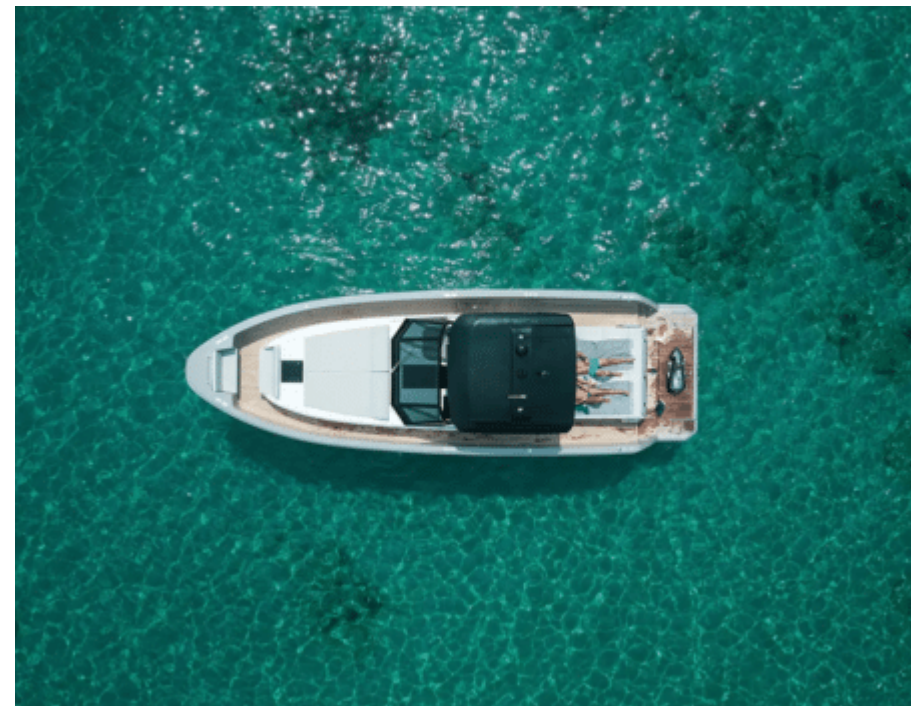

Med 42

Fridge

Shower

Sunbeds

Toilet

Snorkeling Gear

Sound System