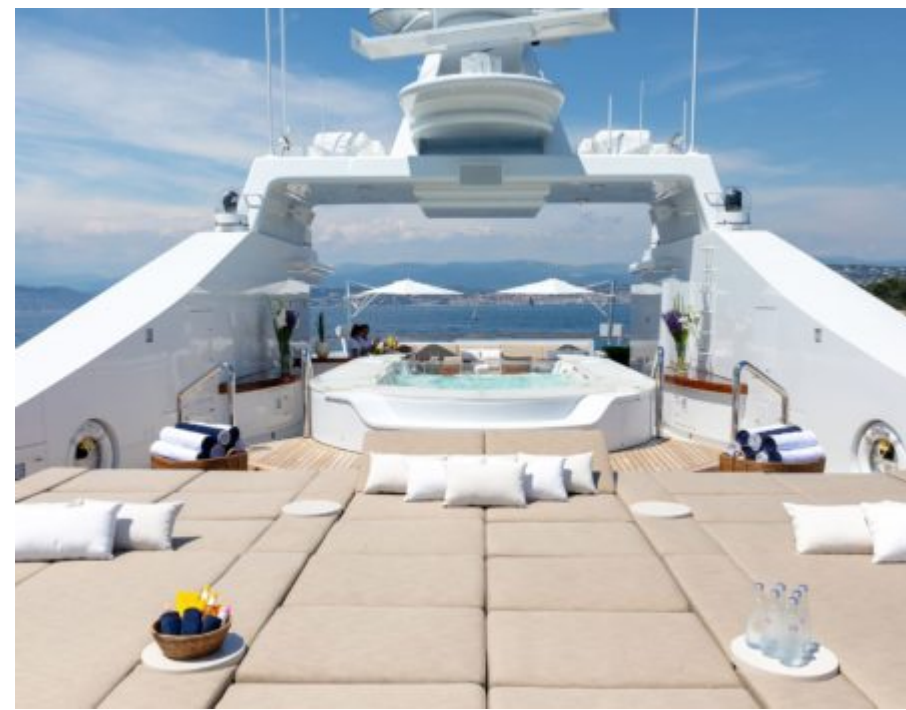

*M/Y TREEHOUSE
(EX HELIOS)*

 Length
59m 193.57 ft.

 Guests
12

 Cabins
7

 Crew
16

M/Y TREEHOUSE (EX HELIOS)

-  Air Conditioning
-  Fishing Gear
-  Flyboard
-  Gym Equipment
-  Jacuzzi
-  Jetski x 3
-  Paddle Boards x 4
-  Seabob x 3
-  Stabilisers at anchor
-  Stabilisers underway
-  Tender
-  Wakeboard
-  Waterskis
-  Wifi
-  Scuba diving
-  Water slide

EXTERIOR DESIGN

INTERIOR DESIGN

GALLERY LIFESTYLE

Specifications

Summer low rate per week

400 000 €

Summer high rate per week

400 000 €