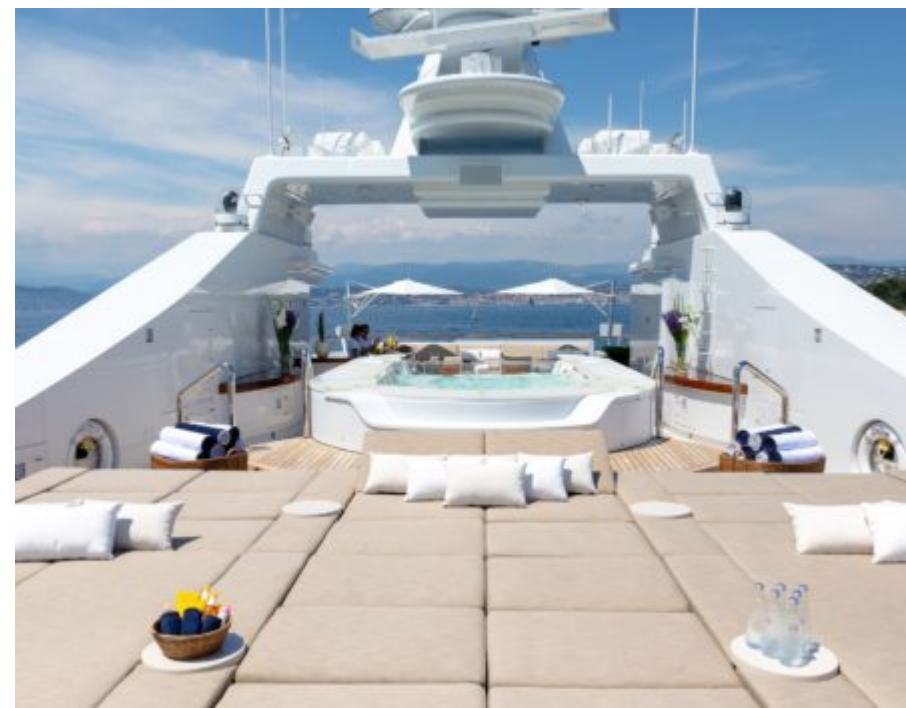

*M/Y TREEHOUSE
(EX HELIOS)*

 Length
59m 193.57 ft.

 Guests
12

 Cabins
7

 Crew
16

M/Y TREEHOUSE (EX HELIOS)

-  Air Conditioning
-  Fishing Gear
-  Flyboard
-  Gym Equipment
-  Jacuzzi
-  Jetski x 3
-  Paddle Boards x 4
-  Seabob x 3
-  Stabilisers at anchor
-  Stabilisers underway
-  Tender
-  Wakeboard
-  Waterskis
-  Wifi
-  Scuba diving
-  Water slide

EXTERIOR DESIGN

INTERIOR DESIGN

GALLERY LIFESTYLE

Specifications

Summer low rate per week

400 000 €

Summer high rate per week

400 000 €