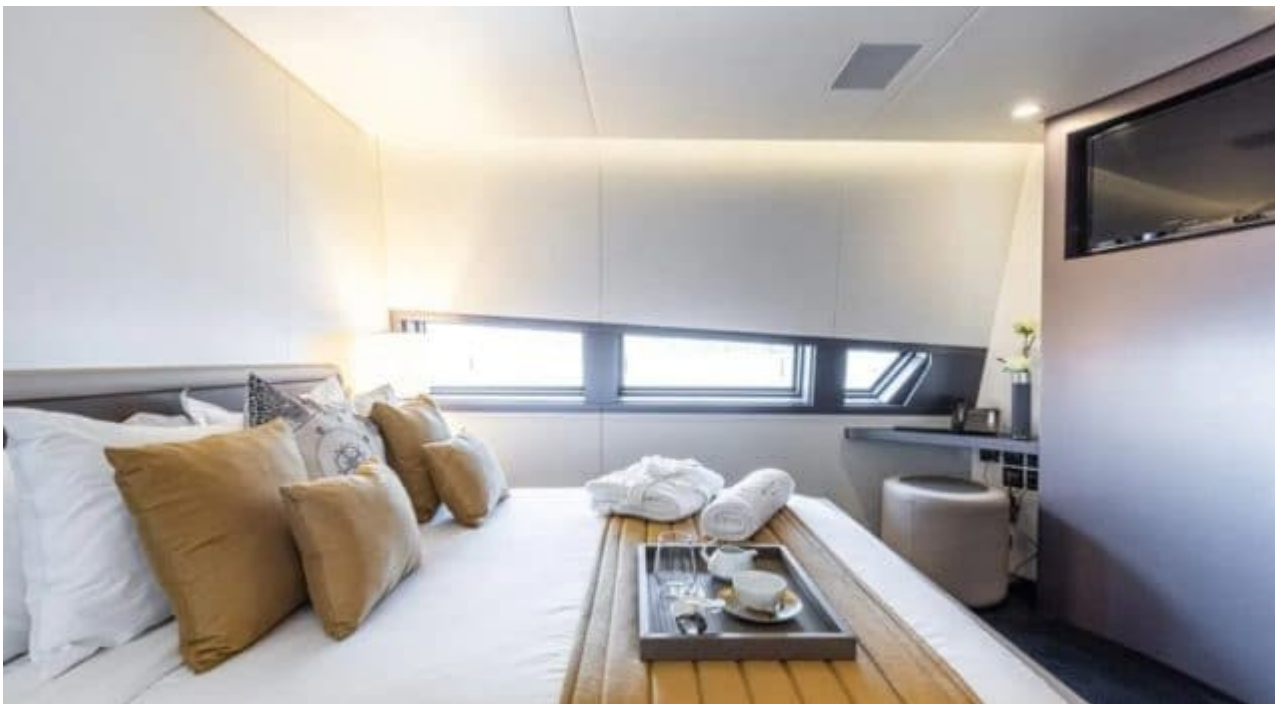

INTERIOR DESIGN

GALLERY LIFESTYLE

Specifications

Summer low rate per week

160 000 €

Summer high rate per week

160 000 €

Winter low rate per week