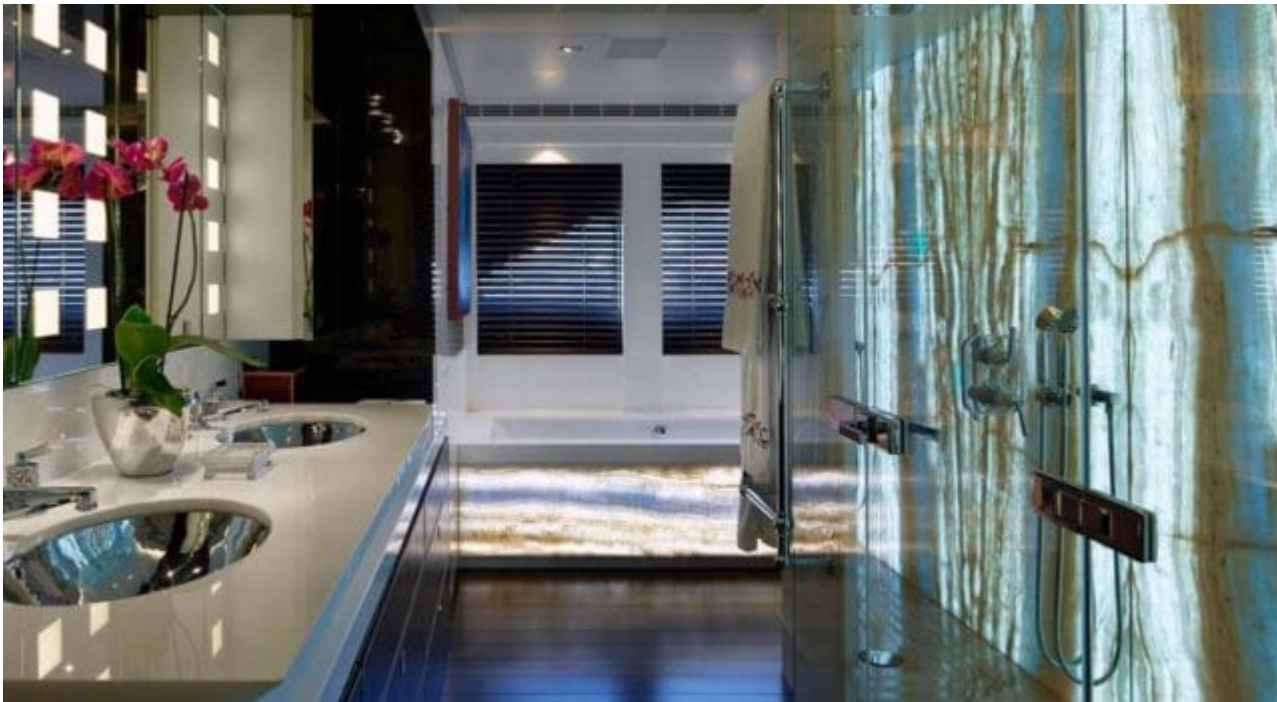

EXTERIOR DESIGN

INTERIOR DESIGN

GALLERY LIFESTYLE

Specifications

Summer low rate per week

230 000 €

Summer high rate per week

260 000 €