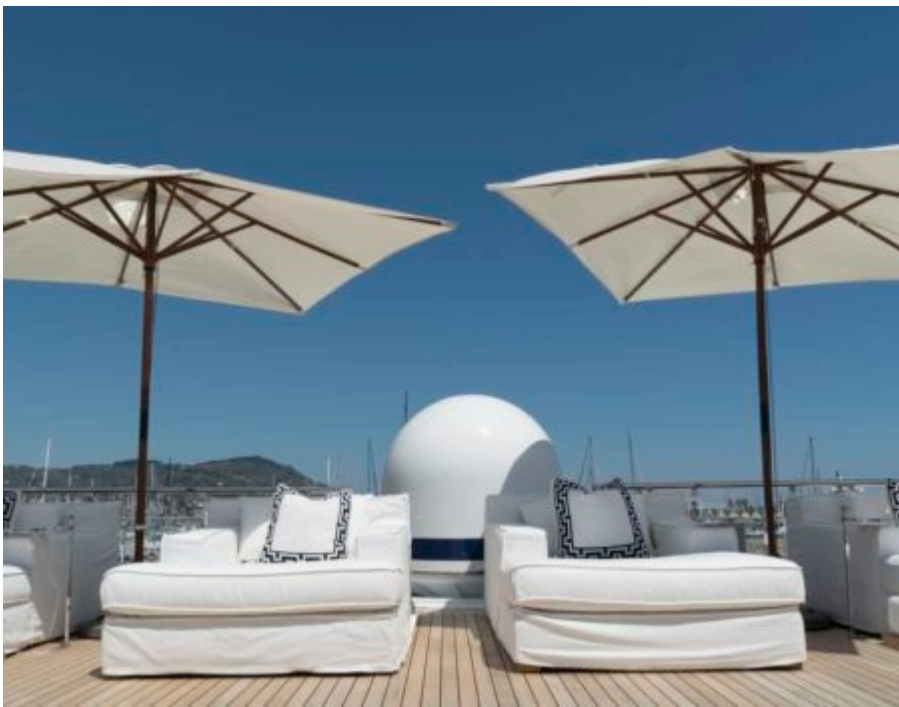

M/Y OCEANA

Length
55m
180.45 ft.

Guests
12

Cabins
4

Crew
12

M/Y OCEANA

-  Air Conditioning
-  Gym Equipment
-  Jacuzzi
-  Jetski x 2
-  Kayaks x 2
-  Paddle Boards x 2
-  Seabob x 2
-  Snorkeling Gear
-  Stabilisers at anchor
-  Stabilisers underway
-  Tender
-  Towable water toys
-  Wakeboard
-  Waterskis
-  Wifi

EXTERIOR DESIGN

INTERIOR DESIGN

GALLERY LIFESTYLE

Specifications

Summer low rate per week

197 000 €

Summer high rate per week

217 000 €