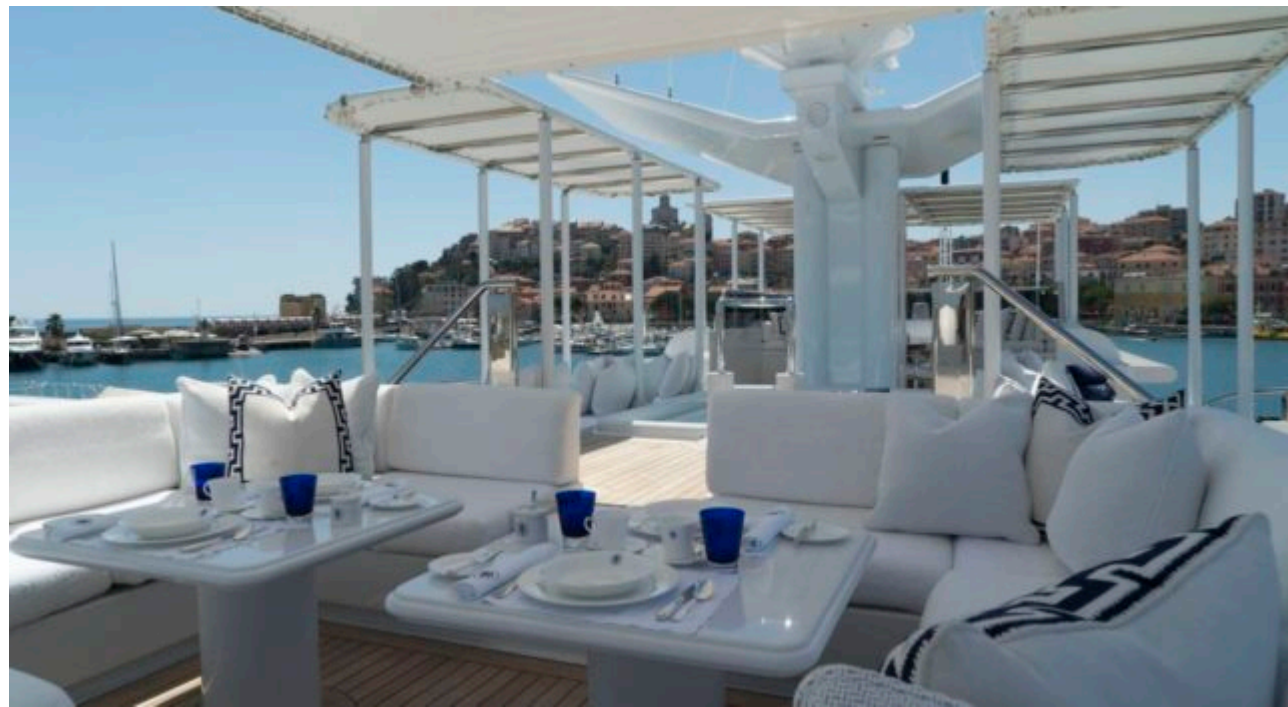

M/Y OCEANA

Length
55m
180.45 ft.

Guests
12

Cabins
4

Crew
12

M/Y OCEANA

-  Air Conditioning
-  Gym Equipment
-  Jacuzzi
-  Jetski x 2
-  Kayaks x 2
-  Paddle Boards x 2
-  Seabob x 2
-  Snorkeling Gear
-  Stabilisers at anchor
-  Stabilisers underway
-  Tender
-  Towable water toys
-  Wakeboard
-  Waterskis
-  Wifi

EXTERIOR DESIGN

INTERIOR DESIGN

GALLERY LIFESTYLE

Specifications

Summer low rate per week

197 000 €

Summer high rate per week

217 000 €