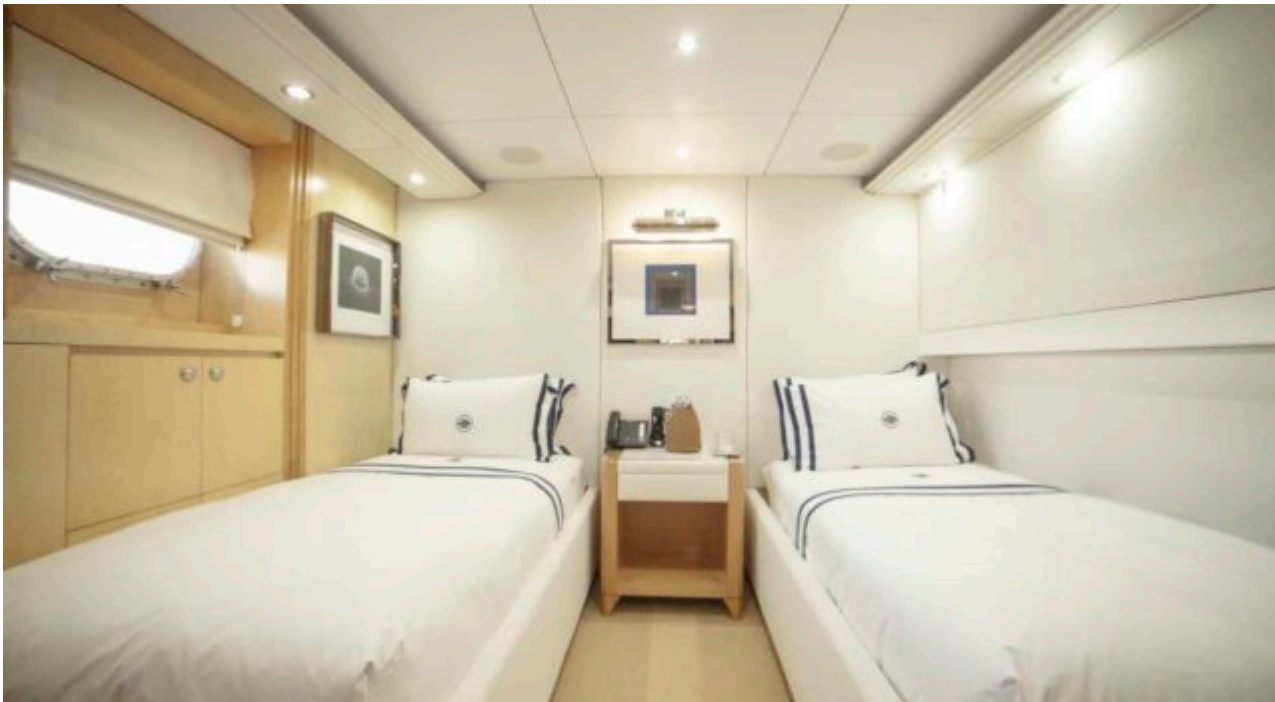

## M/Y OCEANA

Length  
**55m**  
180.45 ft.

Guests  
**12**

Cabins  
**4**

Crew  
**12**

# INTERIOR DESIGN

# GALLERY LIFESTYLE

55 m

Guests Cruising

12

Cabins

4

Winter Cruising Area(s)

West Mediterranean

Summer Cruising Area(s)