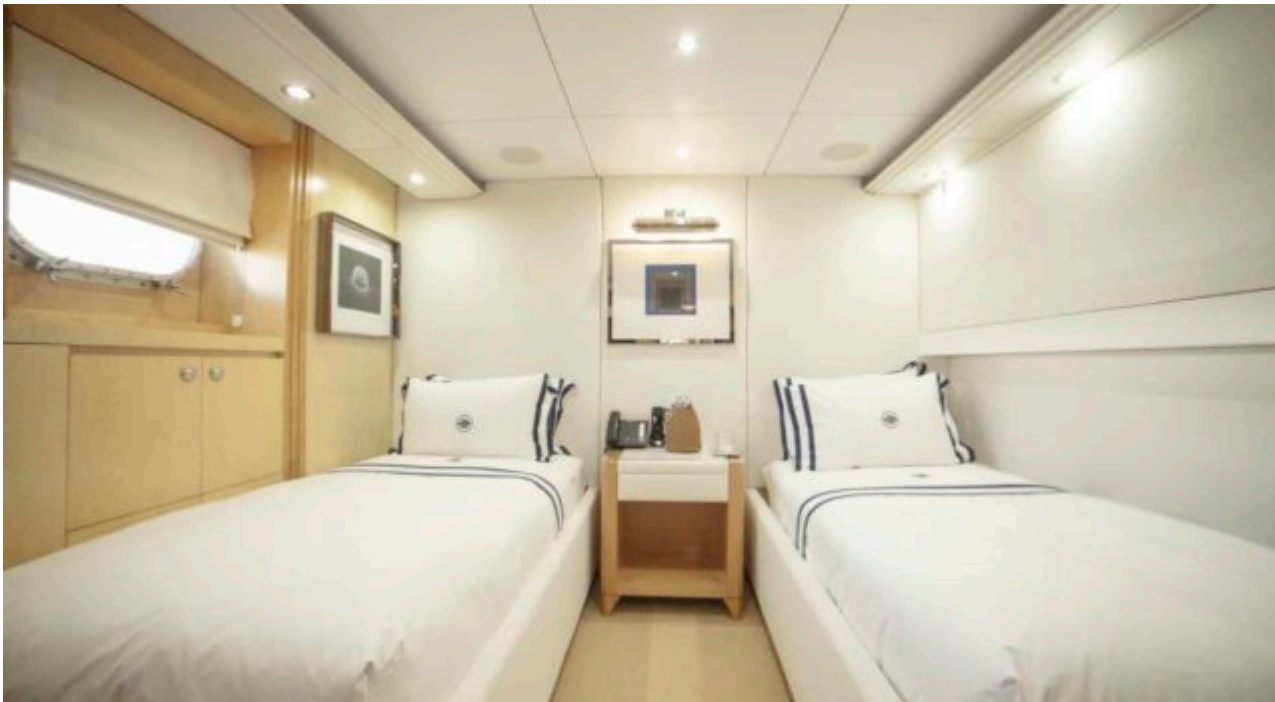

M/Y OCEANA

Length
55m
180.45 ft.

Guests
12

Cabins
4

Crew
12

M/Y OCEANA

-  Air Conditioning
-  Gym Equipment
-  Jacuzzi
-  Jetski x 2
-  Kayaks x 2
-  Paddle Boards x 2
-  Seabob x 2
-  Snorkeling Gear
-  Stabilisers at anchor
-  Stabilisers underway
-  Tender
-  Towable water toys
-  Wakeboard
-  Waterskis
-  Wifi

EXTERIOR DESIGN

INTERIOR DESIGN

GALLERY LIFESTYLE

Specifications

Summer low rate per week

197 000 €

Summer high rate per week

217 000 €

Year refit

2016

Length

55 m

Guests Cruising

12

Cabins

4