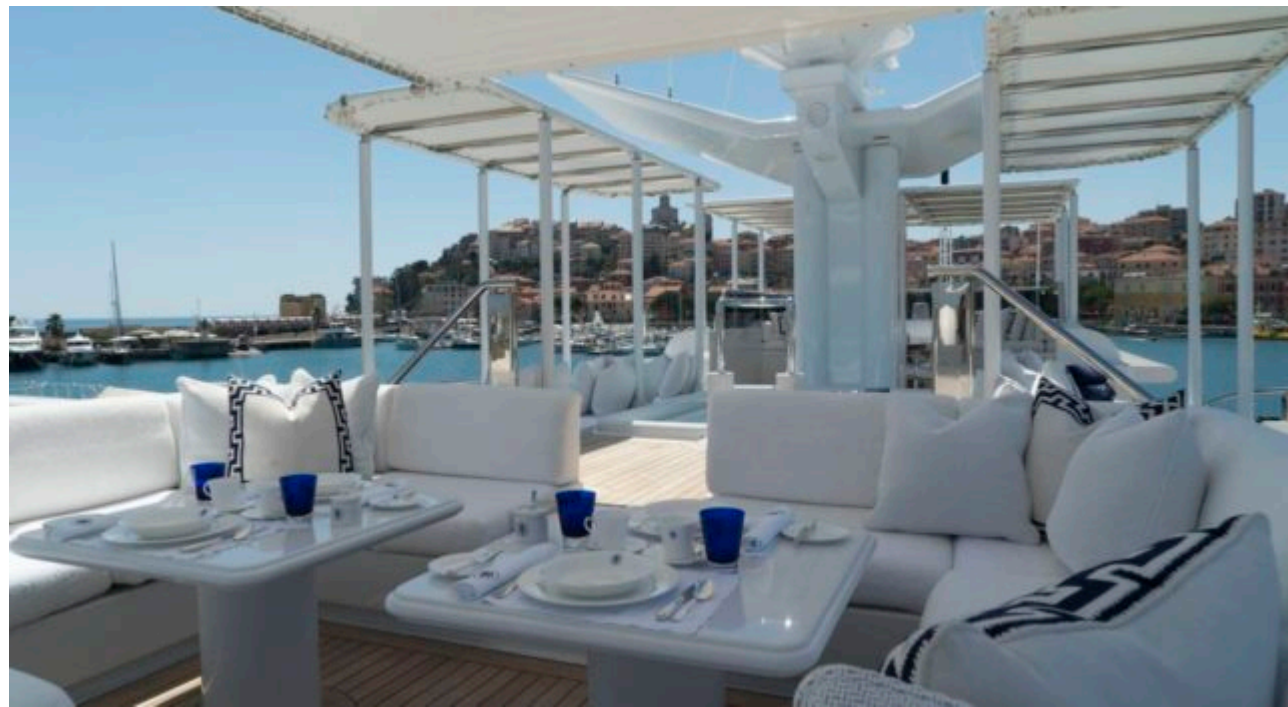

# M/Y OCEANA

-  Air Conditioning
-  Gym Equipment
-  Jacuzzi
-  Jetski x 2
-  Kayaks x 2
-  Paddle Boards x 2
-  Seabob x 2
-  Snorkeling Gear
-  Stabilisers at anchor
-  Stabilisers underway
-  Tender
-  Towable water toys
-  Wakeboard
-  Waterskis
-  Wifi

# EXTERIOR DESIGN

# GALLERY LIFESTYLE