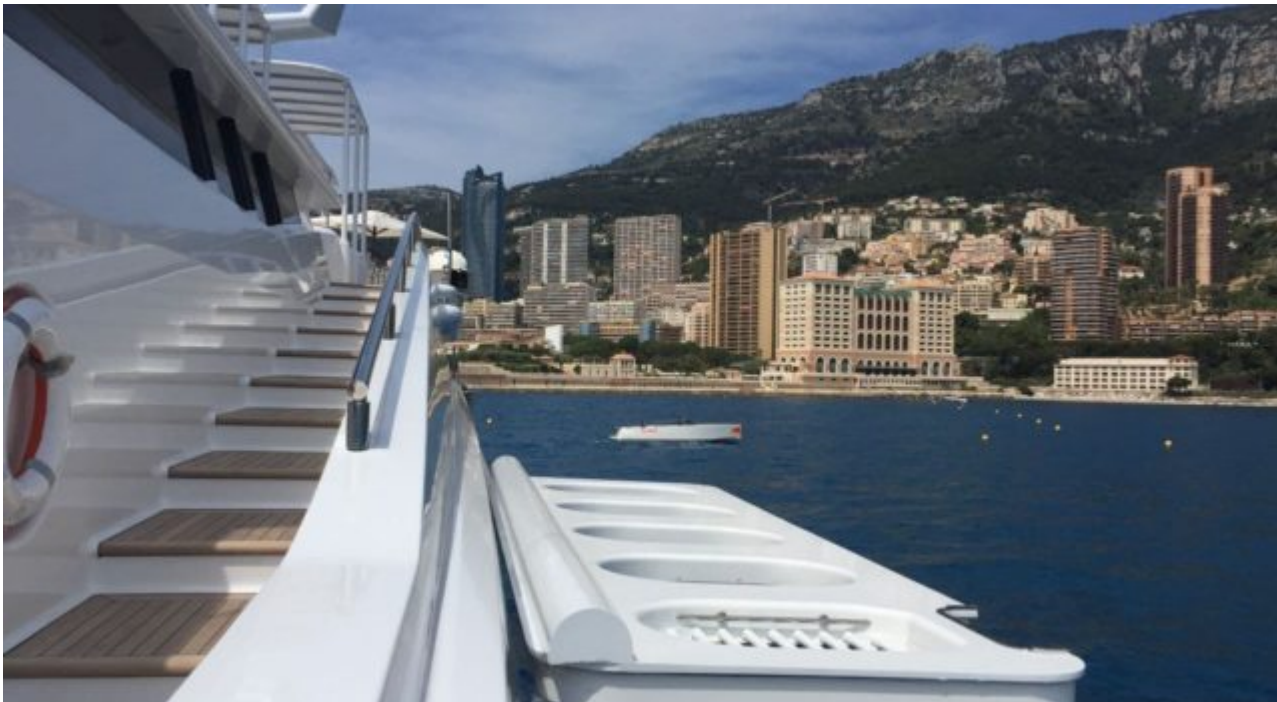

# M/Y OCEANA

-  Air Conditioning
-  Gym Equipment
-  Jacuzzi
-  Jetski x 2
-  Kayaks x 2
-  Paddle Boards x 2
-  Seabob x 2
-  Snorkeling Gear
-  Stabilisers at anchor
-  Stabilisers underway
-  Tender
-  Towable water toys
-  Wakeboard
-  Waterskis
-  Wifi

# EXTERIOR DESIGN

# GALLERY LIFESTYLE