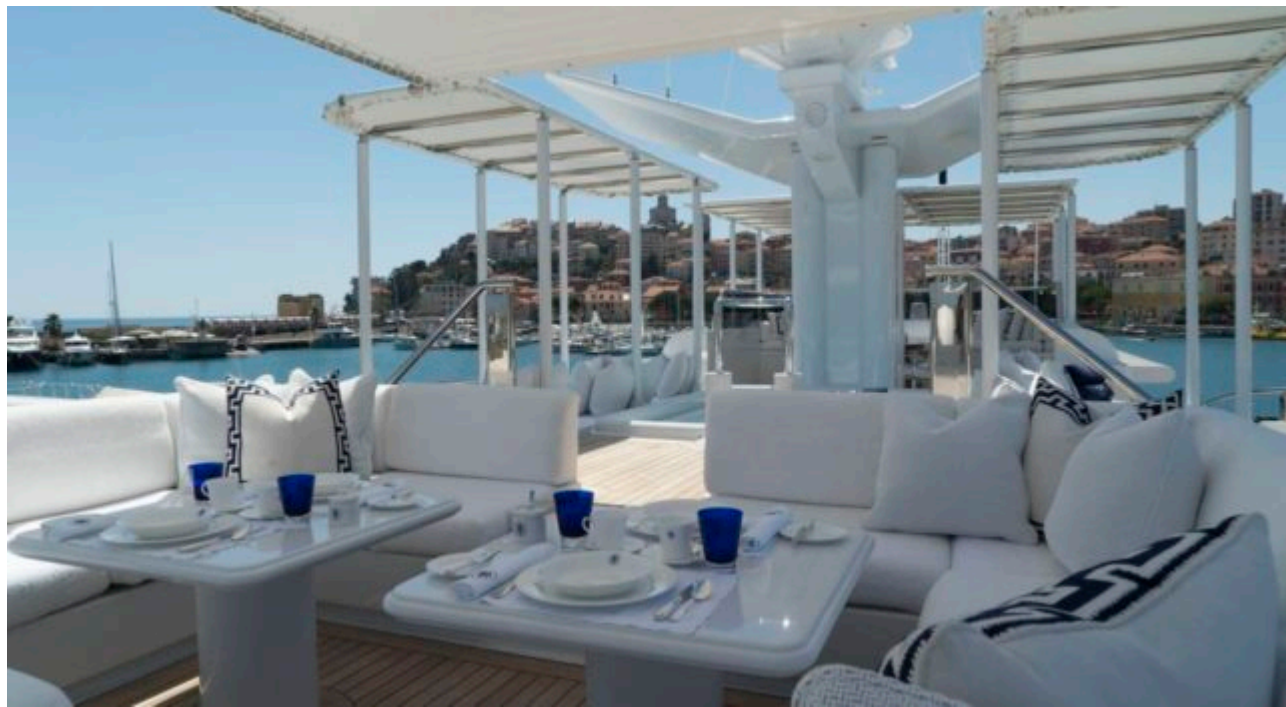

M/Y OCEANA

Length
55m
180.45 ft.

Guests
12

Cabins
4

Crew
12

M/Y OCEANA

-  Air Conditioning
-  Gym Equipment
-  Jacuzzi
-  Jetski x 2
-  Kayaks x 2
-  Paddle Boards x 2
-  Seabob x 2
-  Snorkeling Gear
-  Stabilisers at anchor
-  Stabilisers underway
-  Tender
-  Towable water toys
-  Wakeboard
-  Waterskis
-  Wifi

EXTERIOR DESIGN

INTERIOR DESIGN

GALLERY LIFESTYLE

Specifications

Summer low rate per week

197 000 €

Summer high rate per week

217 000 €