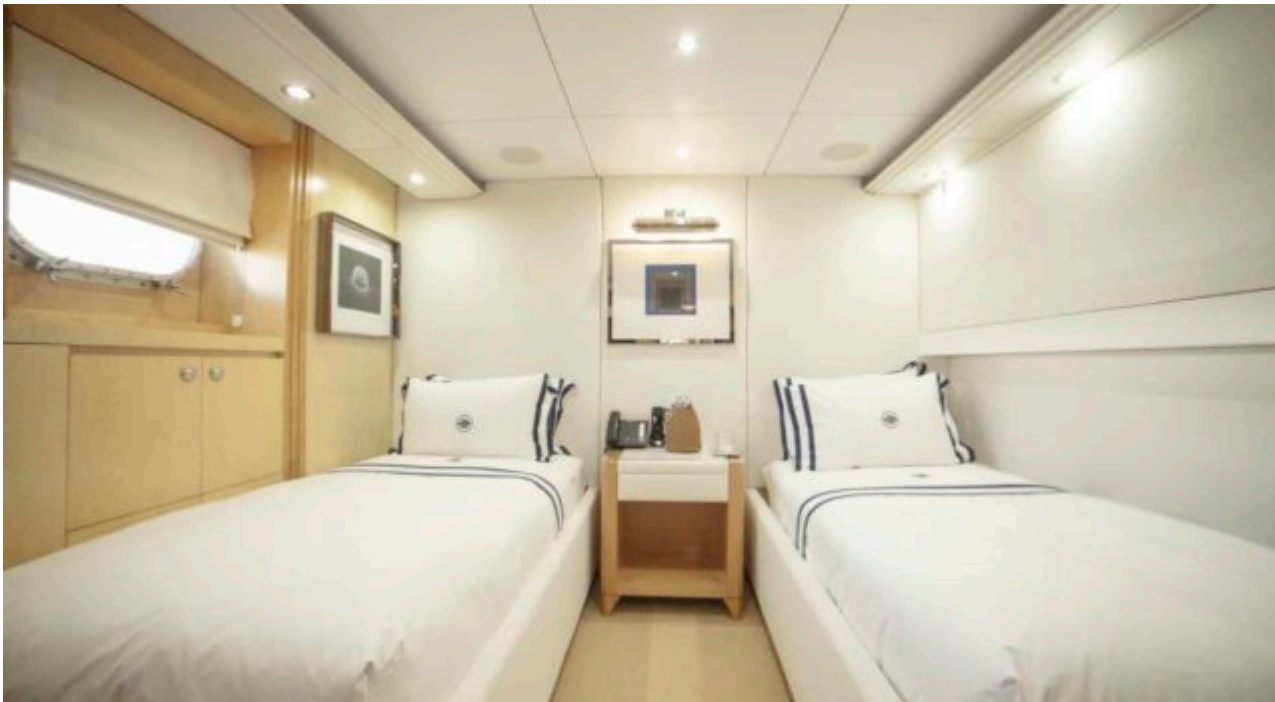

# M/Y OCEANA

Length  
**55m**  
180.45 ft.

Guests  
**12**

Cabins  
**4**

Crew  
**12**

# INTERIOR DESIGN

# GALLERY LIFESTYLE

55 m

Guests Cruising

12

Cabins

4

Winter Cruising Area(s)

West Mediterranean

Summer Cruising Area(s)