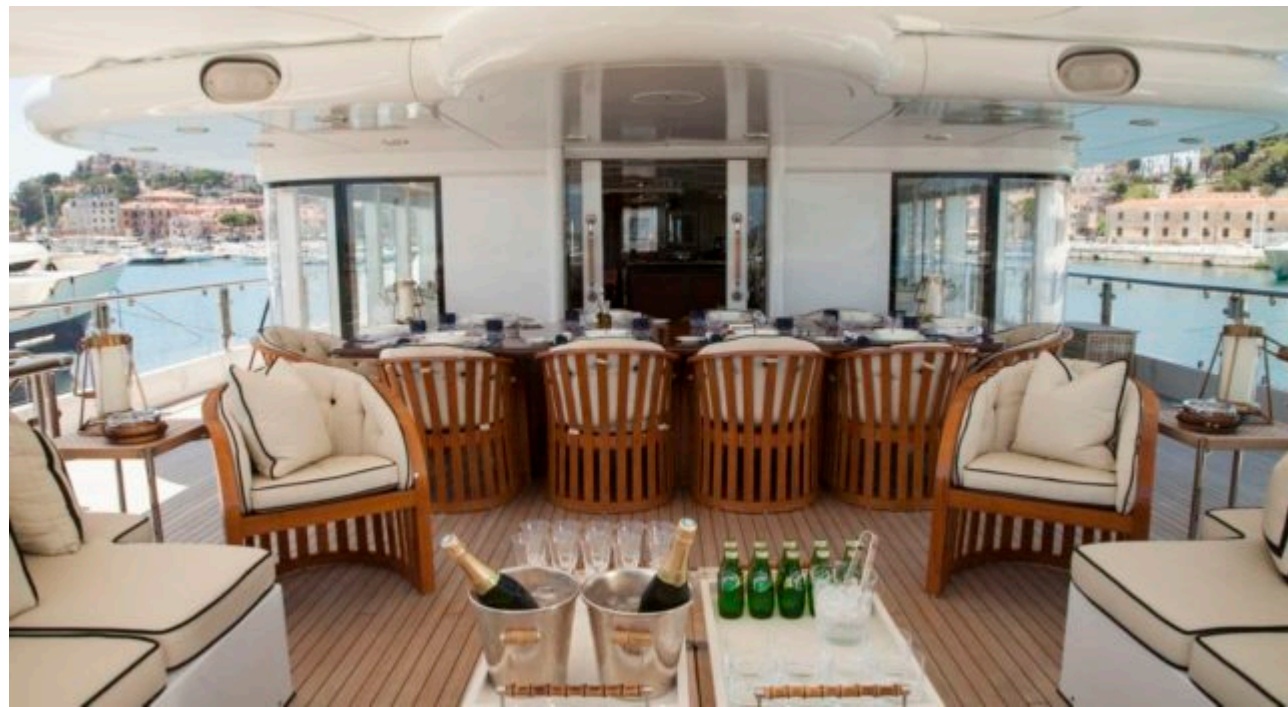

M/Y OCEANA

Length
55m
180.45 ft.

Guests
12

Cabins
4

Crew
12

M/Y OCEANA

-  Air Conditioning
-  Gym Equipment
-  Jacuzzi
-  Jetski x 2
-  Kayaks x 2
-  Paddle Boards x 2
-  Seabob x 2
-  Snorkeling Gear
-  Stabilisers at anchor
-  Stabilisers underway
-  Tender
-  Towable water toys
-  Wakeboard
-  Waterskis
-  Wifi

EXTERIOR DESIGN

INTERIOR DESIGN

GALLERY LIFESTYLE

Specifications

Summer low rate per week

197 000 €

Summer high rate per week

217 000 €