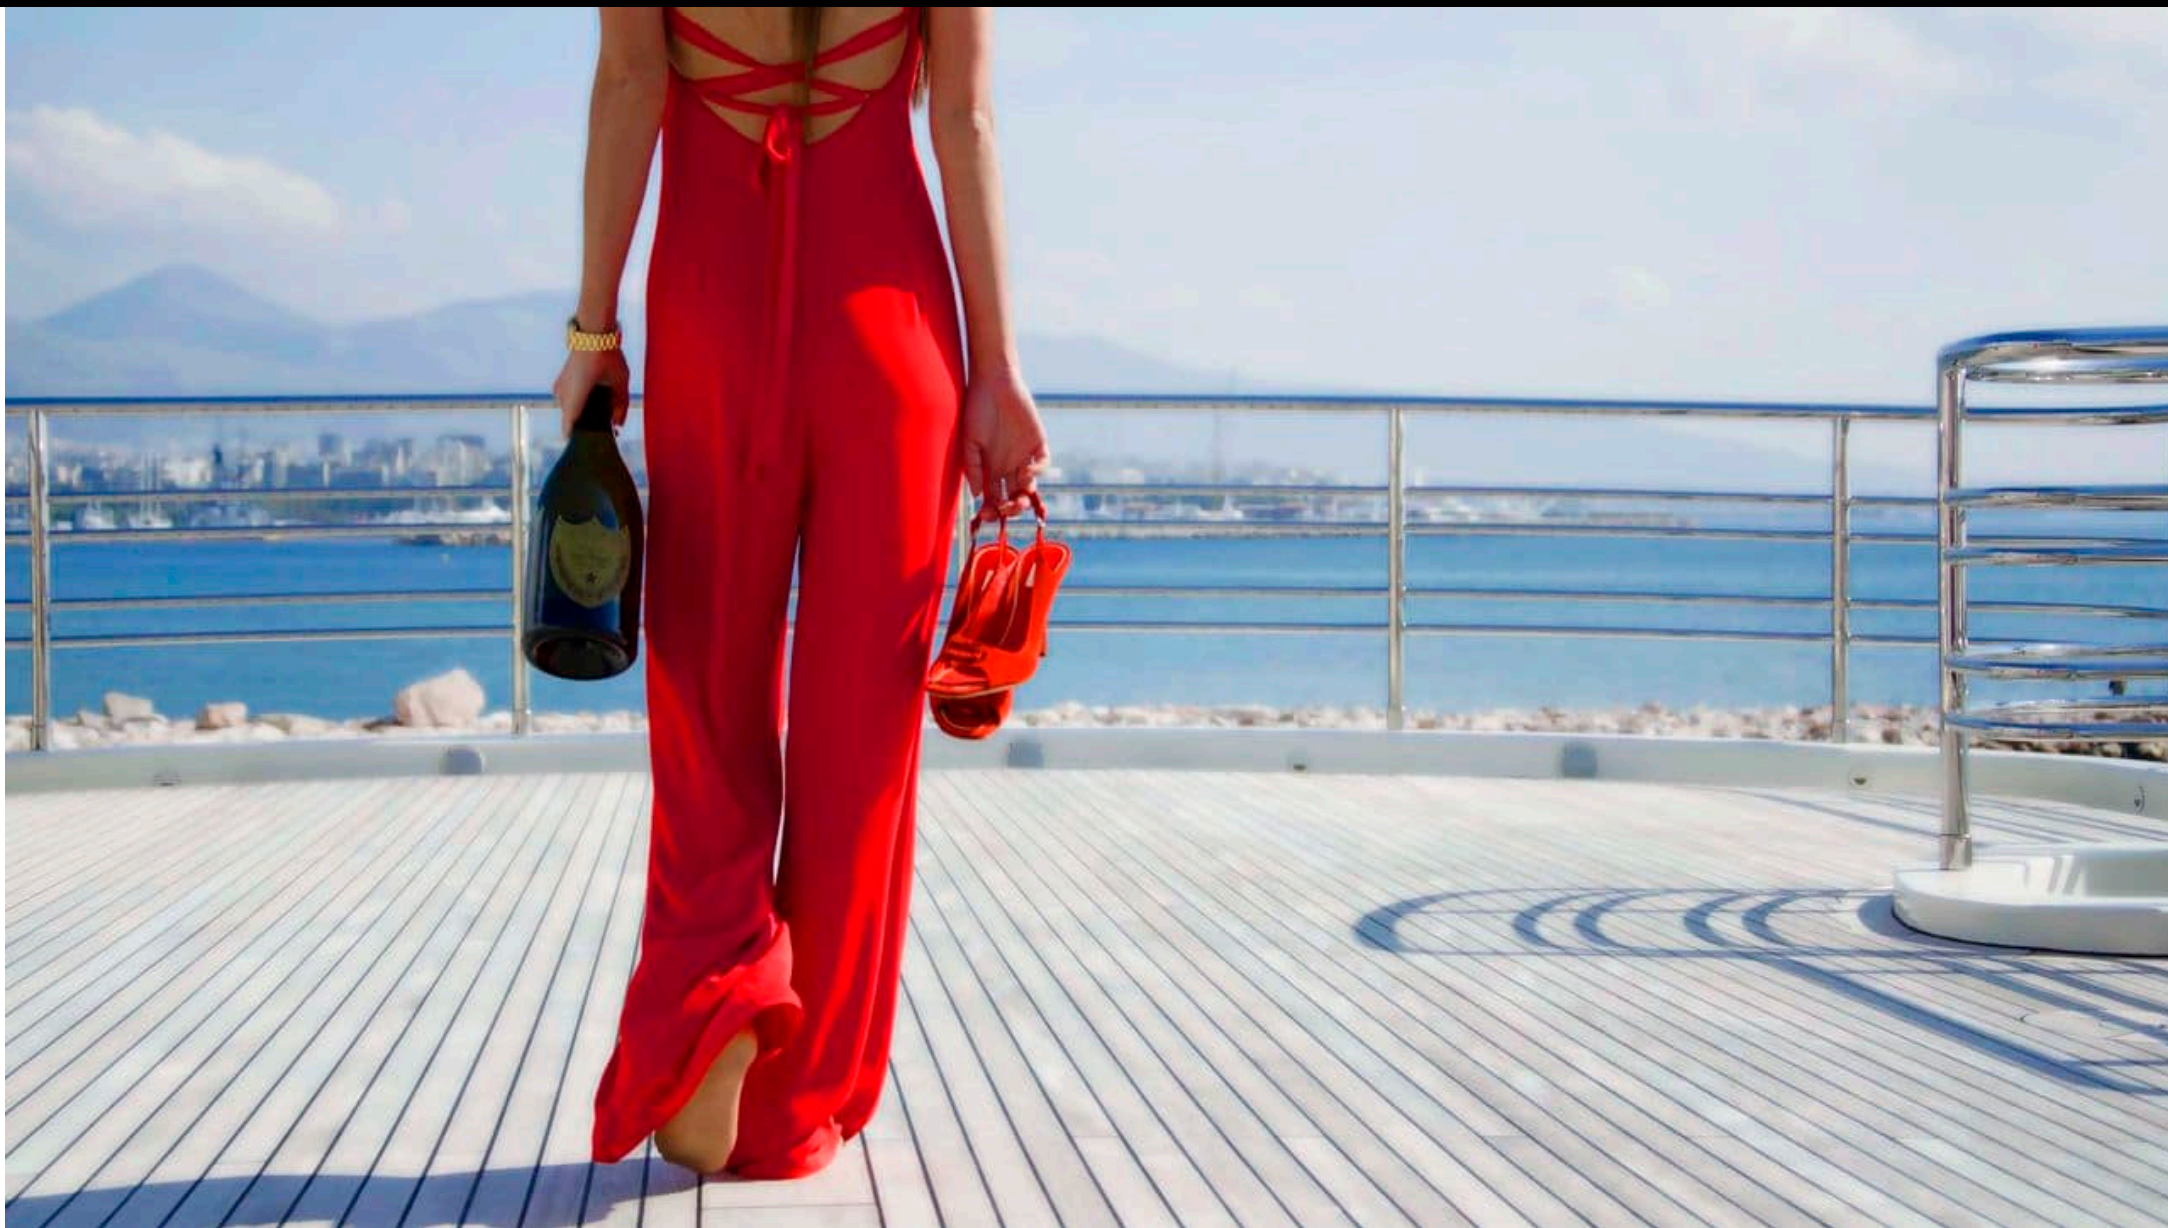

GALLERY LIFESTYLE