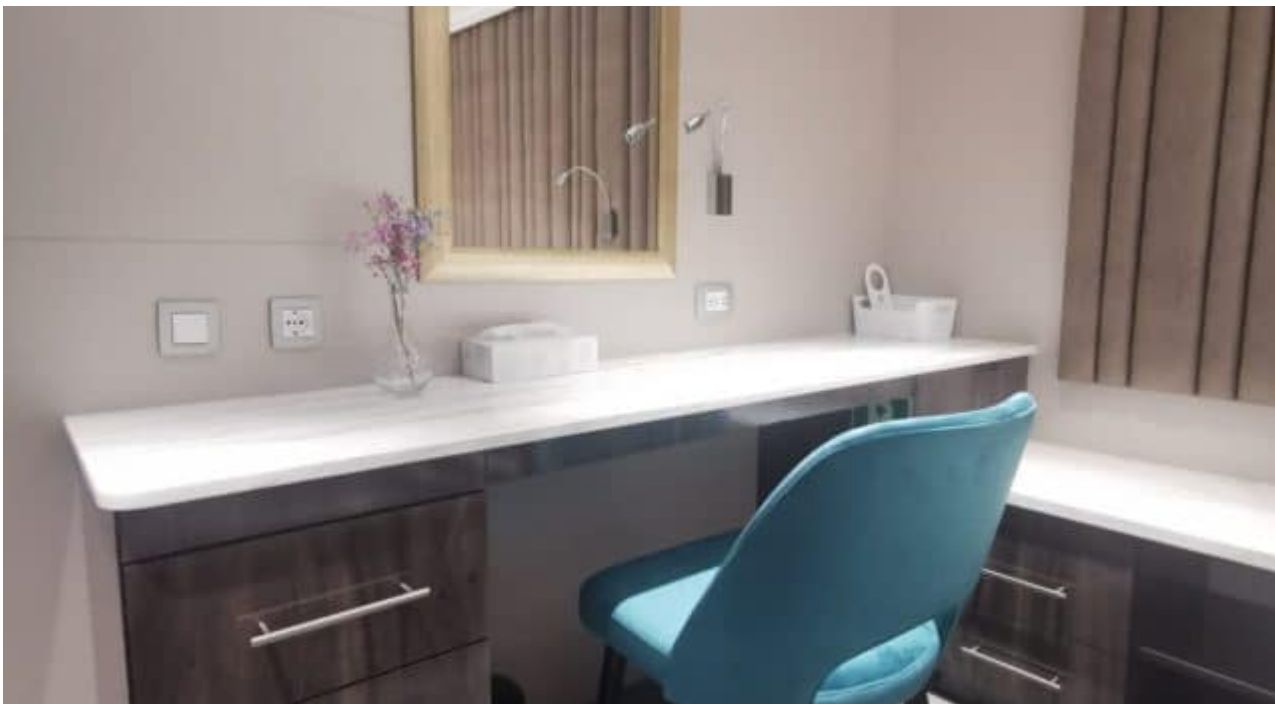

M/Y LADY ELEGANZA

Length
49m 160.76 ft.

Guests
36

Cabins
16

Crew
8

M/Y LADY ELEGANZA

-  Sunbeds
-  Air Conditioning
-  Fishing Gear
-  Jacuzzi
-  Jetski
-  Kayaking
-  Paddle Boards x 4
-  Snorkeling Gear
-  Sound System
-  Television
-  Tender
-  Wifi

EXTERIOR DESIGN

INTERIOR DESIGN

GALLERY LIFESTYLE

Specifications

Summer low rate per week

105 000 €

Summer high rate per week

105 000 €