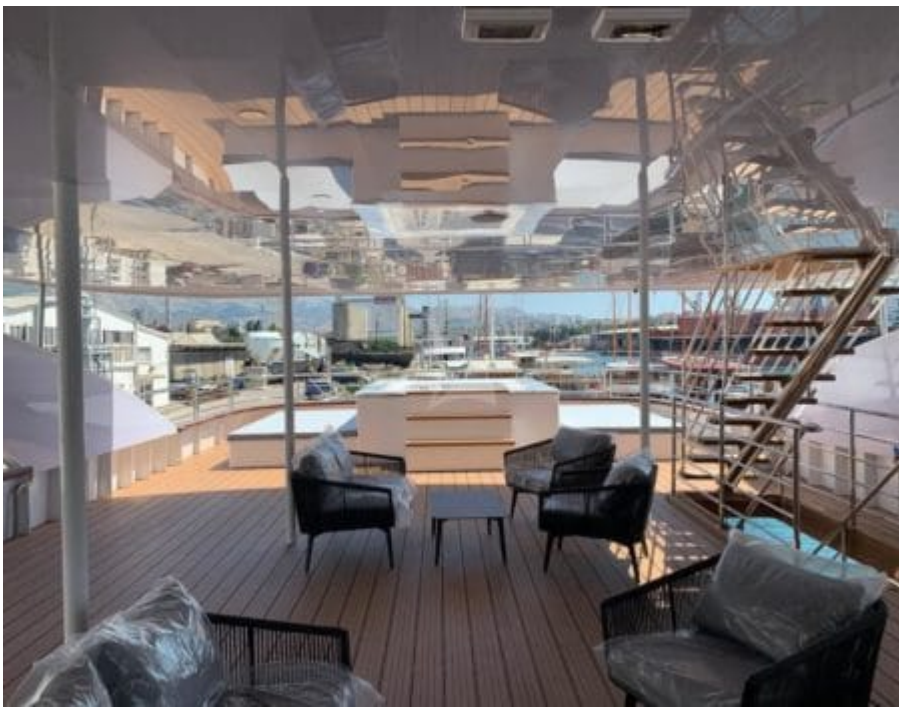

M/Y LADY ELEGANZA

Length
49m 160.76 ft.

Guests
36

Cabins
16

Crew
8

M/Y LADY ELEGANZA

-  Sunbeds
-  Air Conditioning
-  Fishing Gear
-  Jacuzzi
-  Jetski
-  Kayaking
-  Paddle Boards x 4
-  Snorkeling Gear
-  Sound System
-  Television
-  Tender
-  Wifi

EXTERIOR DESIGN

INTERIOR DESIGN

GALLERY LIFESTYLE

Specifications

Summer low rate per week

105 000 €

Summer high rate per week

105 000 €