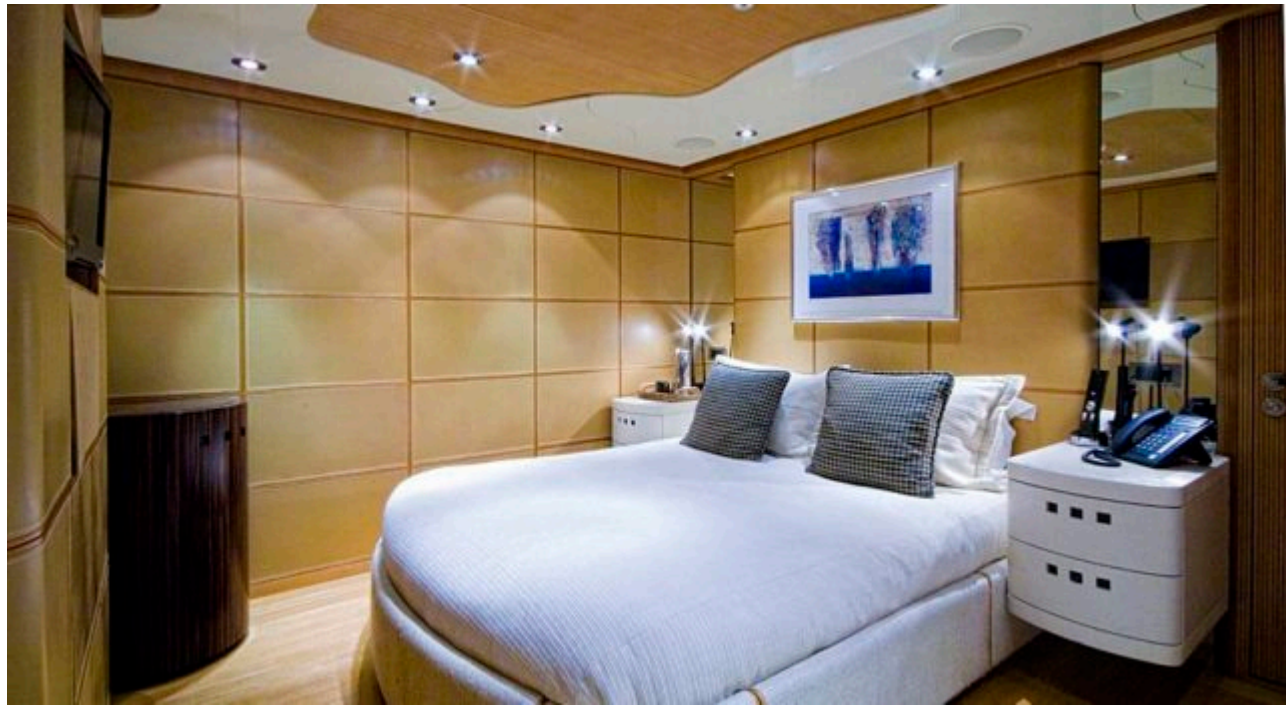

EXTERIOR DESIGN

INTERIOR DESIGN

GALLERY LIFESTYLE

Specifications

Low rate per day

26 670 €

High rate per day

29 170 €