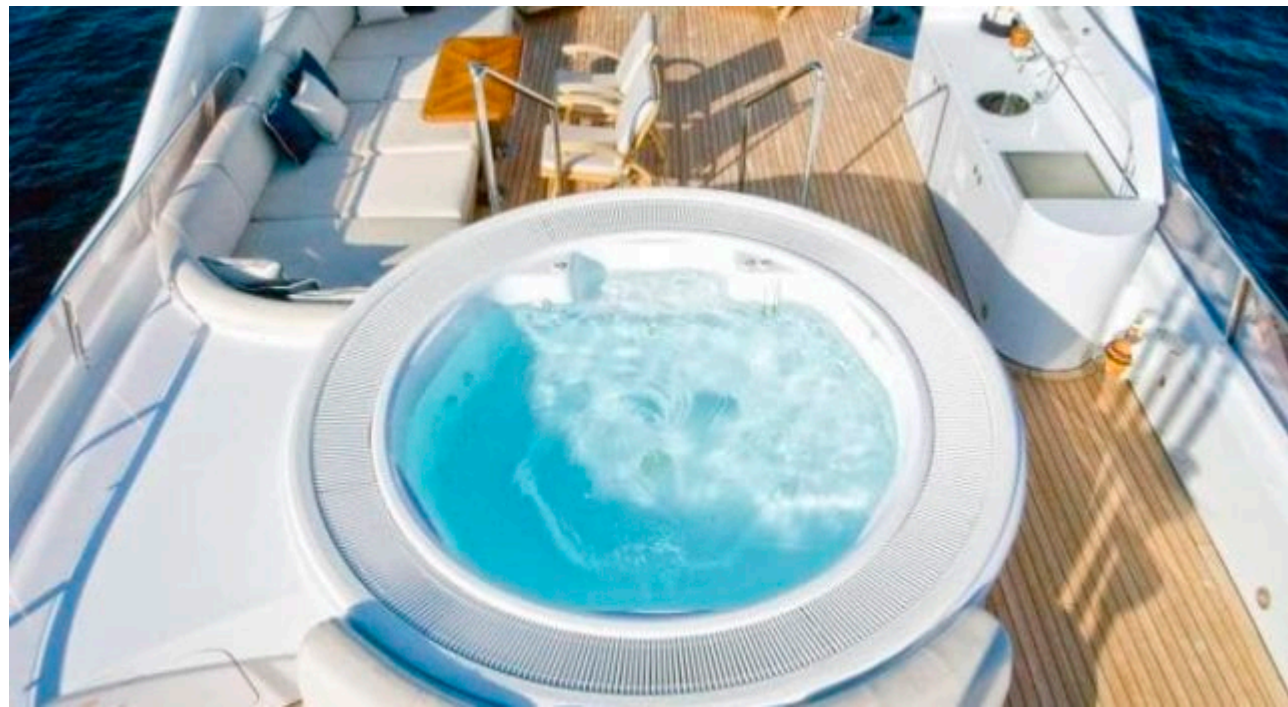

M/Y KIJO

Length
44m
144.36 ft.

Guests
12

Cabins
4

Crew
8

M/Y KIJO

-  8m+ tender boat / day boat
-  Air Conditioning
-  Jacuzzi
-  Jetski x 2
-  Kayaks x 2
-  Paddle Boards x 2
-  Seabob
-  Snorkeling Gear
-  Stabilisers at anchor
-  Stabilisers underway
-  Tender
-  Towable water toys
-  Wakeboard
-  Water Trampoline
-  Waterskis
-  Wifi

EXTERIOR DESIGN

INTERIOR DESIGN

GALLERY LIFESTYLE

Specifications

Low rate per day

26 670 €

High rate per day

29 170 €