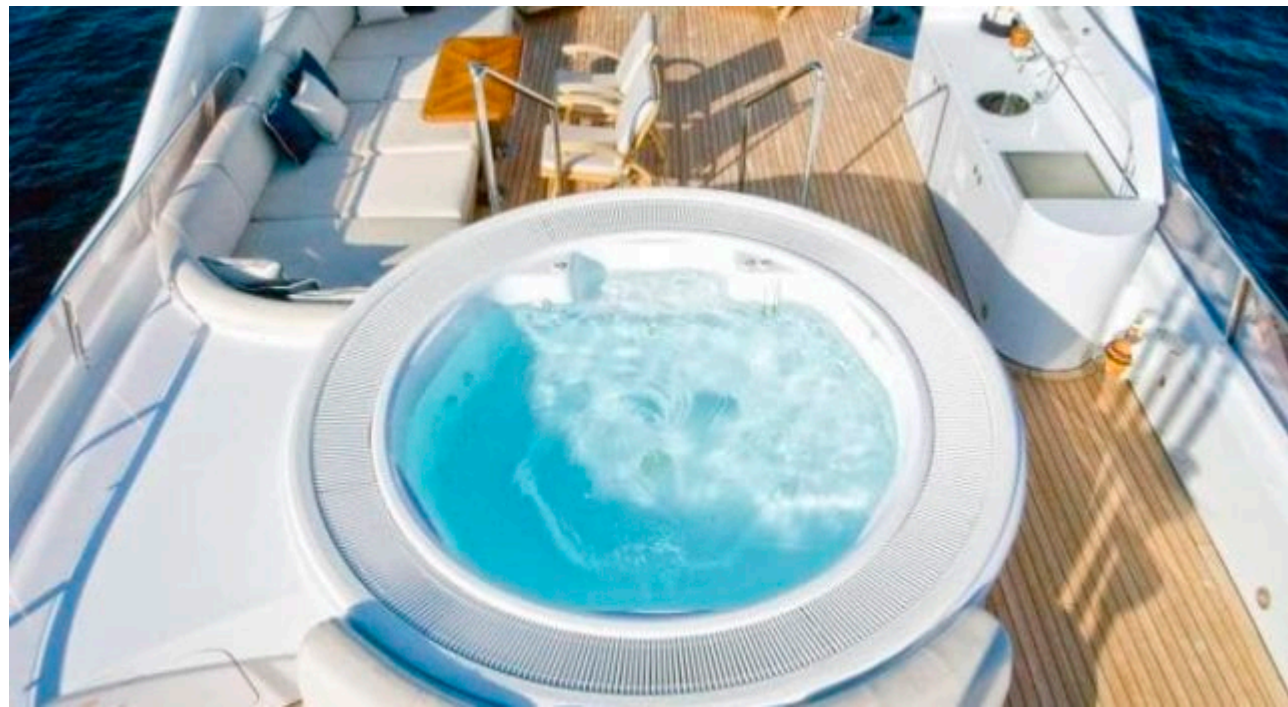

## M/Y KIJO

Length  
**44m**  
144.36 ft.

Guests  
**12**

Cabins  
**4**

Crew  
**8**

# M/Y KIJO

-  8m+ tender boat / day boat
-  Air Conditioning
-  Jacuzzi
-  Jetski x 2
-  Kayaks x 2
-  Paddle Boards x 2
-  Seabob
-  Snorkeling Gear
-  Stabilisers at anchor
-  Stabilisers underway
-  Tender
-  Towable water toys
-  Wakeboard
-  Water Trampoline
-  Waterskis
-  Wifi

# EXTERIOR DESIGN

# GALLERY LIFESTYLE