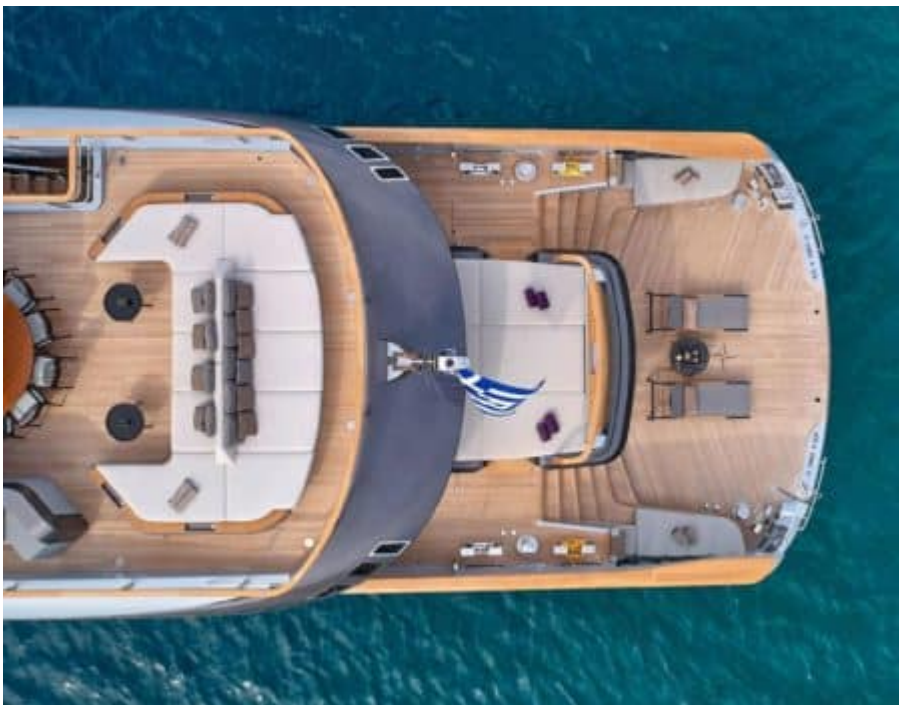

## M/Y GECO

Length  
**55.20m**  
181.1 ft.

Guests  
**12**

Cabins  
**6**

Crew  
**13**

# EXTERIOR DESIGN

# GALLERY LIFESTYLE