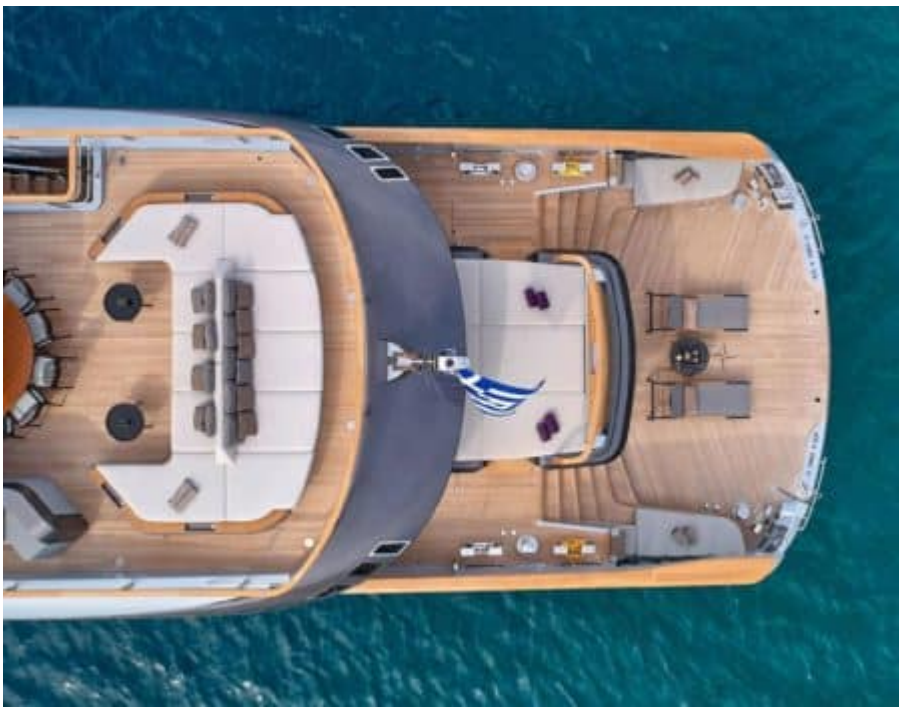

M/Y GECO

Length
55.20m
181.1 ft.

Guests
12

Cabins
6

Crew
13

M/Y GEKO

-  Fridge
-  Kitchen
-  Microwave
-  Shower
-  Sunbeds
-  Air Conditioning
-  Apple TV
-  Donuts
-  Electric bicycle
-  Floating dock
-  Flyboard
-  Jacuzzi
-  Jetski x 2
-  Kayaks x 2
-  Paddle Boards x 2
-  Seabob x 2
-  Snorkeling Gear
-  Sound System
-  Stabilisers at anchor
-  Stabilisers underway
-  Swimming Pool
-  Television
-  Tender
-  Towable water toys
-  Wakeboard
-  Waterski
-  Wifi
-  Jet surf

EXTERIOR DESIGN

INTERIOR DESIGN

GALLERY LIFESTYLE

Specifications

Summer low rate per week

335 000 €

Summer high rate per week

387 500 €