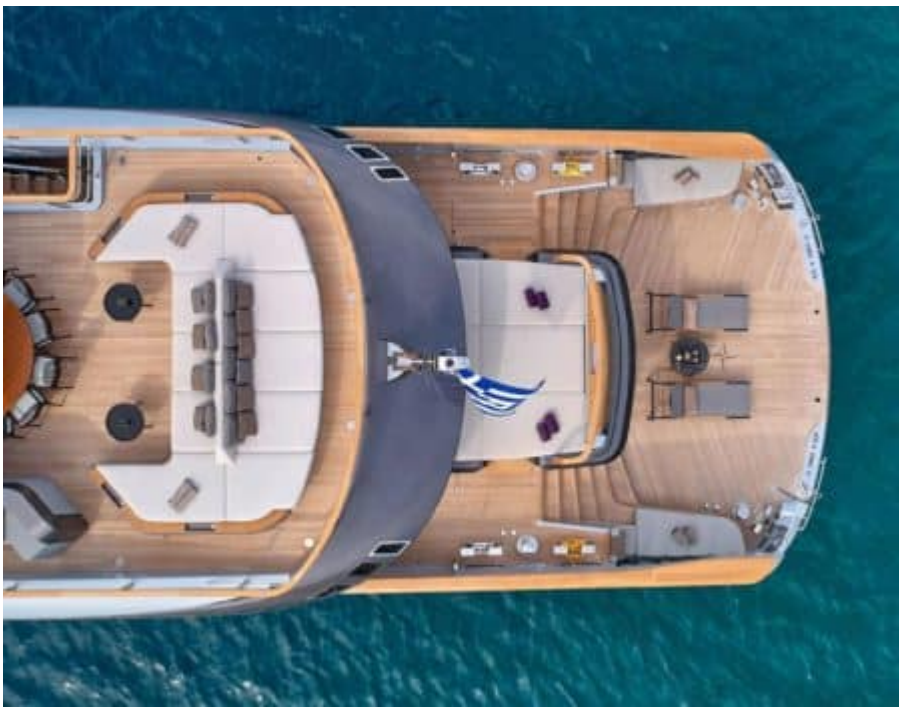

## M/Y GECO

Length  
**55.20m**  
181.1 ft.

Guests  
**12**

Cabins  
**6**

Crew  
**13**

# EXTERIOR DESIGN

# GALLERY LIFESTYLE