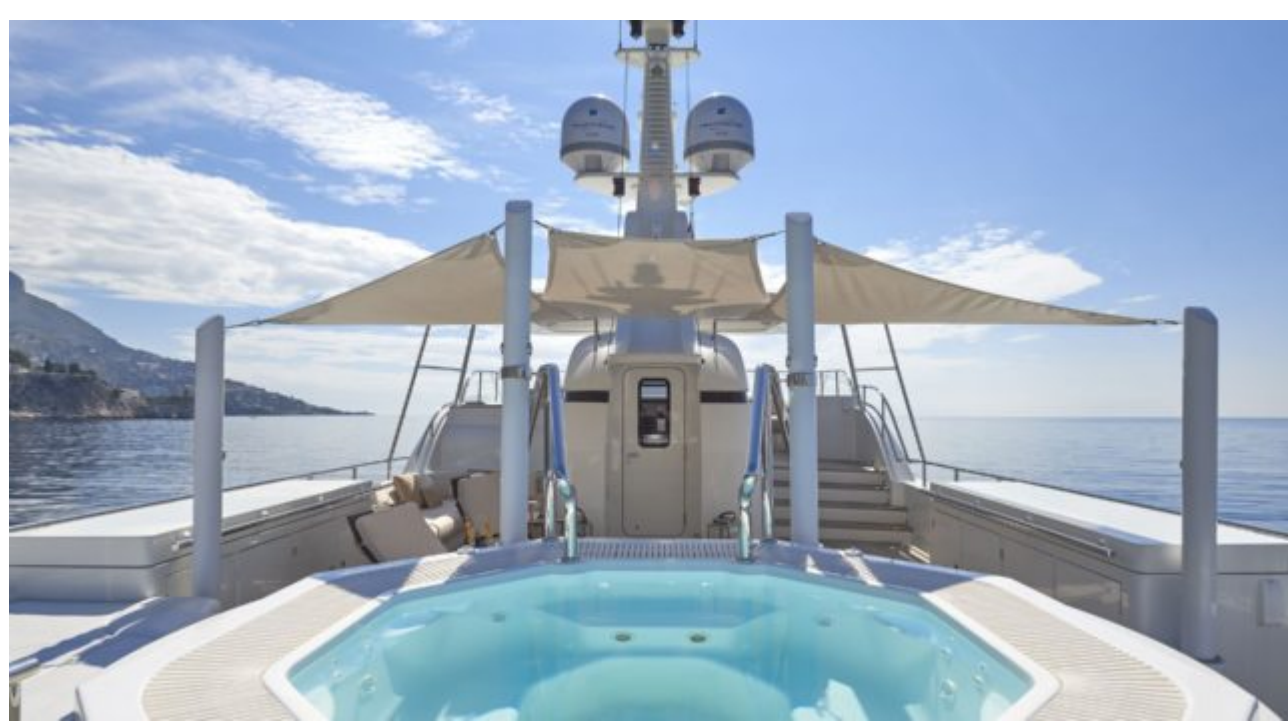

M/Y GALENA

Length
30.75m
100.89 ft.

Guests
12

Cabins
3

Crew
5

M/Y GALENA

-  Sunbeds
-  Air Conditioning
-  Apple TV
-  Donuts
-  Fishing Gear
-  Gym Equipment
-  Jacuzzi
-  Jetski
-  Paddle Boards x 2
-  Seabob
-  Snorkeling Gear
-  Sound System
-  Stabilisers at anchor
-  Stabilisers underway
-  Television
-  Tender
-  Towable water toys
-  Wakeboard
-  Wetsuits
-  Wifi

EXTERIOR DESIGN

INTERIOR DESIGN

GALLERY LIFESTYLE

Specifications

Summer low rate per week

70 000 €

Summer high rate per week

85 000 €

Year refit

2019

Length

30.75 m

Guests Cruising

12

Cabins

3