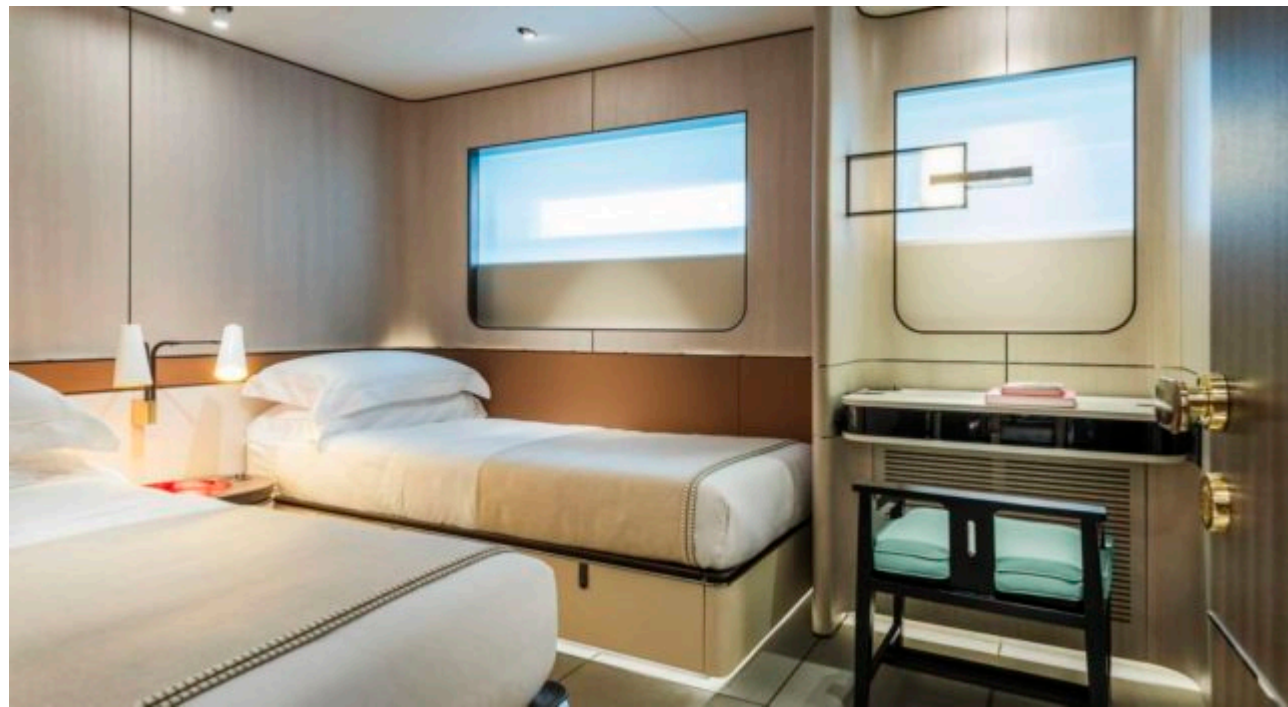

M/Y
ENDEAVOUR II

Length
50m 164.04 ft.

Guests
10

Cabins
5

Crew
8

M/Y ENDEAVOUR II

-  Air Conditioning
-  Gym Equipment
-  Jetski x 2
-  Paddle Boards x 2
-  Seabob x 2
-  Snorkeling Gear
-  Stabilisers at anchor
-  Towable water toys
-  Wakeboard
-  Waterskis
-  Wetsuits
-  Wifi

EXTERIOR DESIGN

INTERIOR DESIGN

GALLERY LIFESTYLE

Specifications

Summer low rate per week

275 000 €

Summer high rate per week

275 000 €

Year refit

2022

Length

50 m

Guests Cruising

10

Cabins

5