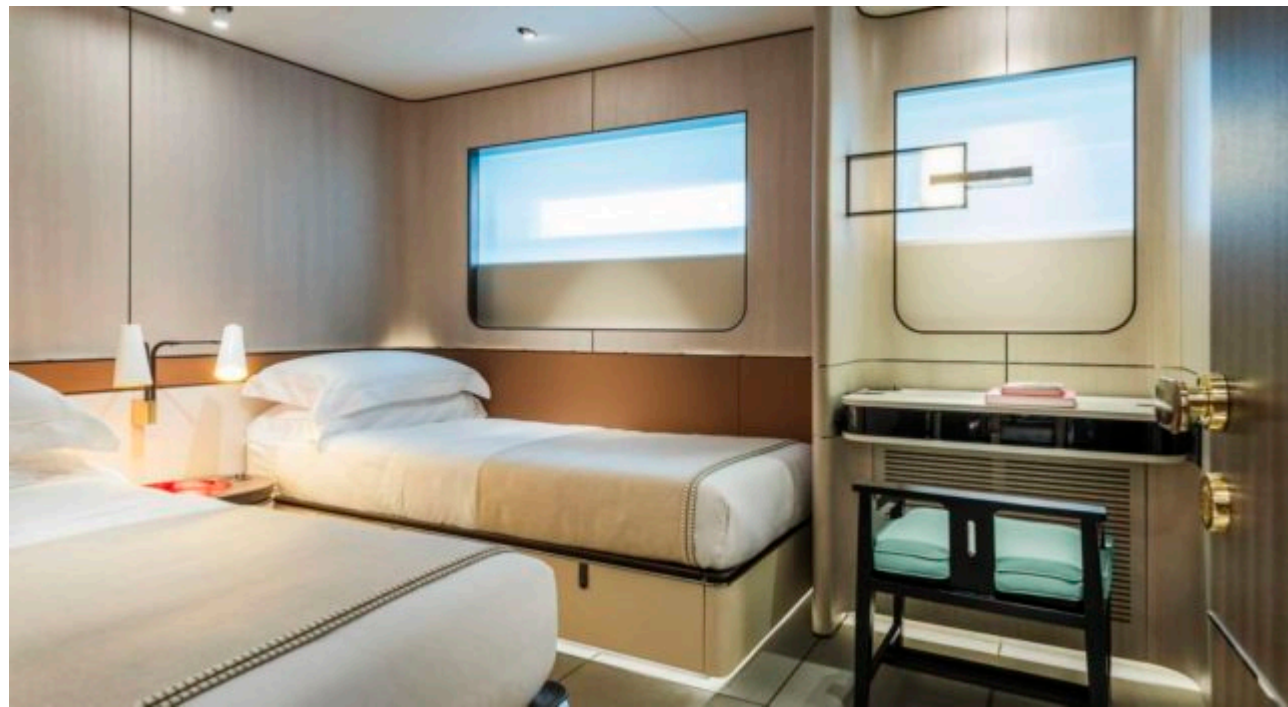

M/Y
ENDEAVOUR II

 Length
50m 164.04 ft.

 Guests
10

 Cabins
5

 Crew
8

M/Y ENDEAVOUR II

-  Air Conditioning
-  Gym Equipment
-  Jetski x 2
-  Paddle Boards x 2
-  Seabob x 2
-  Snorkeling Gear
-  Stabilisers at anchor
-  Towable water toys
-  Wakeboard
-  Waterskis
-  Wetsuits
-  Wifi

EXTERIOR DESIGN

INTERIOR DESIGN

GALLERY LIFESTYLE

Specifications

Summer low rate per week

275 000 €

Summer high rate per week

275 000 €

Year refit

2022

Length

50 m

Guests Cruising

10

Cabins

5