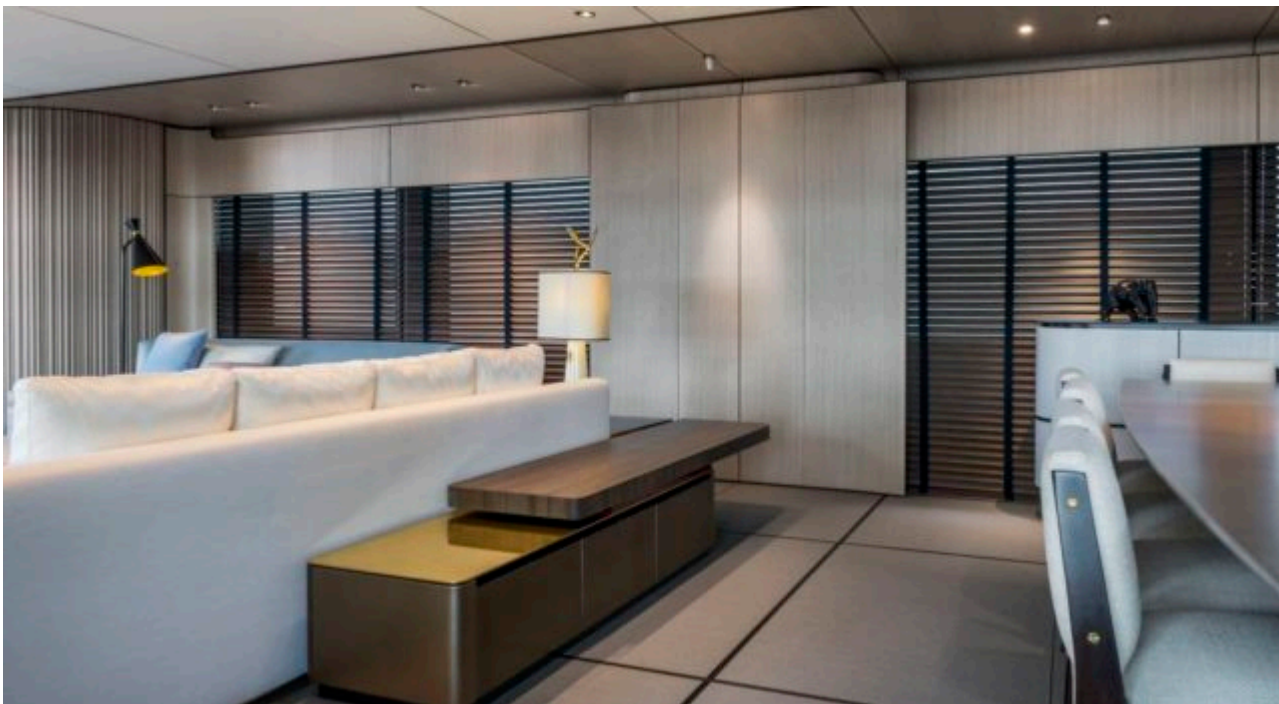

EXTERIOR DESIGN

INTERIOR DESIGN

GALLERY LIFESTYLE

Specifications

Summer low rate per week

275 000 €

Summer high rate per week

275 000 €