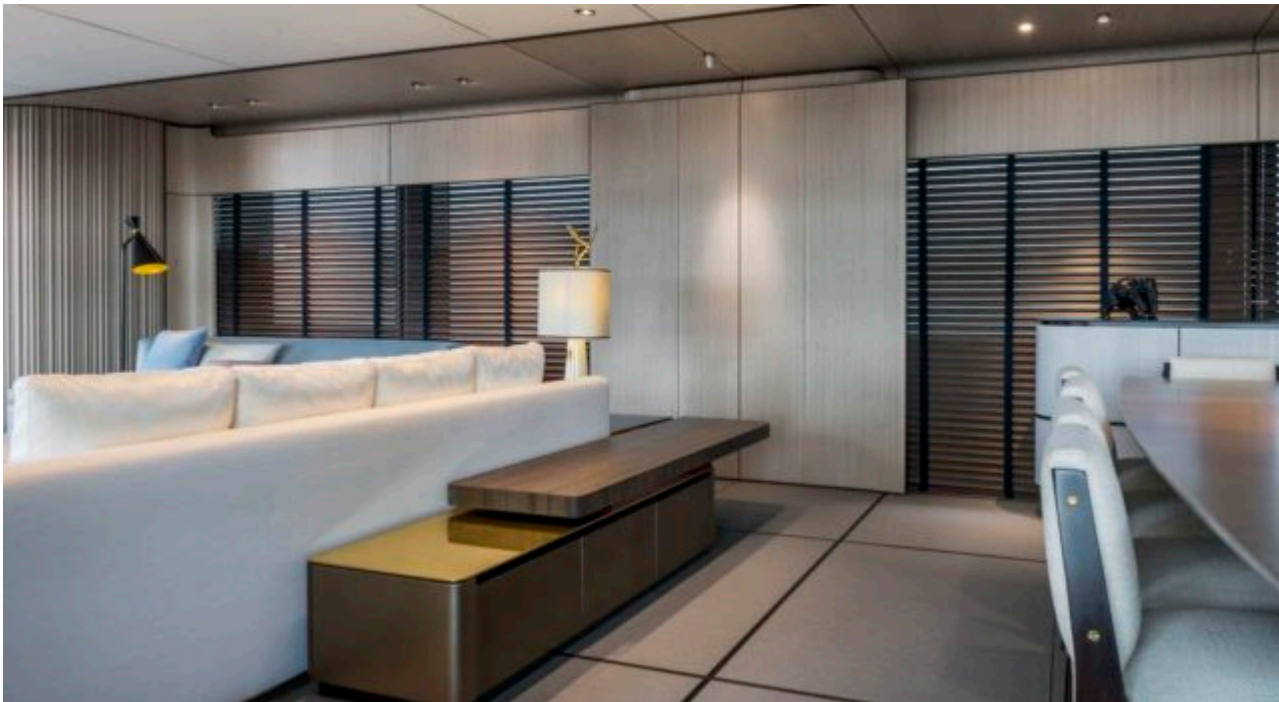

EXTERIOR DESIGN

INTERIOR DESIGN

GALLERY LIFESTYLE

Specifications

Summer low rate per week

275 000 €

Summer high rate per week

275 000 €