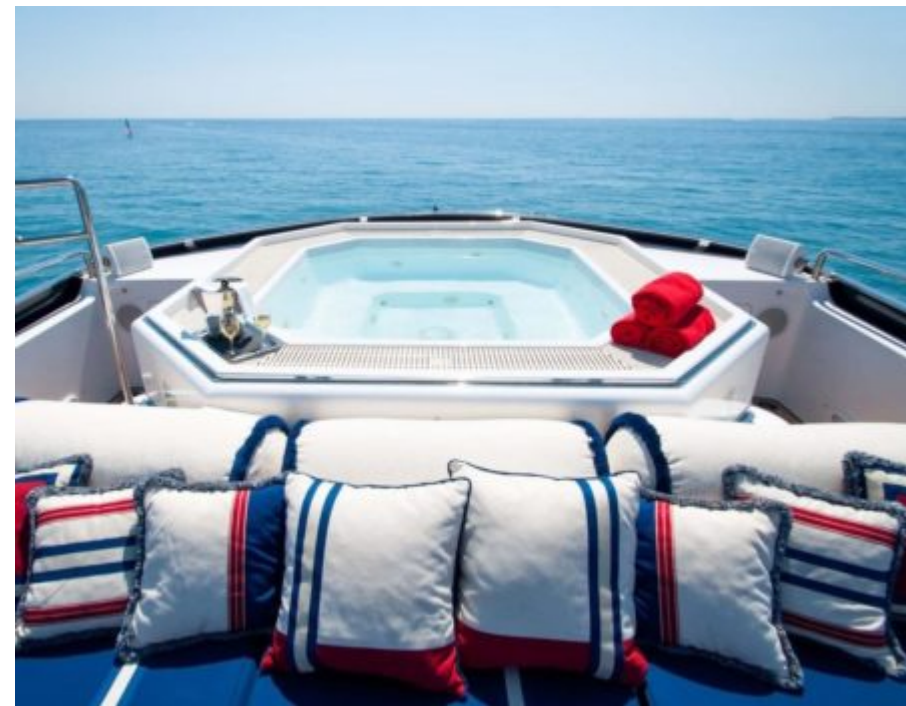

M/Y ELEMENT

- 8m+ tender boat
  / day boat
- Air Conditioning
- Fishing Gear
- Jacuzzi
- Jetski stand-up
- Jetski x 2
- Monoski
- Seabob
- Snorkeling Gear
- Stabilisers
  underway
- Tender
- Towable water
  toys
- Wakeboard
- Waterskis
- Wifi