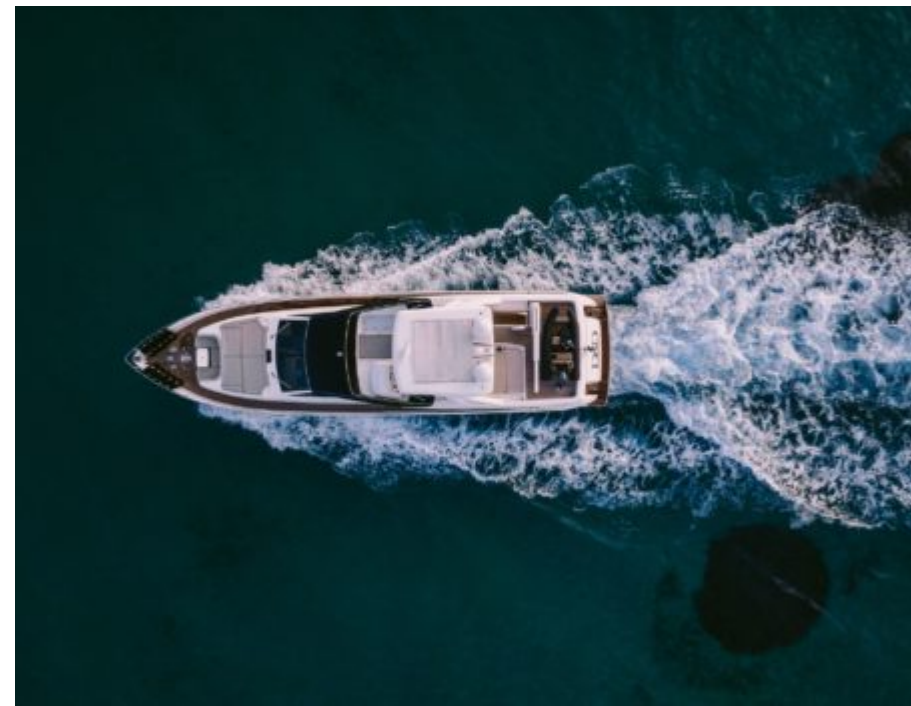

M/Y D&D

Fridge

Kitchen

Microwave

Shower

Sunbeds

Air Conditioning

Seabob x 2

Snorkeling Gear

Sound System

Television

Tender

Wifi