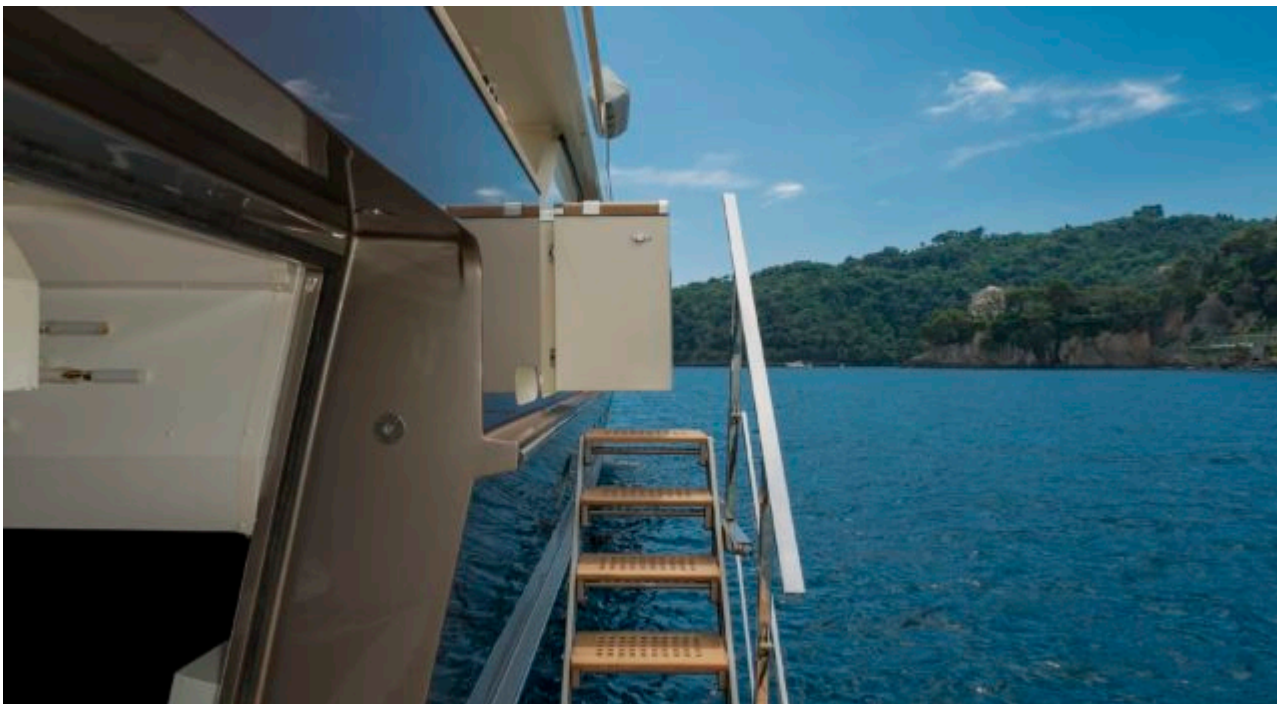

M/Y CLOUD
ATLAS

M/Y CLOUD ATLAS

-  Air Conditioning
-  Gym Equipment
-  Jetski x 2
-  Seabob x 4
-  Snorkeling Gear
-  Stabilisers at anchor
-  Stabilisers underway
-  Tender
-  Wifi
-  Scubadiving

EXTERIOR DESIGN