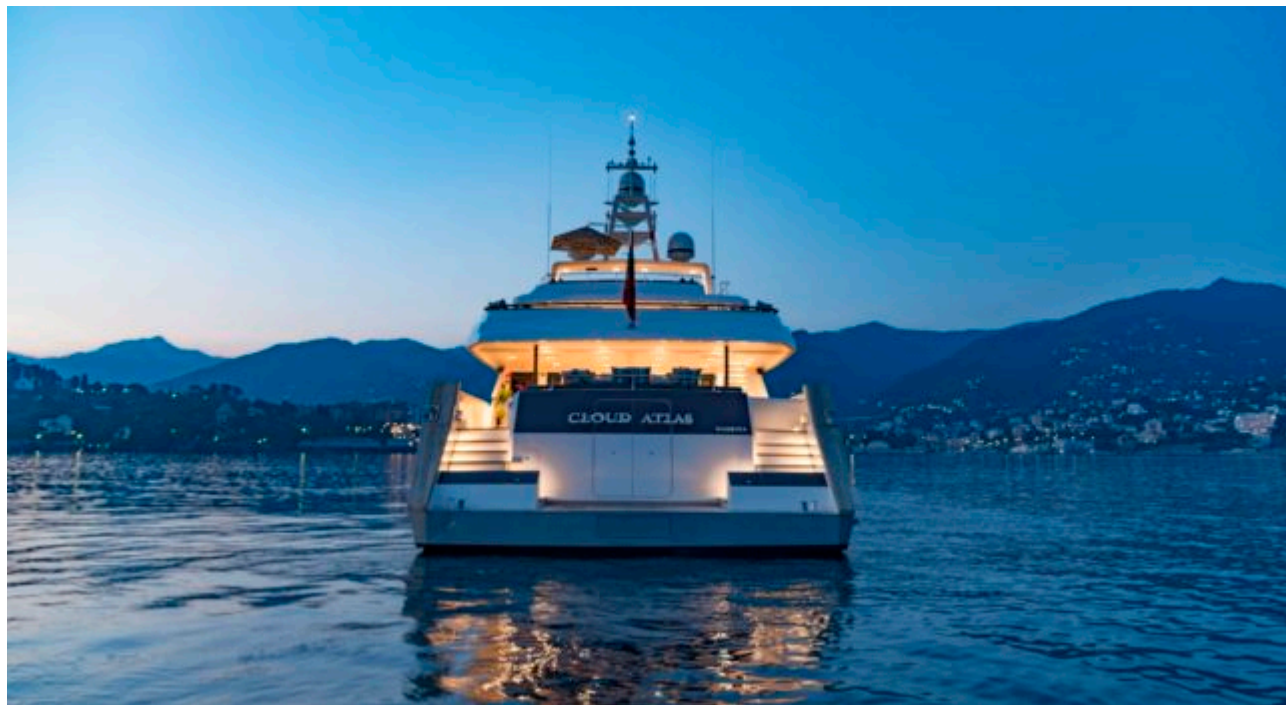

M/Y CLOUD
ATLAS

M/Y CLOUD ATLAS

-  Air Conditioning
-  Gym Equipment
-  Jetski x 2
-  Seabob x 4
-  Snorkeling Gear
-  Stabilisers at anchor
-  Stabilisers underway
-  Tender
-  Wifi
-  Scubadiving

EXTERIOR DESIGN