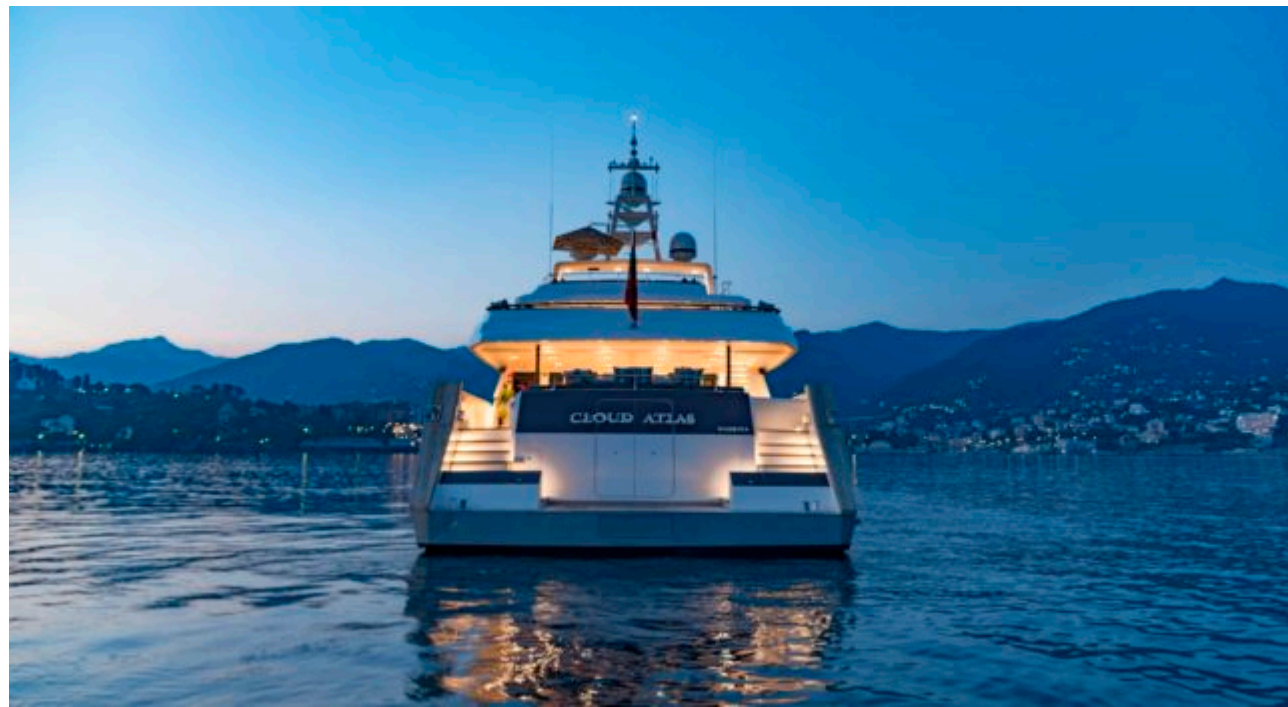

*M/Y CLOUD
ATLAS*

M/Y CLOUD ATLAS

-  Air Conditioning
-  Gym Equipment
-  Jetski x 2
-  Seabob x 4
-  Snorkeling Gear
-  Stabilisers at anchor
-  Stabilisers underway
-  Tender
-  Wifi
-  Scubadiving

EXTERIOR DESIGN