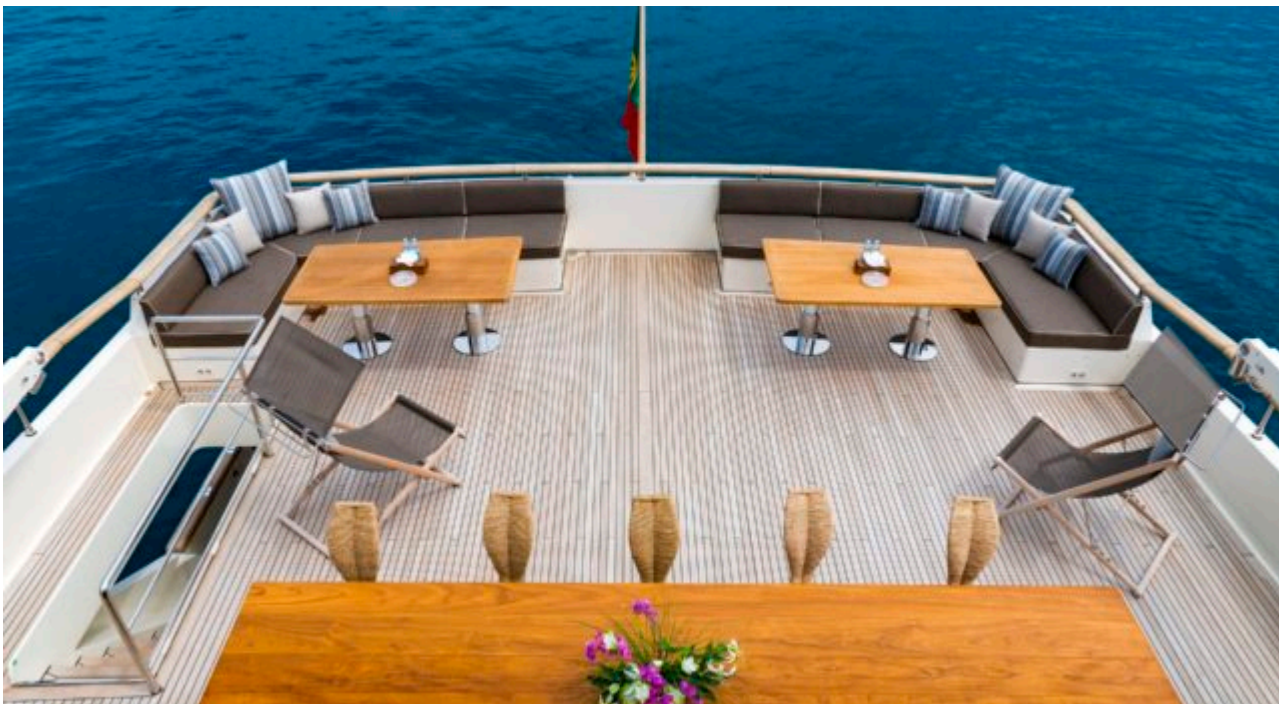

*M/Y CLOUD
ATLAS*

M/Y CLOUD ATLAS

-  Air Conditioning
-  Gym Equipment
-  Jetski x 2
-  Seabob x 4
-  Snorkeling Gear
-  Stabilisers at anchor
-  Stabilisers underway
-  Tender
-  Wifi
-  Scubadiving

EXTERIOR DESIGN

INTERIOR DESIGN

GALLERY LIFESTYLE

Specifications

Summer low rate per week
130 000 €

Summer high rate per week
160 000 €

Winter low rate per week
130 000 €

Winter high rate per week
160 000 €

Builder