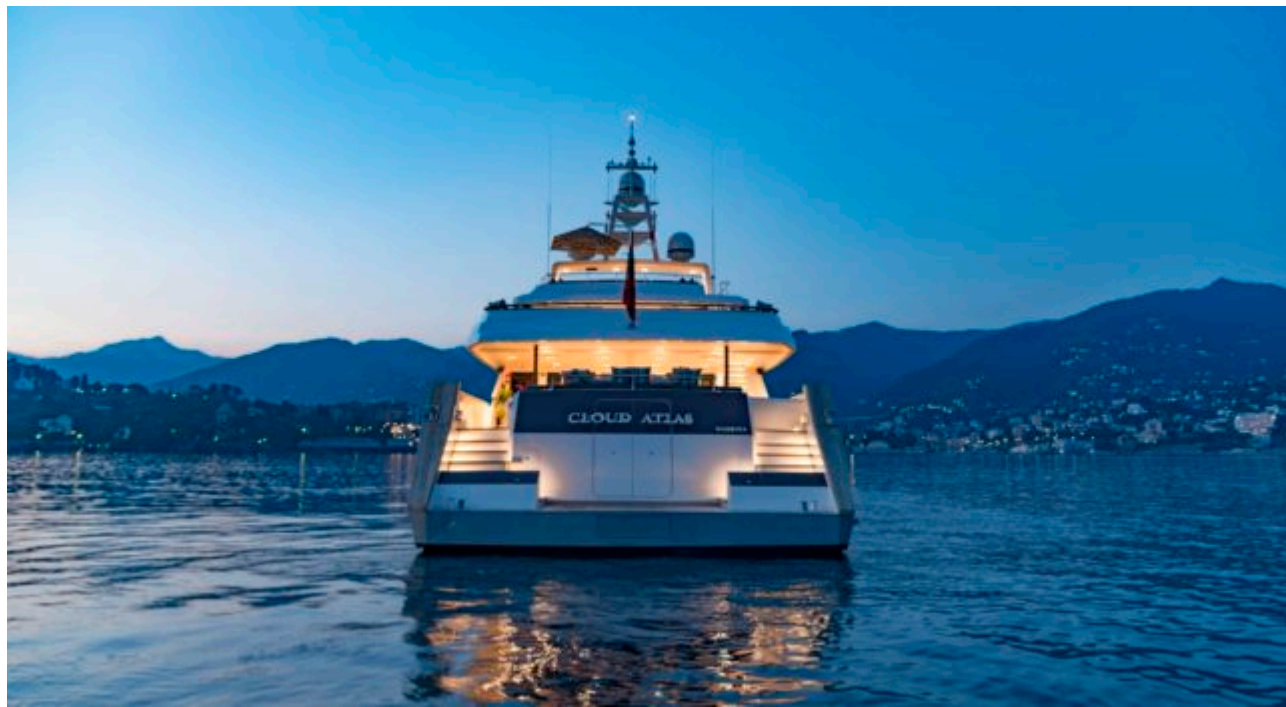

*M/Y CLOUD  
ATLAS*

# M/Y CLOUD ATLAS

-  Air Conditioning
-  Gym Equipment
-  Jetski x 2
-  Seabob x 4
-  Snorkeling Gear
-  Stabilisers at anchor
-  Stabilisers underway
-  Tender
-  Wifi
-  Scubadiving

# EXTERIOR DESIGN

# GALLERY LIFESTYLE