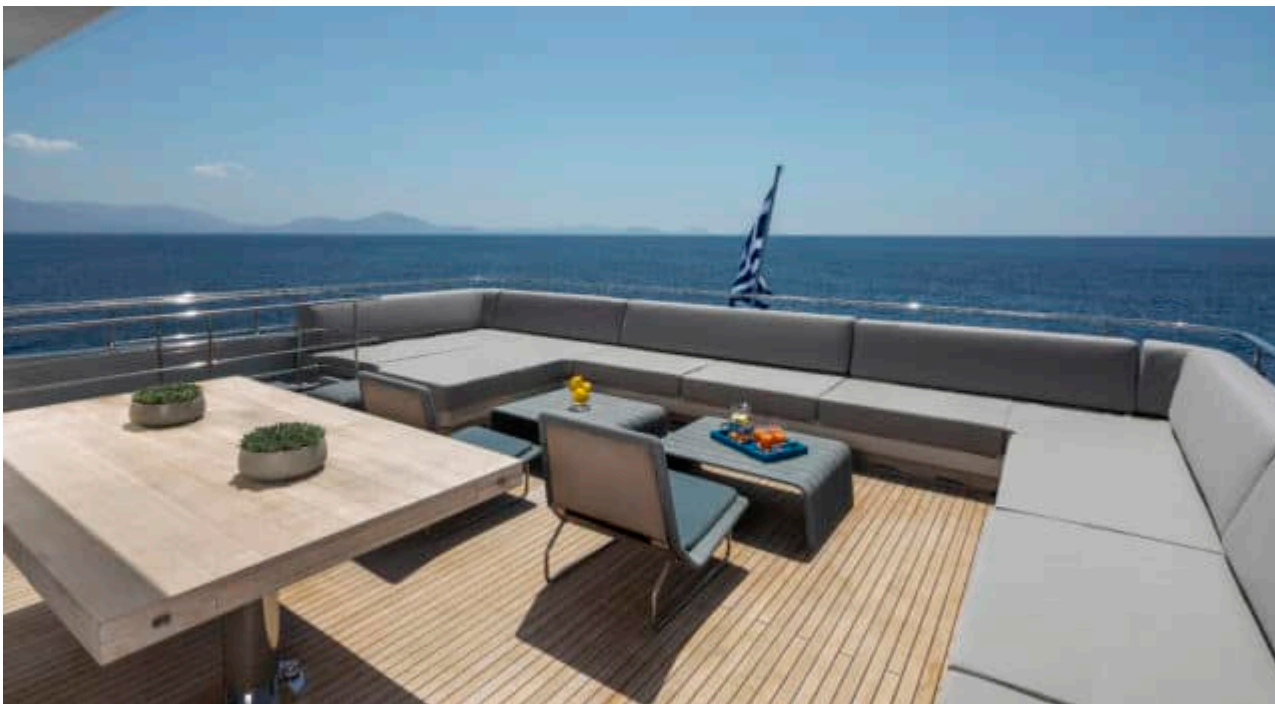

M/Y BILLA

Length
41.30m
135.5 ft.

Guests
11

Cabins
5

Crew
7

M/Y BILLA

-  Air Conditioning
-  Jetski
-  Paddle Board
-  Seabob
-  Tender
-  Towable water toys
-  Waterskis
-  Wifi

EXTERIOR DESIGN

INTERIOR DESIGN

GALLERY LIFESTYLE

Specifications

Summer low rate per week

95 000 €

Summer high rate per week

125 000 €

Winter low rate per week

2020

Length

41.30 m

Guests Cruising

11

Cabins

5

Winter Cruising Area(s)