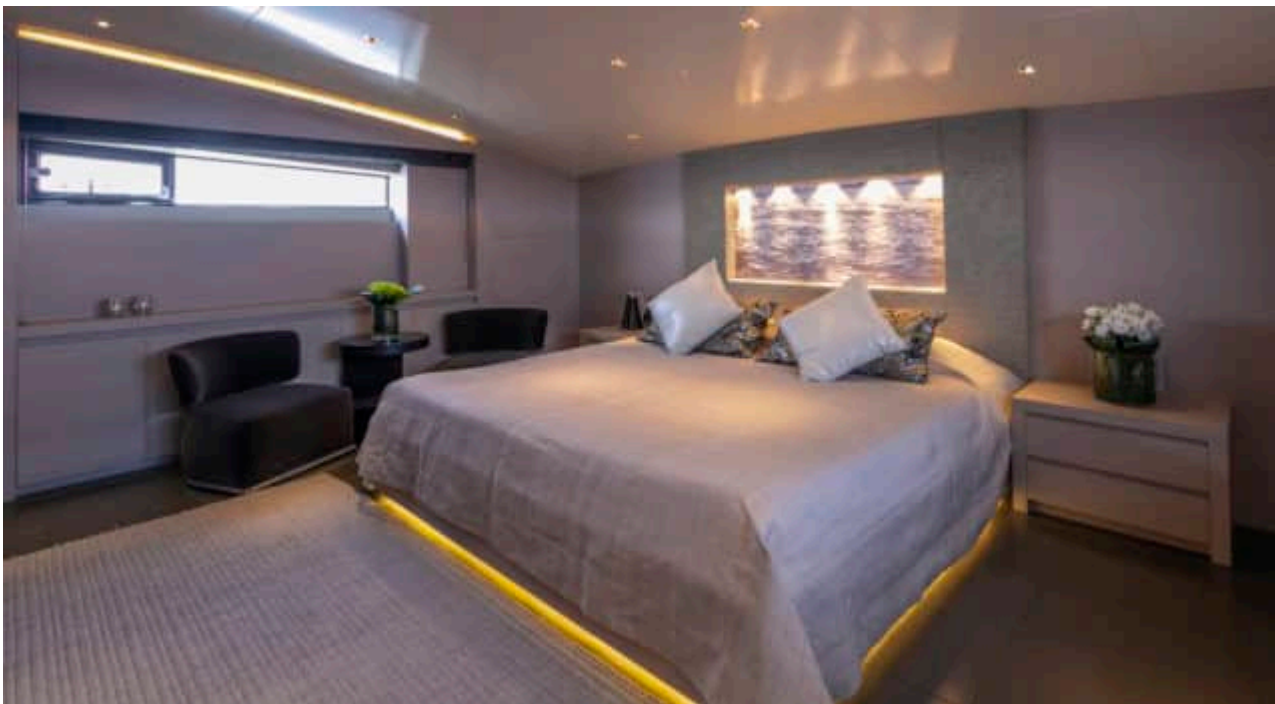

M/Y BILLA

Length
41.30m
135.5 ft.

Guests
11

Cabins
5

Crew
7

M/Y BILLA

-  Air Conditioning
-  Jetski
-  Paddle Board
-  Seabob
-  Tender
-  Towable water toys
-  Waterskis
-  Wifi

EXTERIOR DESIGN

INTERIOR DESIGN

GALLERY LIFESTYLE

Specifications

Summer low rate per week

95 000 €

Summer high rate per week

125 000 €

Winter low rate per week

2020

Length

41.30 m

Guests Cruising

11

Cabins

5

Winter Cruising Area(s)