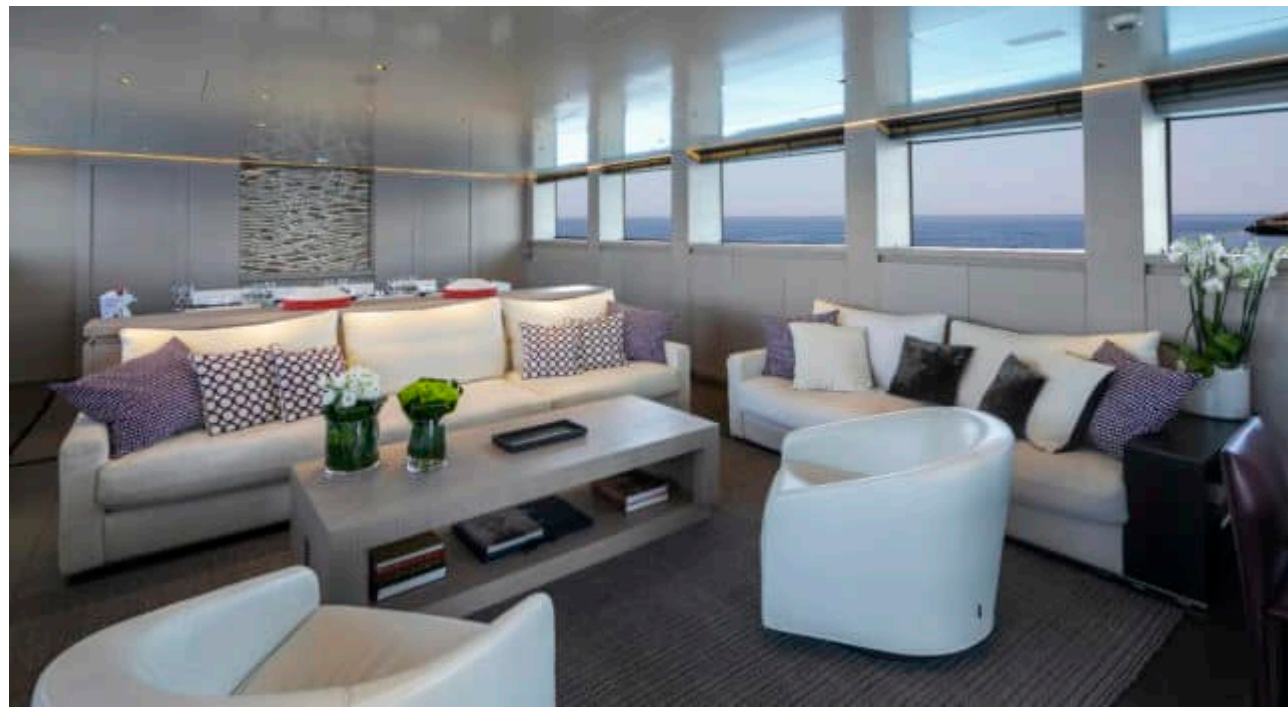

M/Y BILLA

Length
41.30m
135.5 ft.

Guests
11

Cabins
5

Crew
7

M/Y BILLA

-  Air Conditioning
-  Jetski
-  Paddle Board
-  Seabob
-  Tender
-  Towable water toys
-  Waterskis
-  Wifi

EXTERIOR DESIGN

INTERIOR DESIGN

GALLERY LIFESTYLE

Specifications

Summer low rate per week

95 000 €

Summer high rate per week

125 000 €

Winter low rate per week

2020

Length

41.30 m

Guests Cruising

11

Cabins

5

Winter Cruising Area(s)