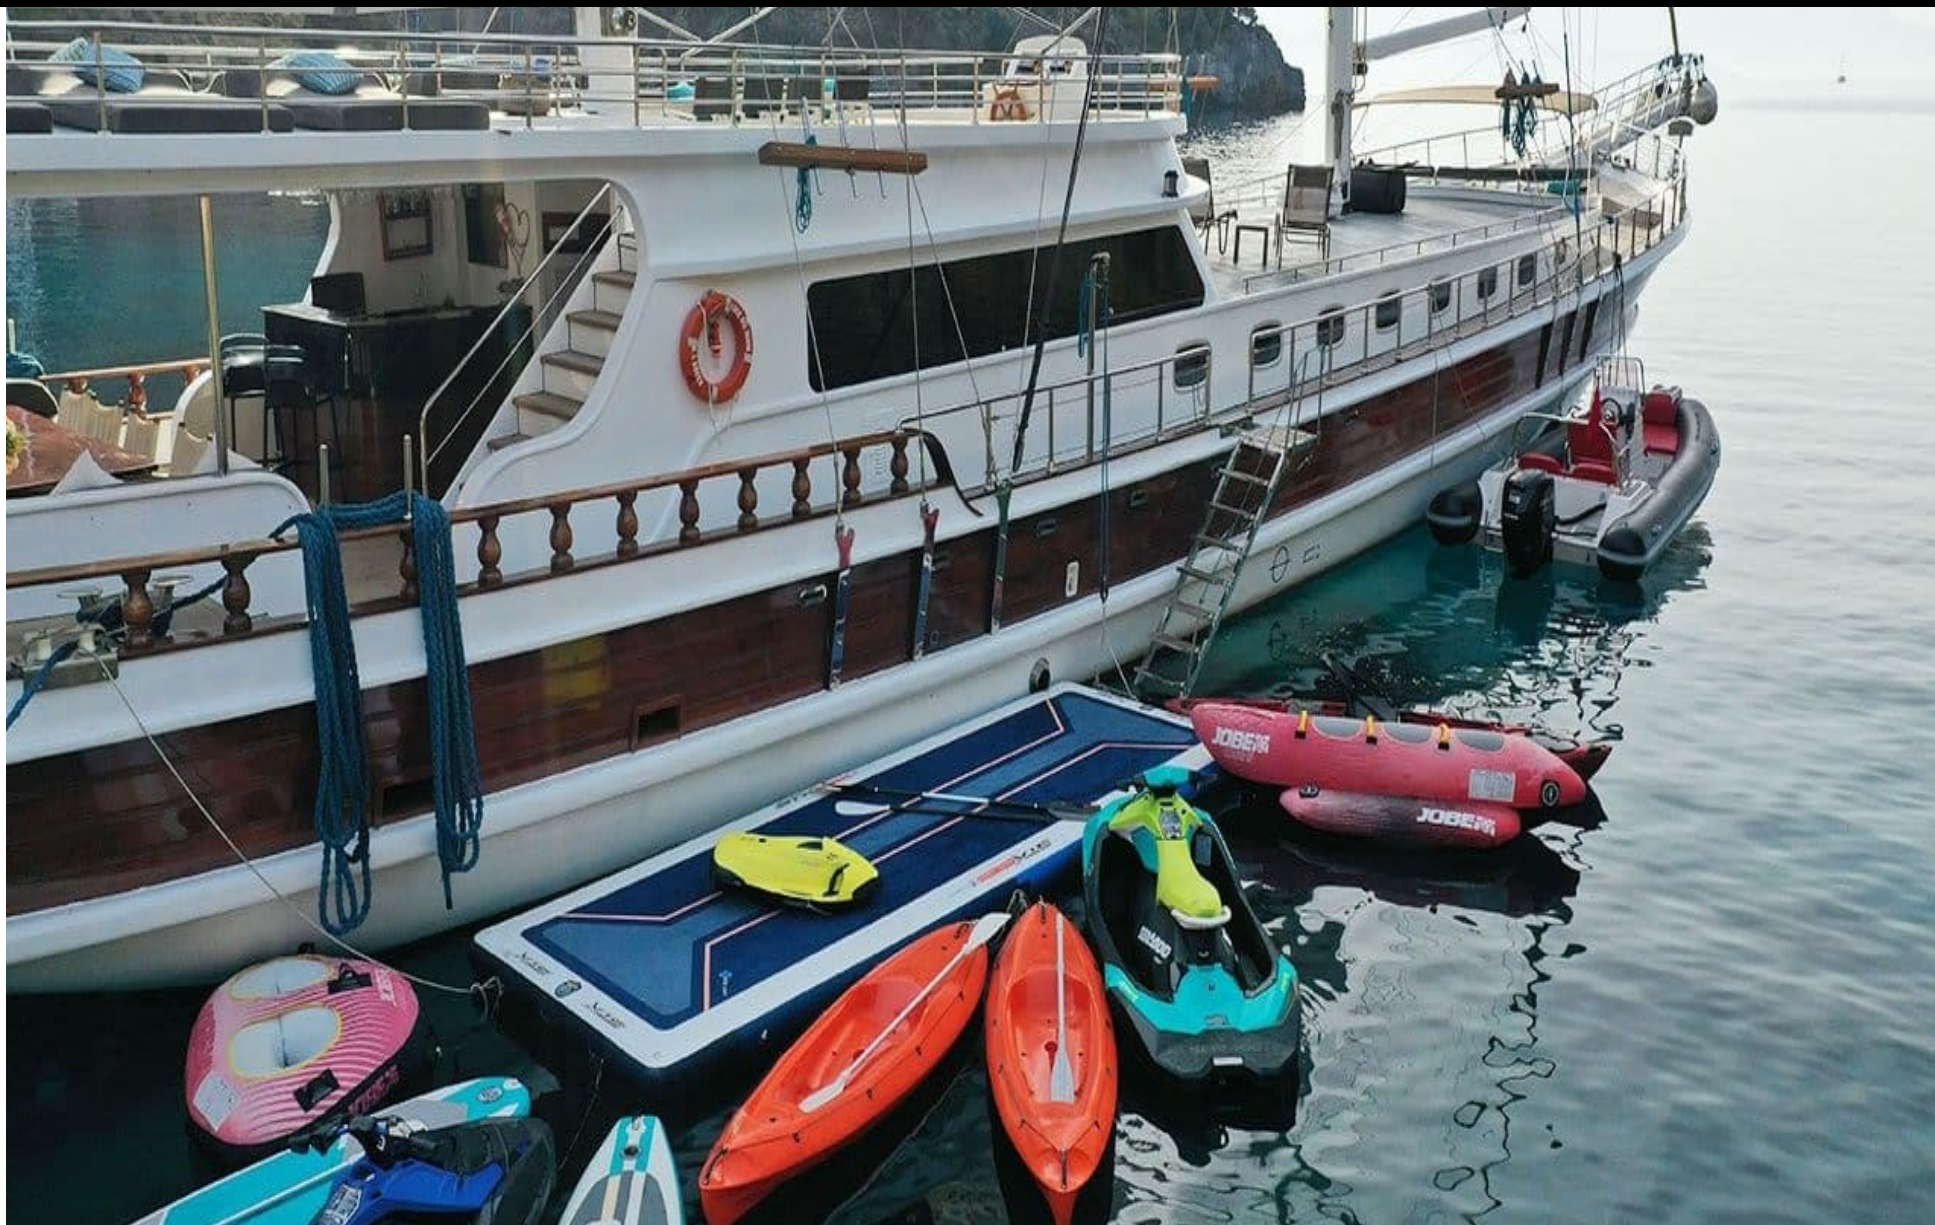

GALLERY LIFESTYLE