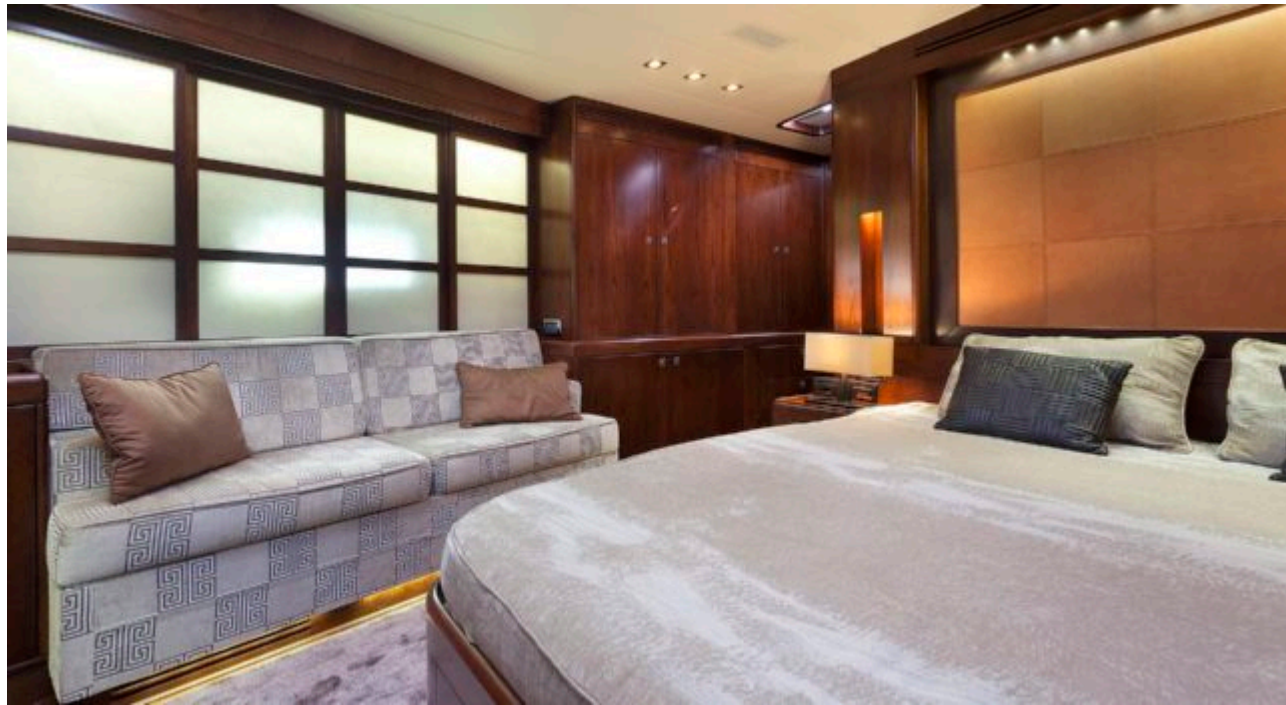

S/Y
FARANDWIDE

 Length
30.2m 99.08 ft.

 Guests
8

 Cabins
4

 Crew
4

S/Y FARANDWIDE

-  Air Conditioning
-  Donuts
-  Paddle Boards x
4
-  Tender
-  Wakeboard
-  Waterskis
-  Wifi

EXTERIOR DESIGN

INTERIOR DESIGN

GALLERY LIFESTYLE

Specifications

Summer low rate per week

58 000 €

Summer high rate per week

60 000 €

Winter low rate per week

2023

Length

30.2 m

Guests Cruising

8

Cabins

4

Winter Cruising Area(s)