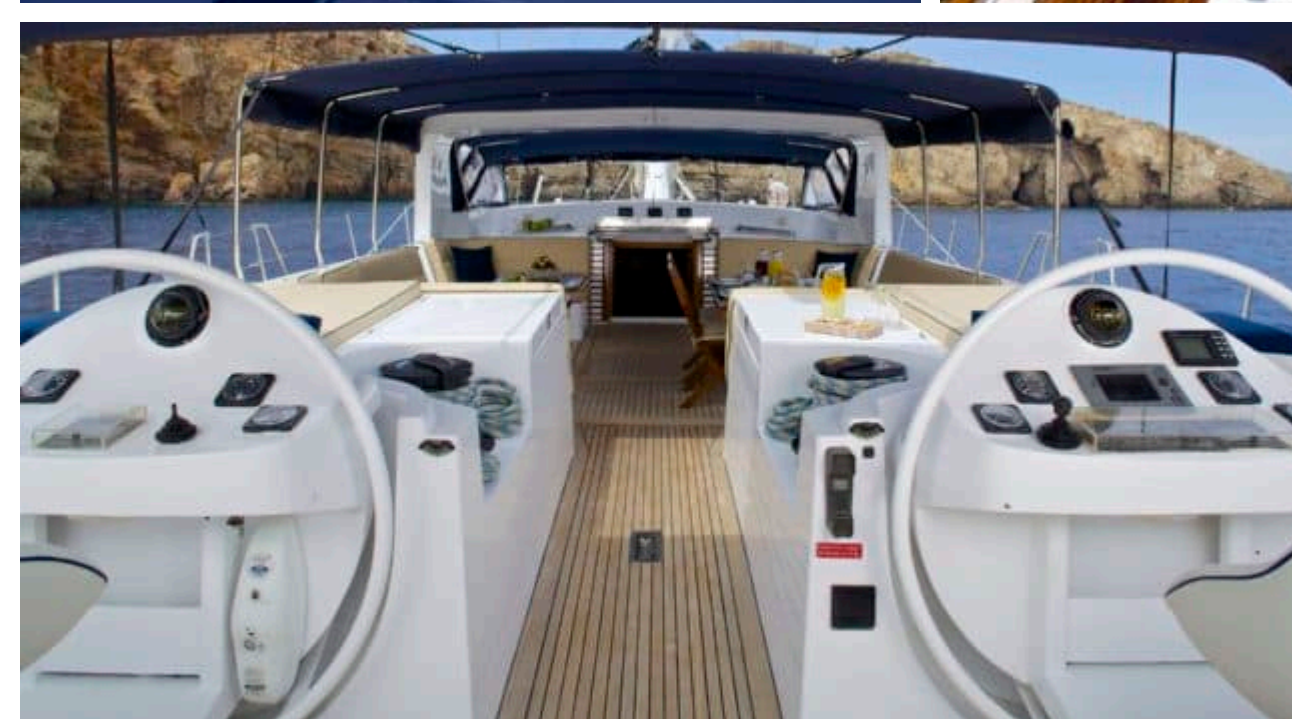

S/Y AMADEUS

 Length
33.50m 109.91
ft.

 Guests

12

 Cabins

4

 Crew

6

S/Y AMADEUS

-  Air Conditioning
-  Fridge
-  Kitchen
-  Shower
-  Sound System
-  Sunbeds
-  TV
-  Banana
-  Donuts
-  Fishing Gear
-  Inflatable kayak
-  Monoski
-  Paddle Boards x 2
-  Snorkeling Gear
-  Splash pool
-  Tender
-  Towable water toys
-  Wakeboard
-  Waterskis
-  Yoga mats

EXTERIOR DESIGN

INTERIOR DESIGN

GALLERY LIFESTYLE

Specifications

Summer low rate per week

35 000 €

Summer high rate per week

42 500 €