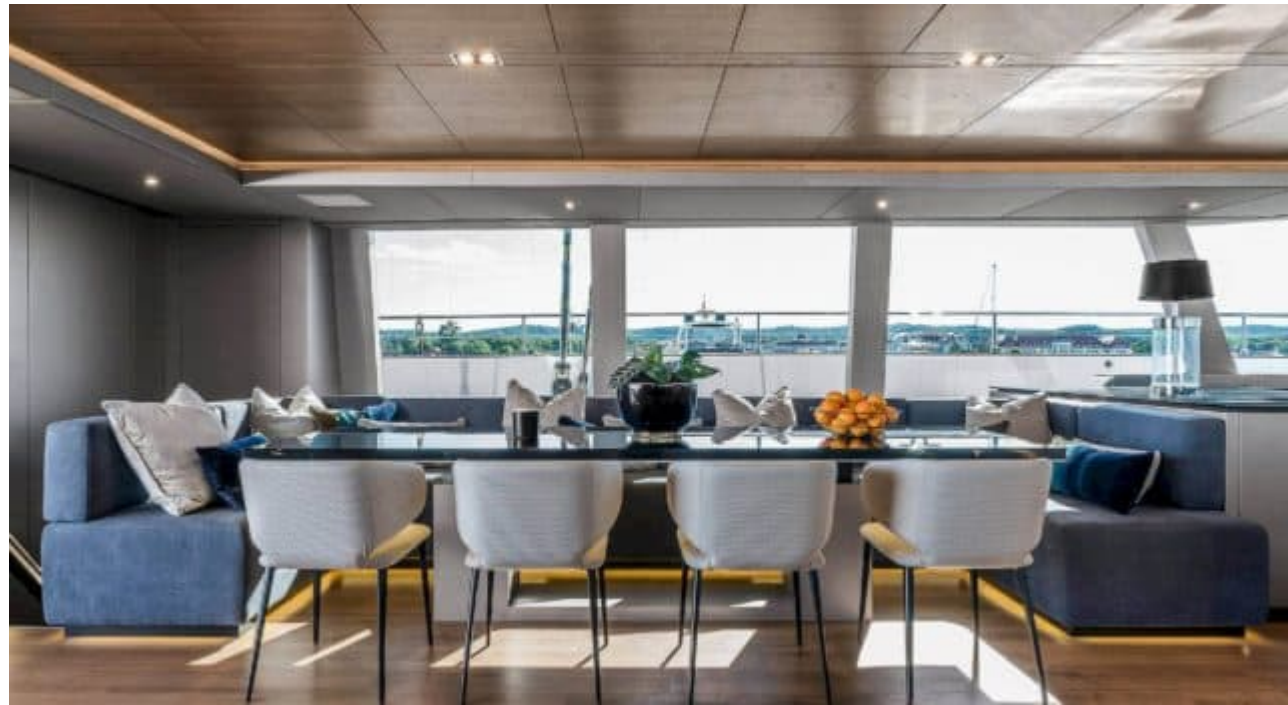

S/Y 7X

Length
24.38m
79.99 ft.

Guests
8

Cabins
4

Crew
4

S/Y 7X

-  Air Conditioning
-  Fridge
-  Kitchen
-  Shower
-  Sound System
-  Sunbeds
-  TV
-  Bicycles
-  Donuts
-  Electric scooters x 2
-  Inflatable paddle board x3
-  Seabob x 2
-  Snorkeling Gear
-  Tender
-  Towable water toys
-  Underwater scooter
-  Wakeboard
-  Waterskis
-  Wifi

EXTERIOR DESIGN

INTERIOR DESIGN

GALLERY LIFESTYLE

Specifications

Summer low rate per week

70 500 €

Summer high rate per week

77 500 €