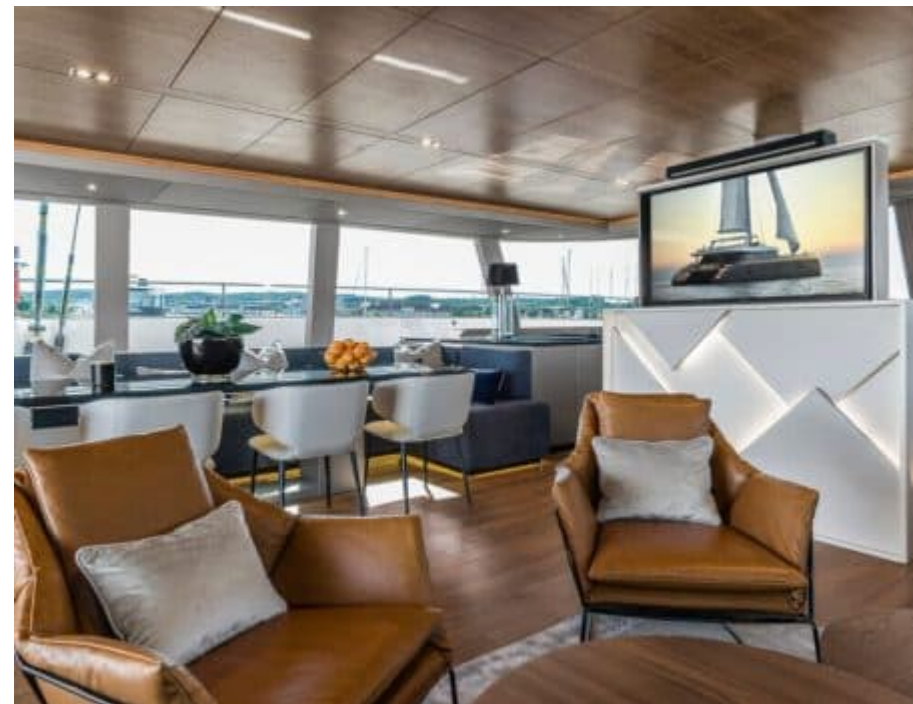

S/Y 7X

Length
24.38m
79.99 ft.

Guests
8

Cabins
4

Crew
4

S/Y 7X

-  Air Conditioning
-  Fridge
-  Kitchen
-  Shower
-  Sound System
-  Sunbeds
-  TV
-  Bicycles
-  Donuts
-  Electric scooters x 2
-  Inflatable paddle board x3
-  Seabob x 2
-  Snorkeling Gear
-  Tender
-  Towable water toys
-  Underwater scooter
-  Wakeboard
-  Waterskis
-  Wifi

EXTERIOR DESIGN

INTERIOR DESIGN

GALLERY LIFESTYLE

Specifications

Summer low rate per week

70 500 €

Summer high rate per week

77 500 €