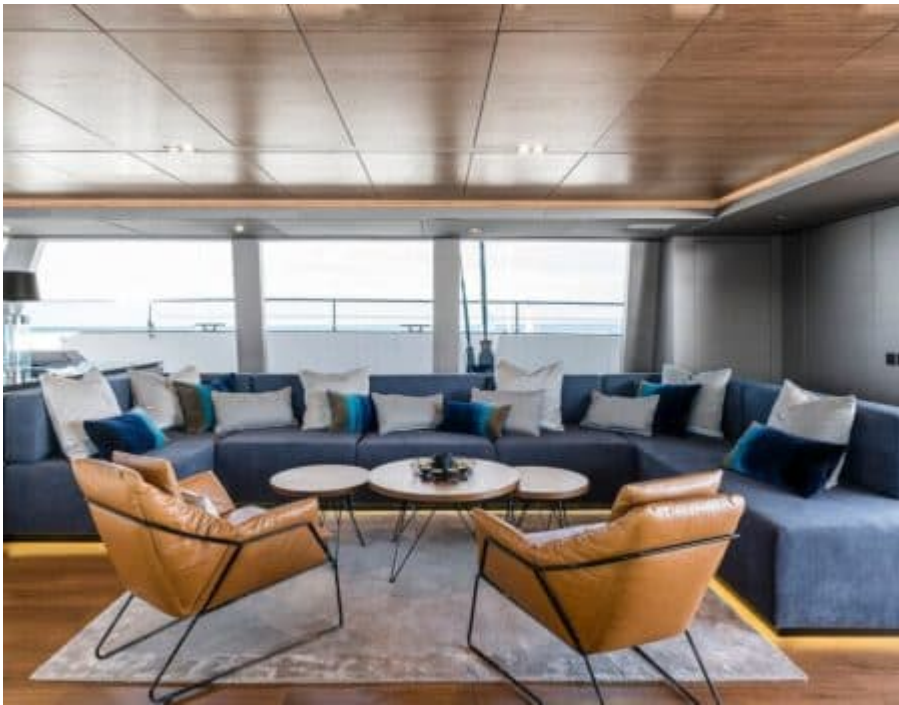

S/Y 7X

Length
24.38m
79.99 ft.

Guests
8

Cabins
4

Crew
4

S/Y 7X

-  Air Conditioning
-  Fridge
-  Kitchen
-  Shower
-  Sound System
-  Sunbeds
-  TV
-  Bicycles
-  Donuts
-  Electric scooters x 2
-  Inflatable paddle board x3
-  Seabob x 2
-  Snorkeling Gear
-  Tender
-  Towable water toys
-  Underwater scooter
-  Wakeboard
-  Waterskis
-  Wifi

EXTERIOR DESIGN

INTERIOR DESIGN

GALLERY LIFESTYLE

Specifications

Summer low rate per week

70 500 €

Summer high rate per week

77 500 €