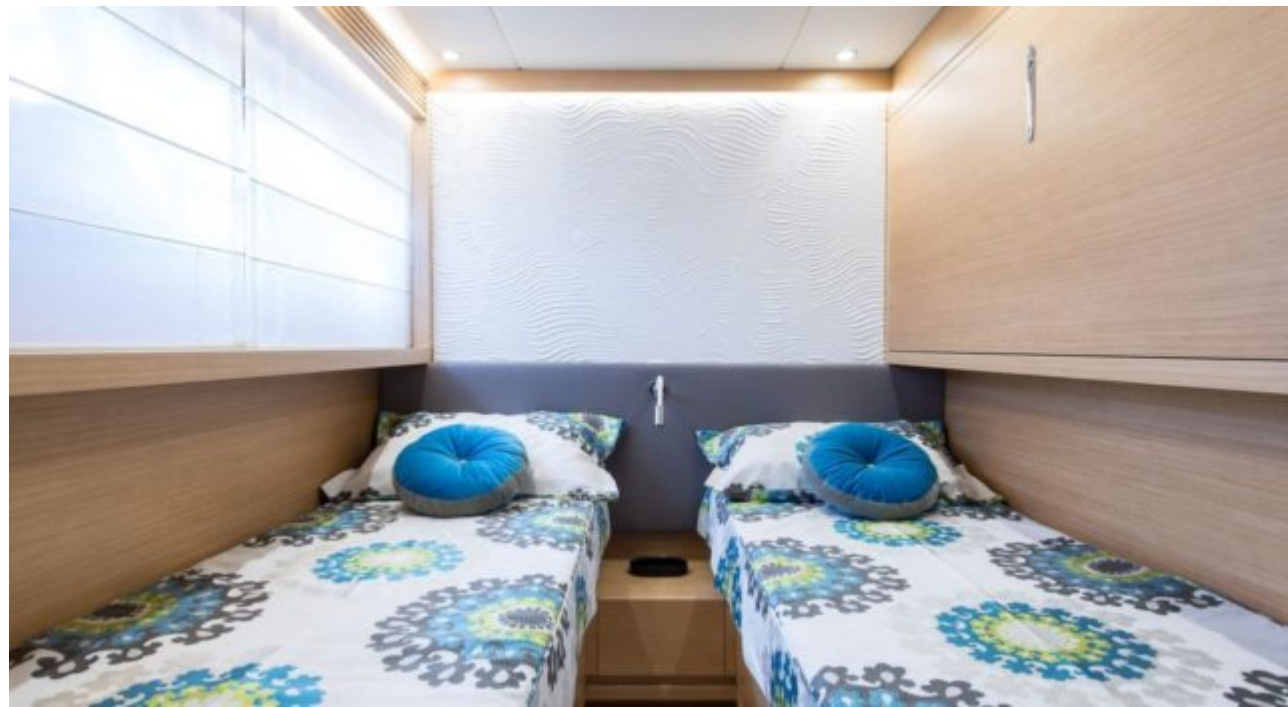

M/Y MIREDO

Length
25.70m
84.32 ft.

Guests
10

Cabins
4

Crew
3

M/Y MIREDO

- 
Air Conditioning
- 
Floating Swimming Pool
- 
Jacuzzi
- 
Kayaks x 2
- 
Snorkeling Gear
- 
Stabilisers at anchor
- 
Stabilisers underway
- 
Tender
- 
Towable water toys
- 
Wifi

EXTERIOR DESIGN

INTERIOR DESIGN

GALLERY LIFESTYLE

Specifications

 Low rate per day
6 000 €

 High rate per day
6 500 €

 Summer low rate per week
36 000 €

 Summer high rate per week
39 000 €