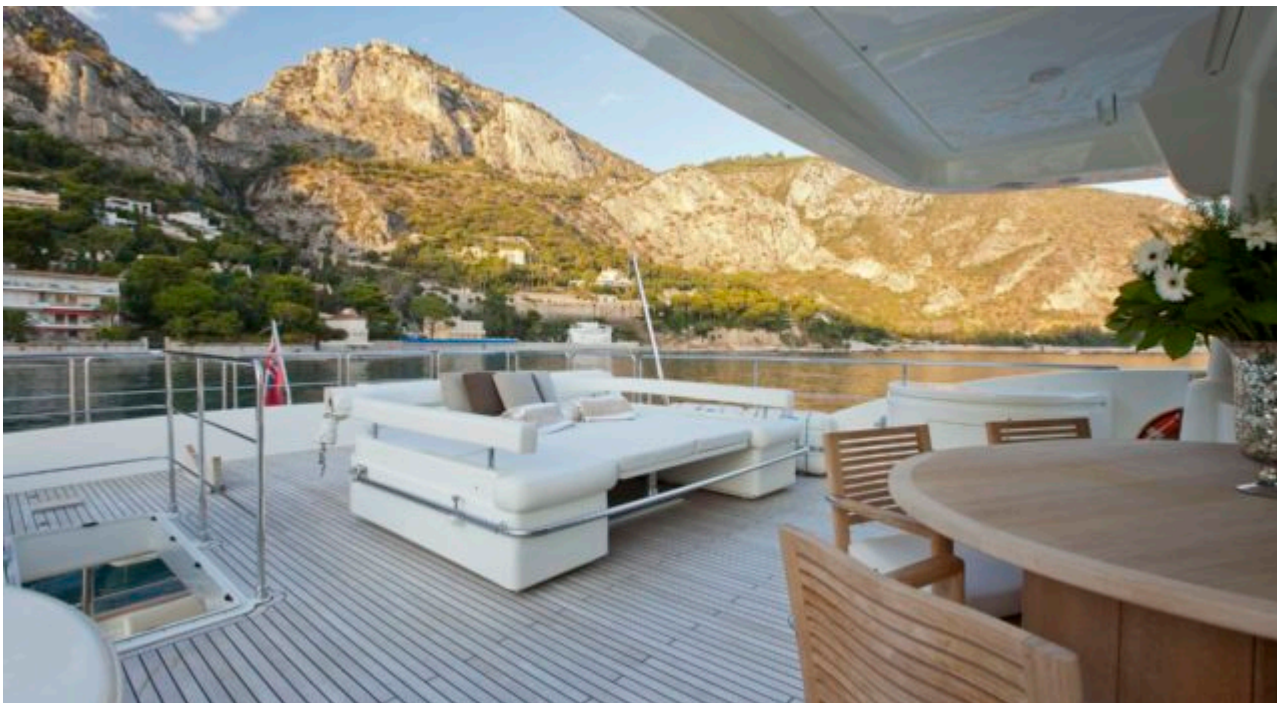

M/Y LA PAUSA

 Length
26.20m 85.96
ft.

 Guests
10

 Cabins
5

 Crew
4

M/Y LA PAUSA

-  Air Conditioning
-  Banana
-  Fishing Gear
-  Jetski
-  Monoski
-  Seabob
-  Snorkeling Gear
-  Stabilisers at anchor
-  Tender
-  Wakeboard
-  Waterskis
-  Wifi

EXTERIOR DESIGN

INTERIOR DESIGN

GALLERY LIFESTYLE

Specifications

Summer low rate per week

46 000 €

Summer high rate per week

54 000 €

Year refit

2020

Length

26.20 m

Guests Cruising

10

Cabins

5