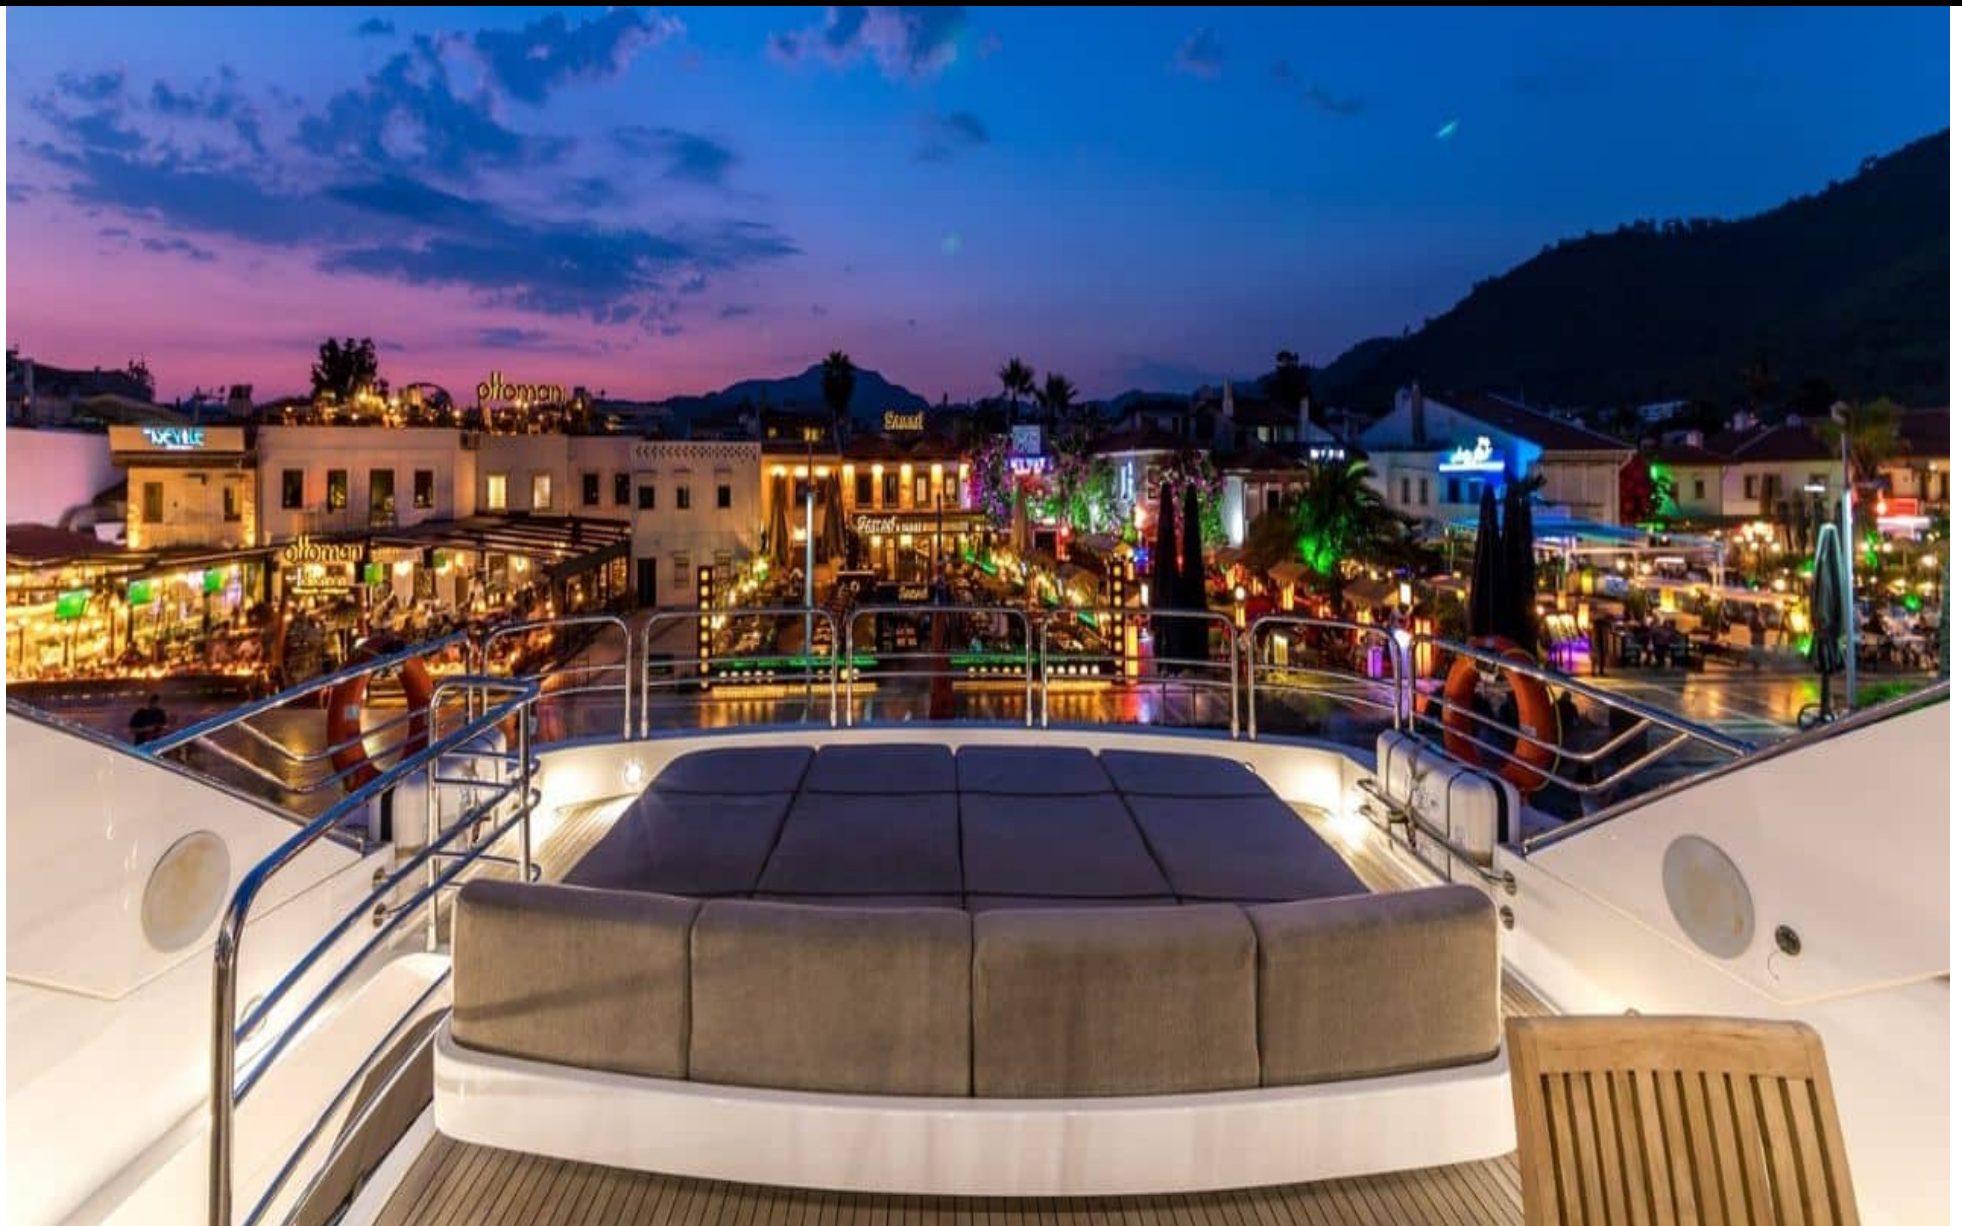

GALLERY LIFESTYLE