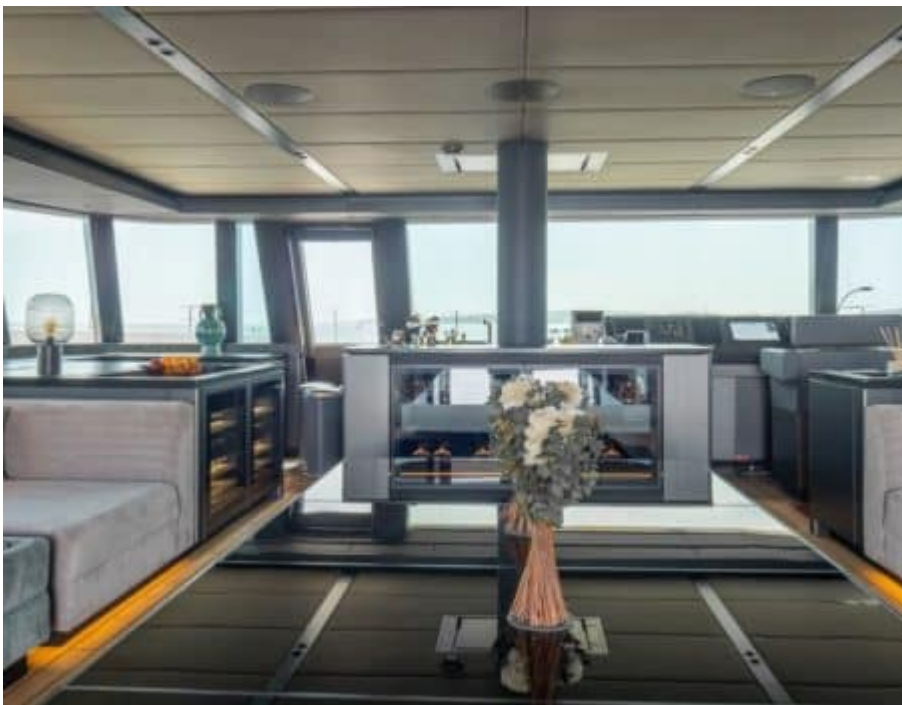

S/Y SHADES OF GREY

 Length
23.99m 78.71 ft.

 Guests
9

 Cabins
4

 Crew
4

S/Y SHADES OF GREY

-  Air Conditioning
-  Fridge
-  Kitchen
-  Shower
-  Snorkeling gears
-  Sound System
-  TV
-  Beach set-up
-  Donuts
-  E-Foil
-  Kayaks x 2
-  Paddle Boards x 2
-  Seabob x 2
-  Tender
-  Towable water toys
-  Wakeboard
-  Waterski
-  Water slide

EXTERIOR DESIGN

INTERIOR DESIGN

GALLERY LIFESTYLE

Specifications

Low rate per day

10 000 €

High rate per day

\$ 16 666