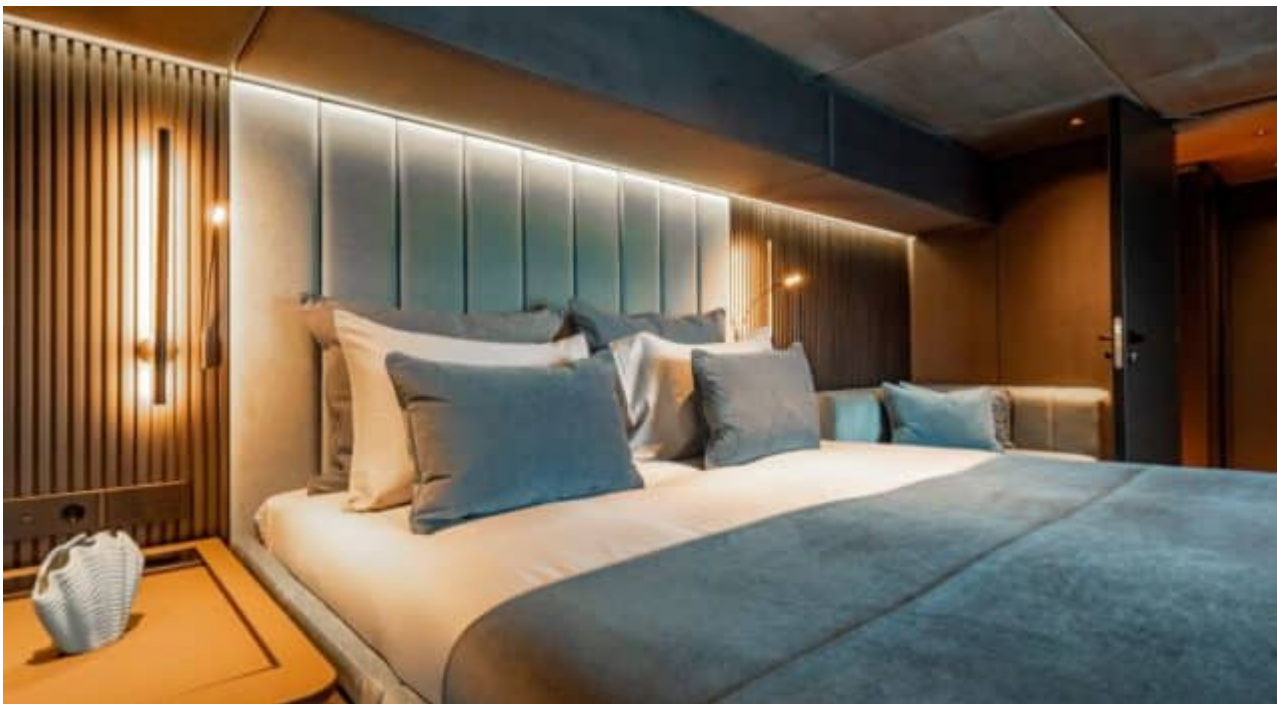

S/Y SHADES OF GREY

 Length
23.99m 78.71 ft.

 Guests
9

 Cabins
4

 Crew
4

S/Y SHADES OF GREY

-  Air Conditioning
-  Fridge
-  Kitchen
-  Shower
-  Snorkeling gears
-  Sound System
-  TV
-  Beach set-up
-  Donuts
-  E-Foil
-  Kayaks x 2
-  Paddle Boards x 2
-  Seabob x 2
-  Tender
-  Towable water toys
-  Wakeboard
-  Waterski
-  Water slide

EXTERIOR DESIGN

INTERIOR DESIGN

GALLERY LIFESTYLE

Specifications

Low rate per day

10 000 €

High rate per day

\$ 16 666