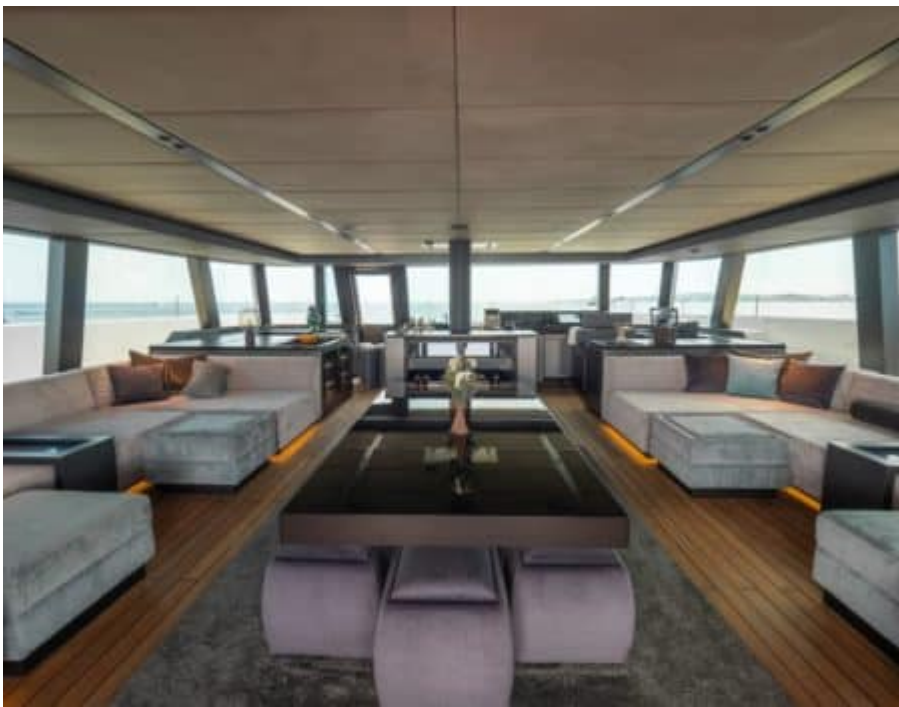

S/Y SHADES OF GREY

 Length
23.99m 78.71 ft.

 Guests
9

 Cabins
4

 Crew
4

S/Y SHADES OF GREY

-  Air Conditioning
-  Fridge
-  Kitchen
-  Shower
-  Snorkeling gears
-  Sound System
-  TV
-  Beach set-up
-  Donuts
-  E-Foil
-  Kayaks x 2
-  Paddle Boards x 2
-  Seabob x 2
-  Tender
-  Towable water toys
-  Wakeboard
-  Waterski
-  Water slide

EXTERIOR DESIGN

INTERIOR DESIGN

GALLERY LIFESTYLE

Specifications

Low rate per day

10 000 €

High rate per day

\$ 16 666