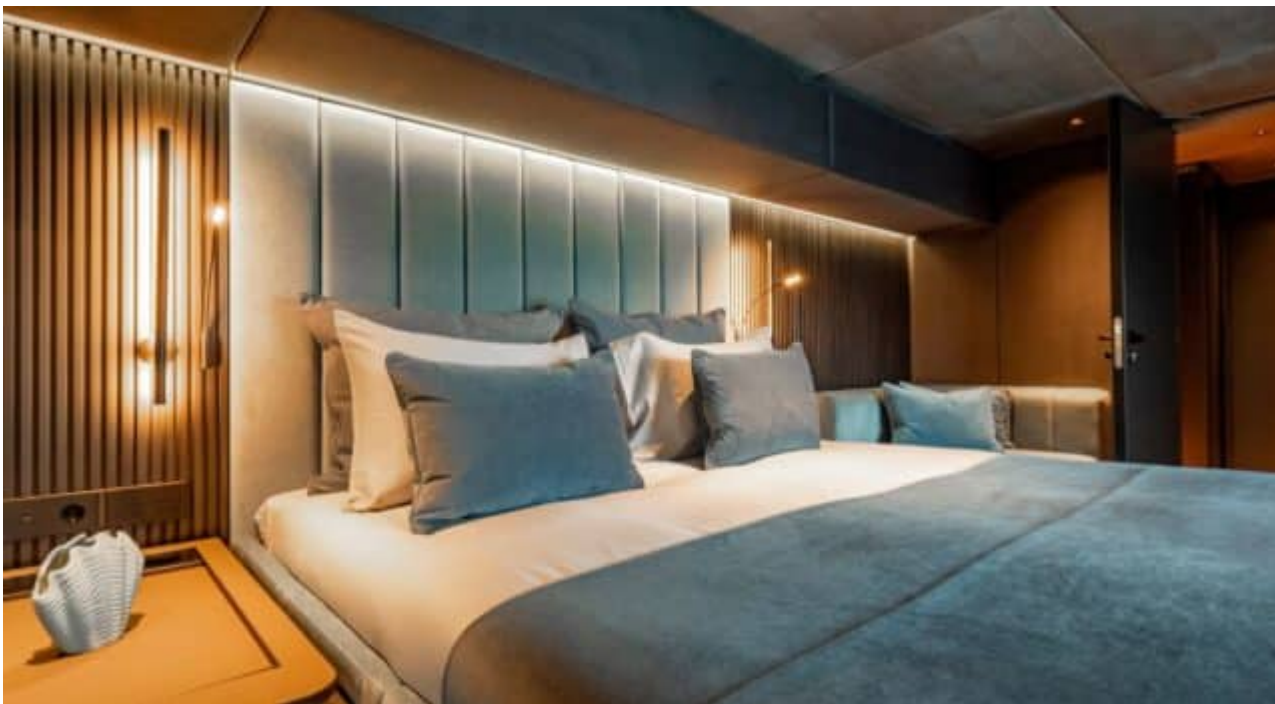

S/Y SHADES OF GREY

 Length
23.99m 78.71 ft.

 Guests
9

 Cabins
4

 Crew
4

S/Y SHADES OF GREY

-  Air Conditioning
-  Fridge
-  Kitchen
-  Shower
-  Snorkeling gears
-  Sound System
-  TV
-  Beach set-up
-  Donuts
-  E-Foil
-  Kayaks x 2
-  Paddle Boards x 2
-  Seabob x 2
-  Tender
-  Towable water toys
-  Wakeboard
-  Waterski
-  Water slide

EXTERIOR DESIGN

INTERIOR DESIGN

GALLERY LIFESTYLE

Specifications

Low rate per day

10 000 €

High rate per day

\$ 16 666