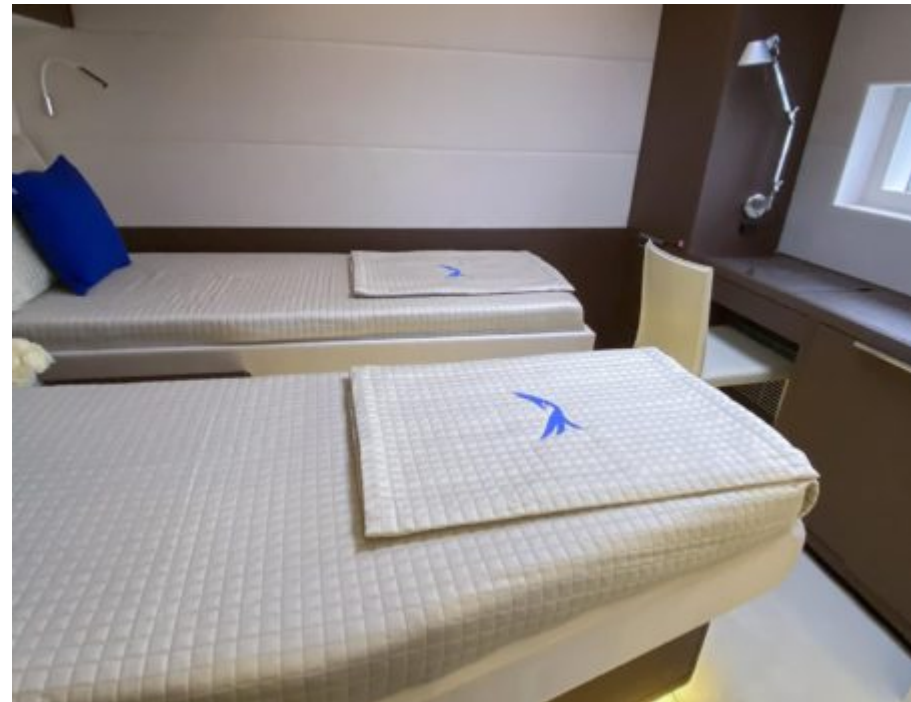

*S/Y MARIAH
PRINCESS III*

 Length
23.84m 78.22 ft.

 Guests
10

 Cabins
4

 Crew
4

S/Y MARIAH PRINCESS III

-  Air Conditioning
-  Fishing Gear
-  Jacuzzi
-  Paddle Boards x 2
-  Seabob
-  Snorkeling Gear
-  Tender
-  Wakeboard
-  Wifi

EXTERIOR DESIGN

INTERIOR DESIGN

GALLERY LIFESTYLE

Specifications

Low rate per day

13 333 €

High rate per day

13 333 €