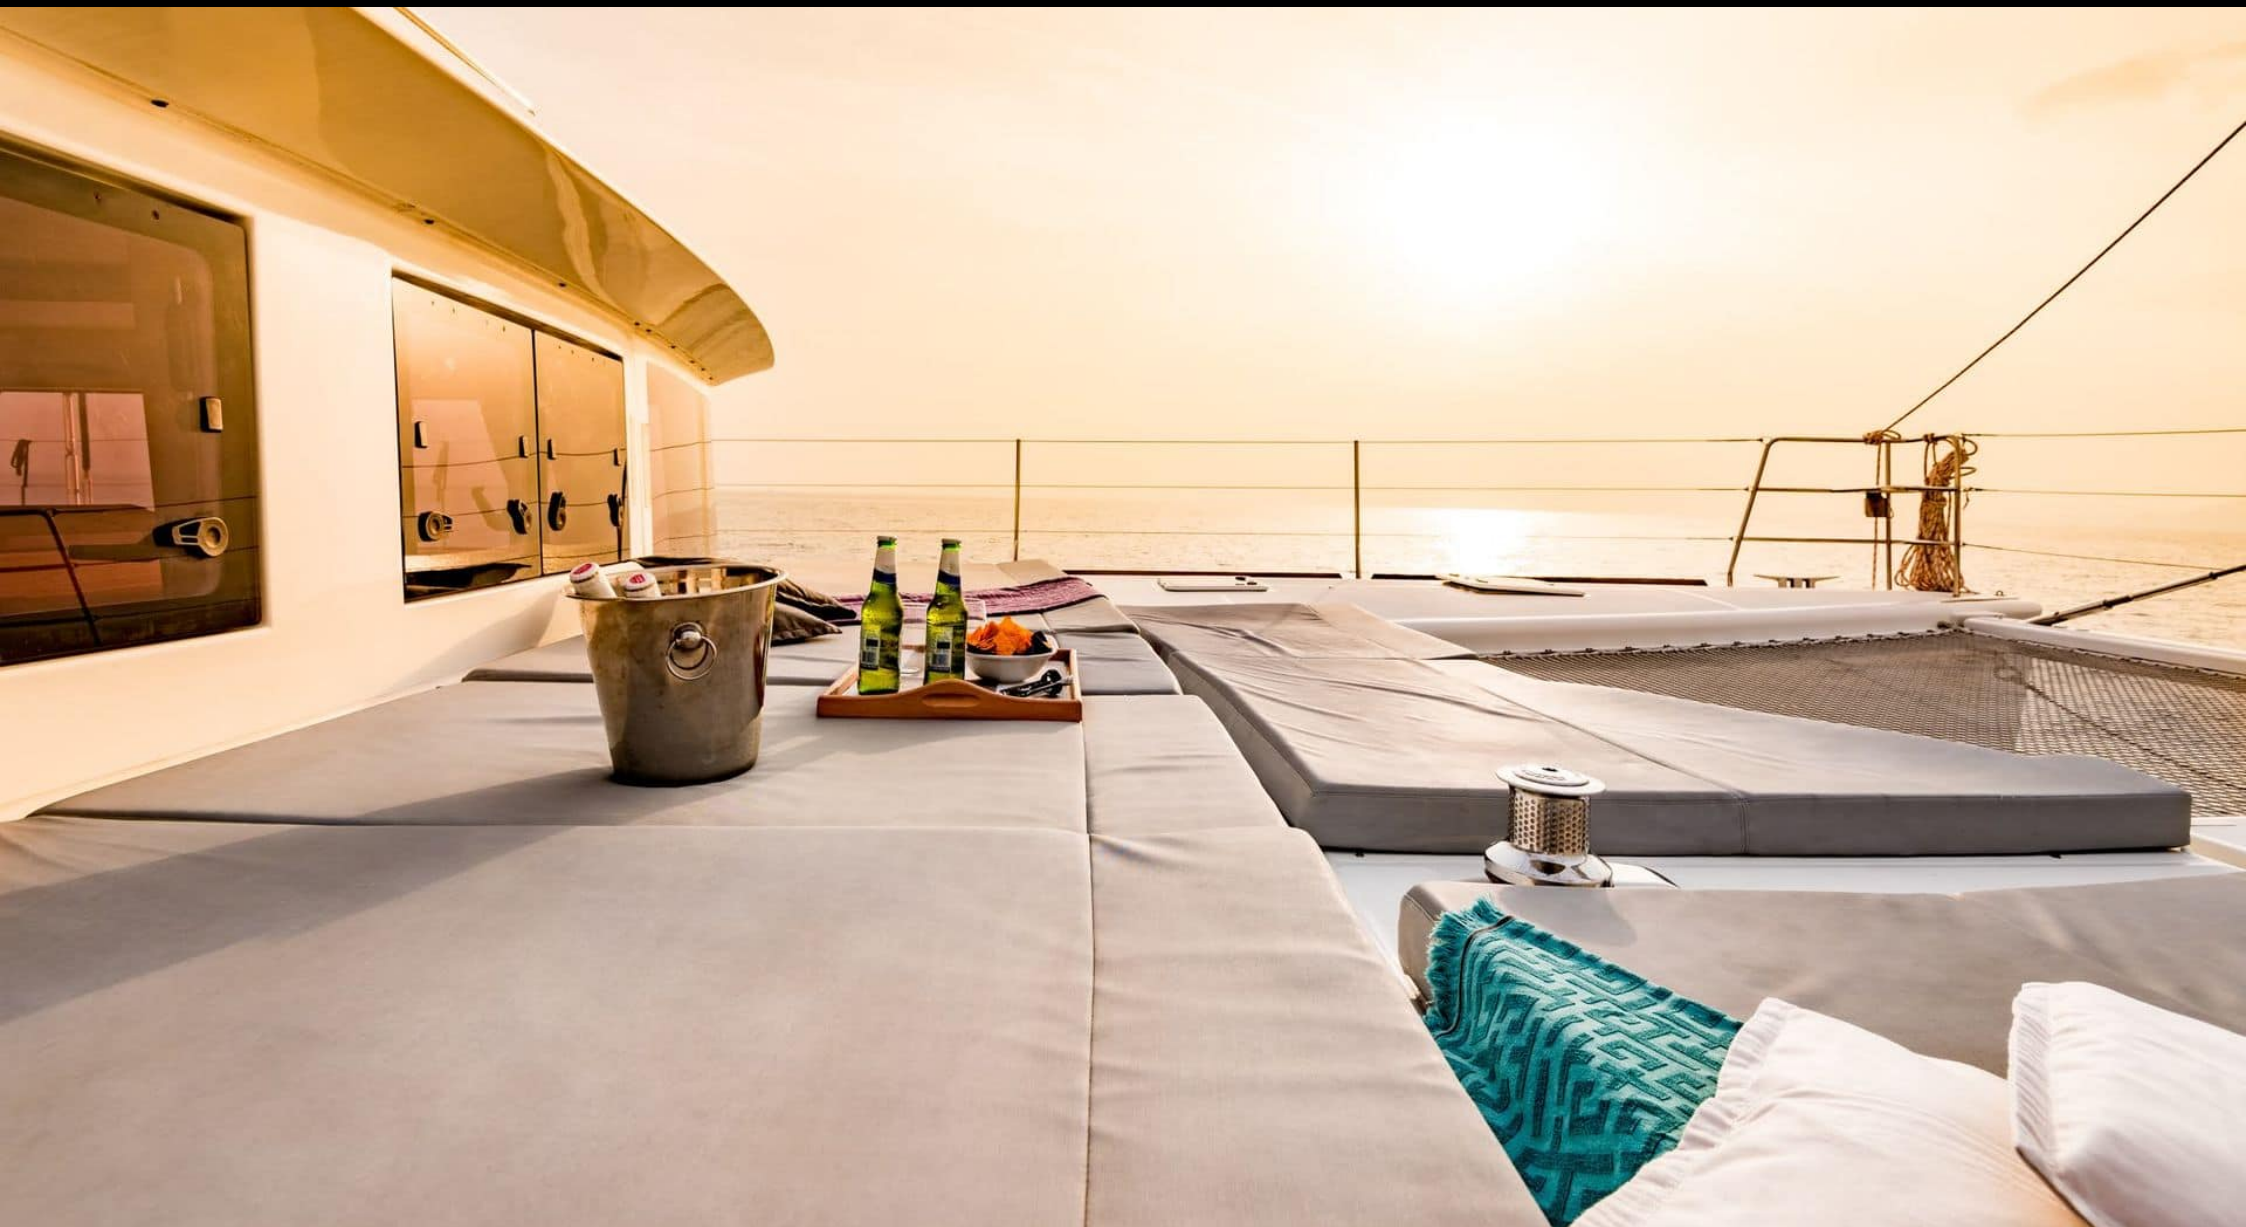

EXTERIOR DESIGN