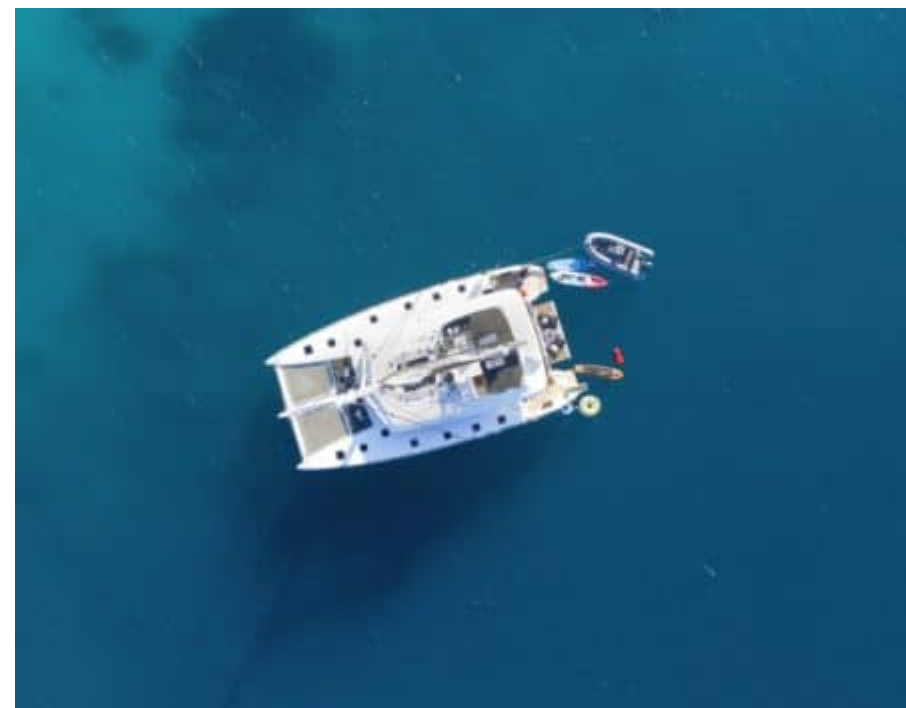

## S/Y PHANTOM

Length  
**18.9m** 62.01 ft.

Guests  
**10**

Cabins  
**5**

Crew  
**3**

# S/Y PHANTOM

-  Air Conditioning
-  Fishing Gear
-  Kayaking
-  Paddle Boards x 2
-  Seabob x 2
-  Snorkeling Gear
-  Tender
-  Towable water toys
-  Wakeboard
-  Waterskis
-  Wifi

# EXTERIOR DESIGN

2019

Length

18.9 m

Guests Cruising

10

Cabins

5

Winter Cruising Area(s)