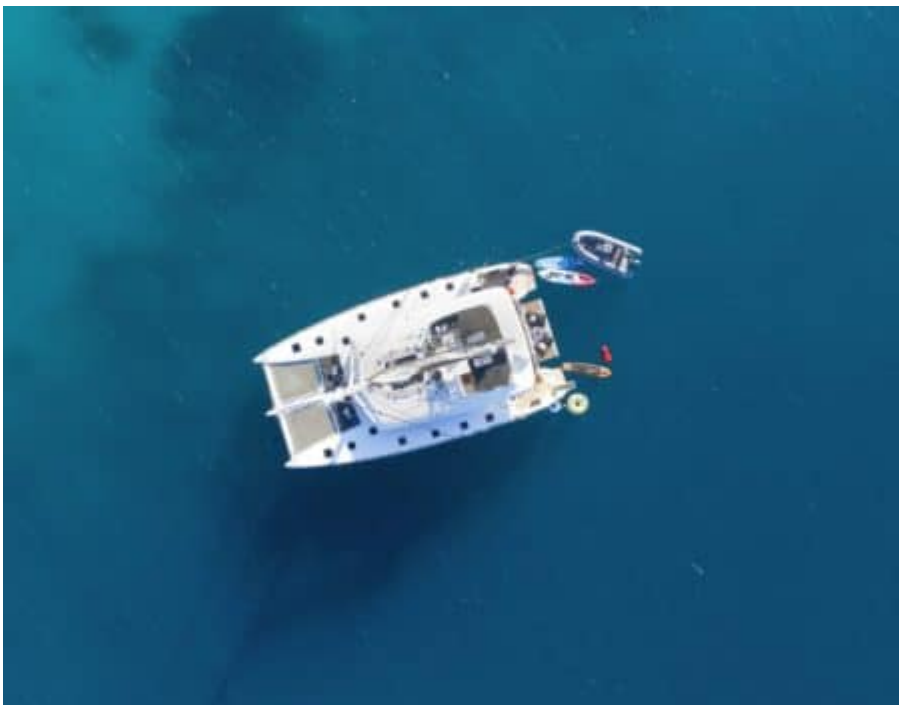

## S/Y PHANTOM

Length  
**18.9m** 62.01 ft.

Guests  
**10**

Cabins  
**5**

Crew  
**3**

# S/Y PHANTOM

-  Air Conditioning
-  Fishing Gear
-  Kayaking
-  Paddle Boards x 2
-  Seabob x 2
-  Snorkeling Gear
-  Tender
-  Towable water toys
-  Wakeboard
-  Waterskis
-  Wifi

# EXTERIOR DESIGN